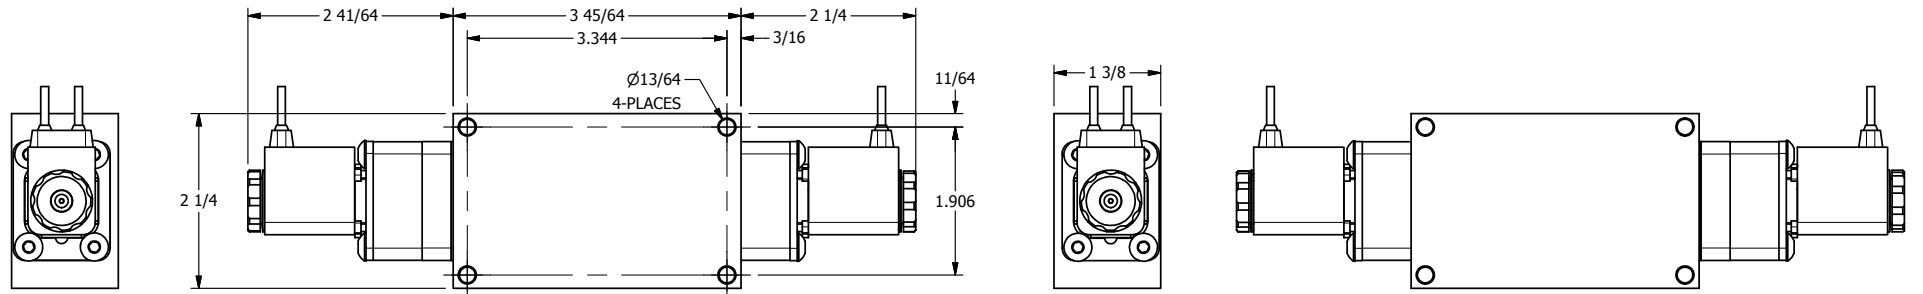

4 | 3 | 2 | 1

4 | 3 | 2 | 1

AAA
PRODUCTS
INTERNATIONAL

**AAA PRODUCTS
INTERNATIONAL**
7114 Harry Hines Blvd
Dallas, TX 75235

TITLE: 3/8" SIDE PORT, DBL SOL, 3 POS,
SPR CTR, SOL SHFT, REGEN CTR SPL,
BRASS & STAINLESS

DRAWING NO.:
DIM_ZESY3DM

THE INFORMATION CONTAINED WITHIN THIS DOCUMENT IS PROPRIETARY TO AAA PRODUCTS AND MAY NOT BE DISCLOSED WITHOUT PRIOR WRITTEN CONSENT