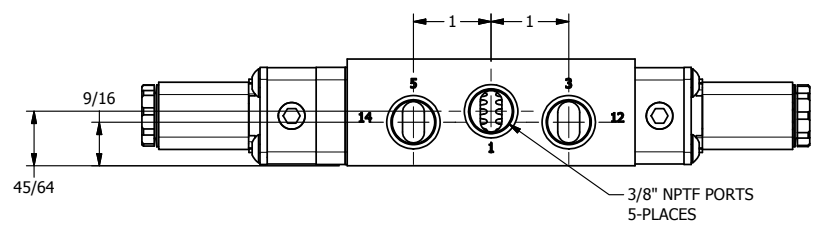

4 | 3 | 2 | 1

4 | 3 | 2 | 1

AAA
PRODUCTS
INTERNATIONAL

**AAA PRODUCTS
INTERNATIONAL**
7114 Harry Hines Blvd
Dallas, TX 75235

TITLE: 3/8" SIDE PORT, DBL SOL, 3 POS,
SPR CTR, SOL SHFT, REGEN CTR SPL,
BRASS & STAINLESS

DRAWING NO.:
DIM_ZESY3DM

THE INFORMATION CONTAINED WITHIN THIS DOCUMENT IS PROPRIETARY TO AAA PRODUCTS AND MAY NOT BE DISCLOSED WITHOUT PRIOR WRITTEN CONSENT