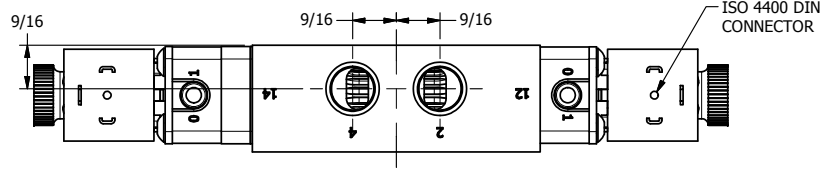

4

3

2

1

AAA
PRODUCTS
INTERNATIONAL

**AAA PRODUCTS
INTERNATIONAL**
7114 Harry Hines Blvd
Dallas, TX 75235

TITLE: 3/8" SIDE PORT, DBL SOL, 3 POS,
SPR CTR, REGEN CTR SPL, BRASS & SS,
HIGH TEMP, DUST EXCLDR

DRAWING NO.:
DIM_ZESY3DHL