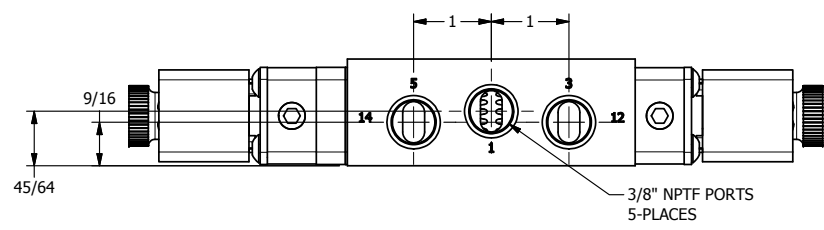

4

3

2

1

AAA
PRODUCTS
INTERNATIONAL

**AAA PRODUCTS
INTERNATIONAL**
7114 Harry Hines Blvd
Dallas, TX 75235

TITLE: 3/8" SIDE PORT, DBL SOL, 3 POS,
SPR CTR, REGEN CTR SPL, BRASS & SS,
HIGH TEMP, DUST EXCLDR

DRAWING NO.:
DIM_ZESY3DHL