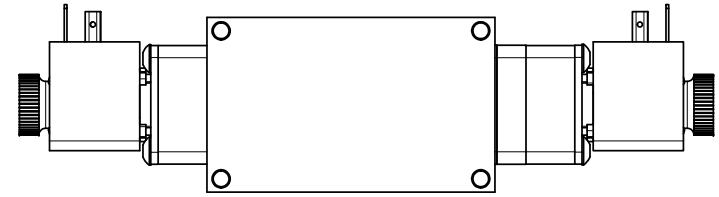

4

3

2

1

AAA
PRODUCTS
INTERNATIONAL

**AAA PRODUCTS
INTERNATIONAL**
7114 Harry Hines Blvd
Dallas, TX 75235

TITLE: 3/8" SIDE PORT, DBL SOL, 3 POS,
SPR CTR, REGEN CTR SPL, BRASS & SS,
HIGH TEMP, DUST EXCLDR

DRAWING NO.:
DIM_ZESY3DHL