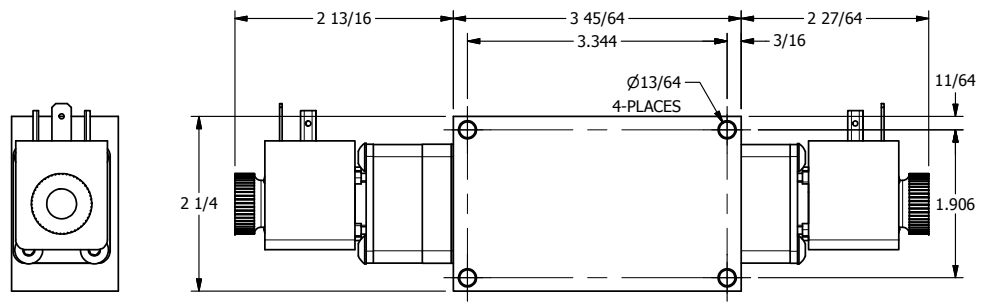

4

3

2

1

AAA
PRODUCTS
INTERNATIONAL

**AAA PRODUCTS
INTERNATIONAL**
7114 Harry Hines Blvd
Dallas, TX 75235

TITLE: 3/8" SIDE PORT, DBL SOL, 3 POS,
SPR CTR, REGEN CTR SPL, BRASS & SS,
HIGH TEMP, DUST EXCLDR

DRAWING NO.:
DIM_ZESY3DHL