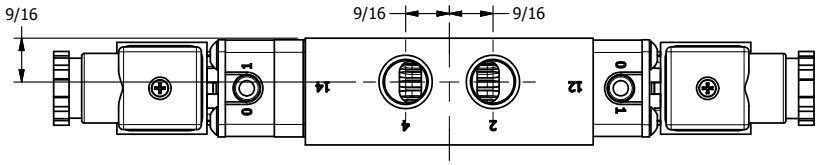

4 3 2 1

3/8" CORD GRIP DIN CAP INCLUDED  
FORM A, ACC. TO EN 175301-803,  
ISO 4400

**AAA**  
PRODUCTS  
INTERNATIONAL

**AAA PRODUCTS  
INTERNATIONAL**  
7114 Harry Hines Blvd  
Dallas, TX 75235

TITLE: 3/8" SIDE PORT, DBL SOL, 3 POS,  
SPR CTR, SOL SHFT, REGEN CTR SPL,  
BR & SS, INTR SAFE, 24VDC, EXCLDR

DRAWING NO.:  
DIM\_ZESY3DAL

4 3 2 1

THE INFORMATION CONTAINED WITHIN THIS DOCUMENT IS PROPRIETARY TO AAA PRODUCTS AND MAY NOT BE DISCLOSED WITHOUT PRIOR WRITTEN CONSENT