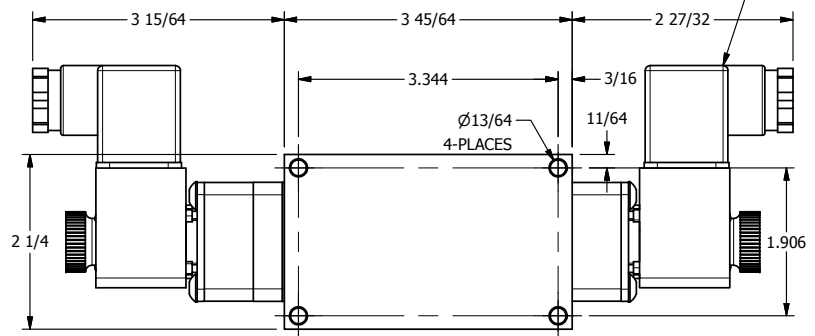

4 3 2 1

3/8" CORD GRIP DIN CAP INCLUDED  
FORM A, ACC. TO EN 175301-803,  
ISO 4400

**AAA**  
PRODUCTS  
INTERNATIONAL

**AAA PRODUCTS  
INTERNATIONAL**  
7114 Harry Hines Blvd  
Dallas, TX 75235

TITLE: 3/8" SIDE PORT, DBL SOL, 3 POS,  
SPR CTR, SOL SHFT, REGEN CTR SPL,  
BR & SS, INTR SAFE, 24VDC, EXCLDR

DRAWING NO.:  
DIM\_ZESY3DAL

4 3 2 1

THE INFORMATION CONTAINED WITHIN THIS DOCUMENT IS PROPRIETARY TO AAA PRODUCTS AND MAY NOT BE DISCLOSED WITHOUT PRIOR WRITTEN CONSENT