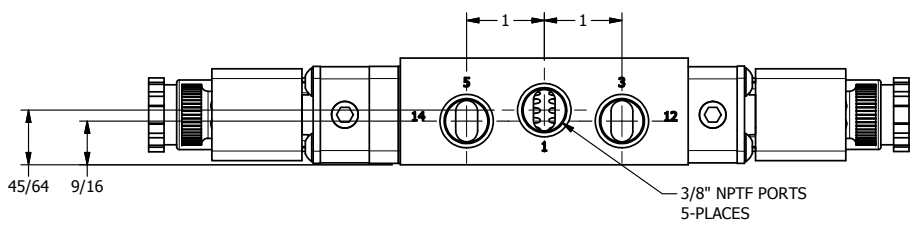

4 3 2 1

3/8" CORD GRIP DIN CAP INCLUDED  
FORM A, ACC. TO EN 175301-803,  
ISO 4400

**AAA**  
PRODUCTS  
INTERNATIONAL

**AAA PRODUCTS  
INTERNATIONAL**  
7114 Harry Hines Blvd  
Dallas, TX 75235

TITLE: 3/8" SIDE PORT, DBL SOL, 3 POS,  
SPR CTR, SOL SHFT, REGEN CTR SPL,  
BR & SS, INTR SAFE, 24VDC, EXCLDR

DRAWING NO.:  
DIM\_ZESY3DAL

4 3 2 1

THE INFORMATION CONTAINED WITHIN THIS DOCUMENT IS PROPRIETARY TO AAA PRODUCTS AND MAY NOT BE DISCLOSED WITHOUT PRIOR WRITTEN CONSENT