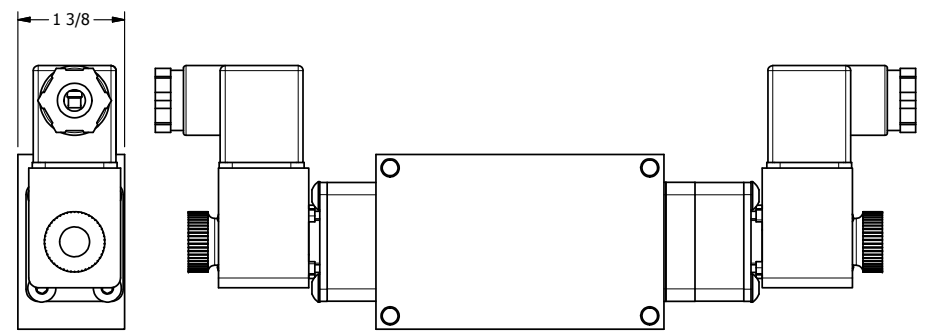

4 3 2 1

3/8" CORD GRIP DIN CAP INCLUDED  
FORM A, ACC. TO EN 175301-803,  
ISO 4400

**AAA**  
PRODUCTS  
INTERNATIONAL

**AAA PRODUCTS  
INTERNATIONAL**  
7114 Harry Hines Blvd  
Dallas, TX 75235

TITLE: 3/8" SIDE PORT, DBL SOL, 3 POS,  
SPR CTR, SOL SHFT, REGEN CTR SPL,  
BR & SS, INTR SAFE, 24VDC, EXCLDR

DRAWING NO.:  
DIM\_ZESY3DAL

4 3 2 1

THE INFORMATION CONTAINED WITHIN THIS DOCUMENT IS PROPRIETARY TO AAA PRODUCTS AND MAY NOT BE DISCLOSED WITHOUT PRIOR WRITTEN CONSENT