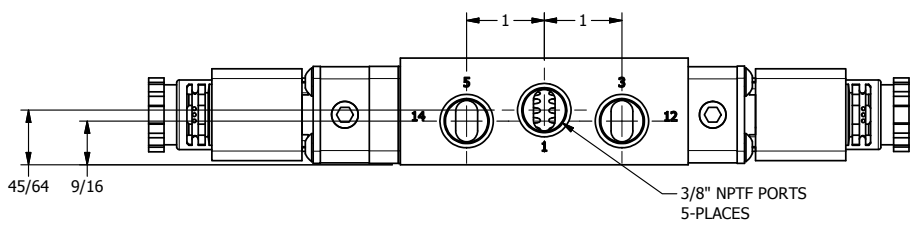

4 3 2 1

3/8" CORD GRIP DIN CAP INCLUDED
FORM A, ACC. TO EN 175301-803,
ISO 4400

4 3 2 1

AAA
PRODUCTS
INTERNATIONAL

**AAA PRODUCTS
INTERNATIONAL**
7114 Harry Hines Blvd
Dallas, TX 75235

TITLE: 3/8" SIDE PORT, DBL SOL, 3 POS,
SPR CTR, REGEN CTR SPL, BRASS & SS,
INTR SAFE, 24VDC, SIDE VENT

DRAWING NO.:
DIM_ZESY3DAC

THE INFORMATION CONTAINED WITHIN THIS DOCUMENT IS PROPRIETARY TO AAA PRODUCTS AND MAY NOT BE DISCLOSED WITHOUT PRIOR WRITTEN CONSENT