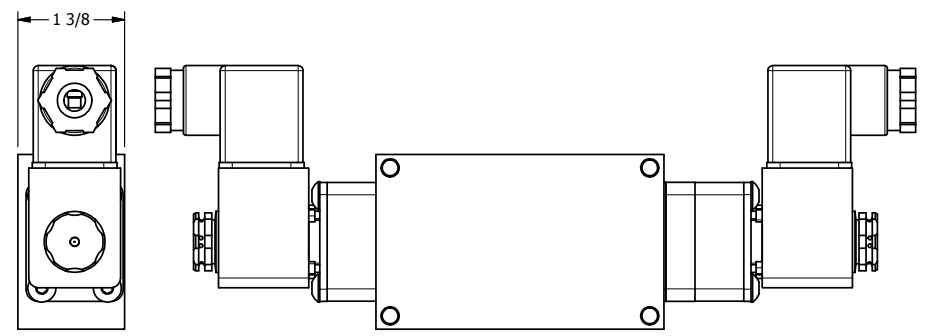

4 3 2 1

3/8" CORD GRIP DIN CAP INCLUDED
FORM A, ACC. TO EN 175301-803,
ISO 4400

4 3 2 1

AAA
PRODUCTS
INTERNATIONAL

**AAA PRODUCTS
INTERNATIONAL**
7114 Harry Hines Blvd
Dallas, TX 75235

TITLE: 3/8" SIDE PORT, DBL SOL, 3 POS,
SPR CTR, REGEN CTR SPL, BRASS & SS,
INTR SAFE, 24VDC, SIDE VENT

DRAWING NO.:
DIM_ZESY3DAC

THE INFORMATION CONTAINED WITHIN THIS DOCUMENT IS PROPRIETARY TO AAA PRODUCTS AND MAY NOT BE DISCLOSED WITHOUT PRIOR WRITTEN CONSENT