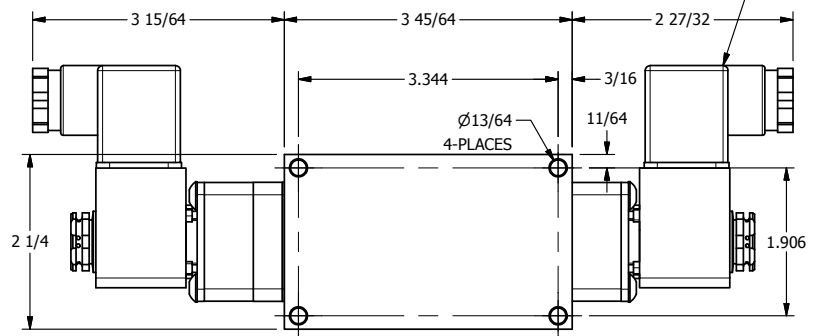

4 3 2 1

3/8" CORD GRIP DIN CAP INCLUDED
FORM A, ACC. TO EN 175301-803,
ISO 4400

4 3 2 1

AAA
PRODUCTS
INTERNATIONAL

**AAA PRODUCTS
INTERNATIONAL**
7114 Harry Hines Blvd
Dallas, TX 75235

TITLE: 3/8" SIDE PORT, DBL SOL, 3 POS,
SPR CTR, REGEN CTR SPL, BRASS & SS,
INTR SAFE, 24VDC, SIDE VENT

DRAWING NO.:
DIM_ZESY3DAC

THE INFORMATION CONTAINED WITHIN THIS DOCUMENT IS PROPRIETARY TO AAA PRODUCTS AND MAY NOT BE DISCLOSED WITHOUT PRIOR WRITTEN CONSENT