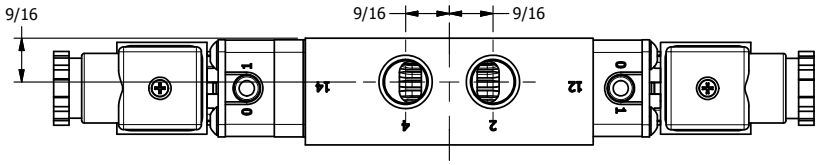

4 3 2 1

3/8" CORD GRIP DIN CAP INCLUDED
FORM A, ACC. TO EN 175301-803,
ISO 4400

4 3 2 1

AAA
PRODUCTS
INTERNATIONAL

**AAA PRODUCTS
INTERNATIONAL**
7114 Harry Hines Blvd
Dallas, TX 75235

TITLE: 3/8" SIDE PORT, DBL SOL, 3 POS,
SPR CTR, REGEN CTR SPL, BRASS & SS,
INTR SAFE, 24VDC, SIDE VENT