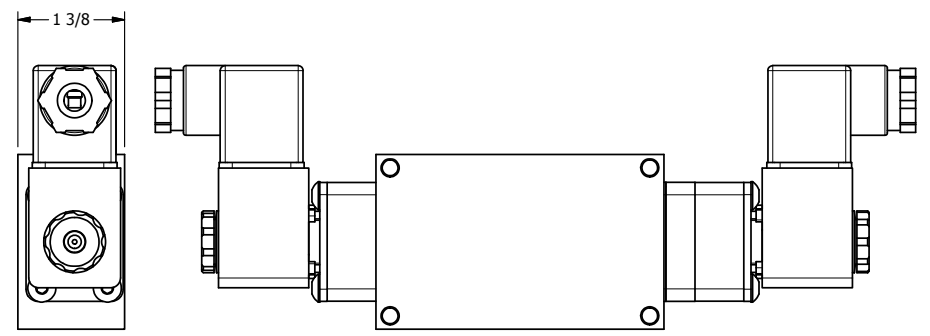

4 3 2 1

3/8" CORD GRIP DIN CAP INCLUDED  
FORM A, ACC. TO EN 175301-803,  
ISO 4400

**AAA**  
PRODUCTS  
INTERNATIONAL

**AAA PRODUCTS  
INTERNATIONAL**  
7114 Harry Hines Blvd  
Dallas, TX 75235

TITLE: 3/8" SIDE PORT, DBL SOL, 3 POS,  
SPR CTR, SOL SHFT, REGEN CTR SPL,  
BRASS & SS, INTR SAFE, 24VDC

DRAWING NO.:  
DIM\_ZESY3DA

4 3 2 1

THE INFORMATION CONTAINED WITHIN THIS DOCUMENT IS PROPRIETARY TO AAA PRODUCTS AND MAY NOT BE DISCLOSED WITHOUT PRIOR WRITTEN CONSENT