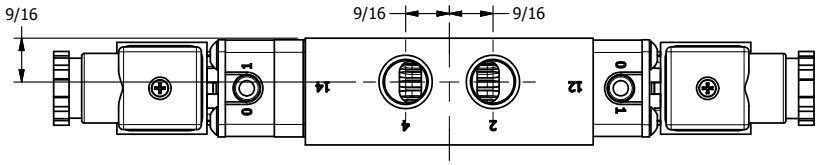

4 3 2 1

3/8" CORD GRIP DIN CAP INCLUDED  
FORM A, ACC. TO EN 175301-803,  
ISO 4400

**AAA**  
PRODUCTS  
INTERNATIONAL

**AAA PRODUCTS  
INTERNATIONAL**  
7114 Harry Hines Blvd  
Dallas, TX 75235

TITLE: 3/8" SIDE PORT, DBL SOL, 3 POS,  
SPR CTR, SOL SHFT, REGEN CTR SPL,  
BRASS & SS, INTR SAFE, 24VDC