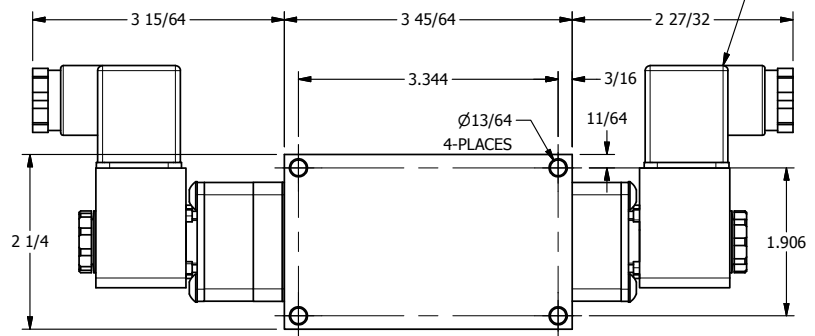

4 3 2 1

3/8" CORD GRIP DIN CAP INCLUDED  
FORM A, ACC. TO EN 175301-803,  
ISO 4400

**AAA**  
PRODUCTS  
INTERNATIONAL

**AAA PRODUCTS  
INTERNATIONAL**  
7114 Harry Hines Blvd  
Dallas, TX 75235

TITLE: 3/8" SIDE PORT, DBL SOL, 3 POS,  
SPR CTR, SOL SHFT, REGEN CTR SPL,  
BRASS & SS, INTR SAFE, 24VDC

DRAWING NO.:  
DIM\_ZESY3DA

4 3 2 1

THE INFORMATION CONTAINED WITHIN THIS DOCUMENT IS PROPRIETARY TO AAA PRODUCTS AND MAY NOT BE DISCLOSED WITHOUT PRIOR WRITTEN CONSENT