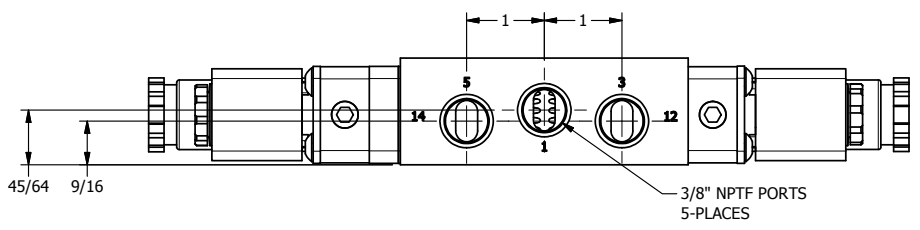

4 3 2 1

3/8" CORD GRIP DIN CAP INCLUDED  
FORM A, ACC. TO EN 175301-803,  
ISO 4400

**AAA**  
PRODUCTS  
INTERNATIONAL

**AAA PRODUCTS  
INTERNATIONAL**  
7114 Harry Hines Blvd  
Dallas, TX 75235

TITLE: 3/8" SIDE PORT, DBL SOL, 3 POS,  
SPR CTR, SOL SHFT, REGEN CTR SPL,  
BRASS & SS, INTR SAFE, 24VDC

DRAWING NO.:  
DIM\_ZESY3DA

4 3 2 1

THE INFORMATION CONTAINED WITHIN THIS DOCUMENT IS PROPRIETARY TO AAA PRODUCTS AND MAY NOT BE DISCLOSED WITHOUT PRIOR WRITTEN CONSENT