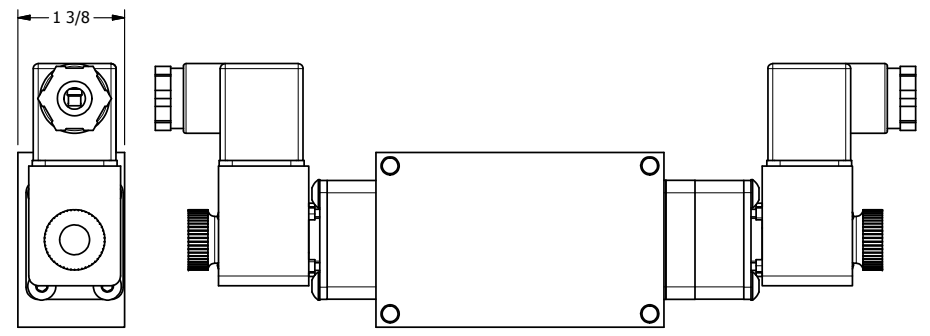

4 3 2 1

3/8" CORD GRIP DIN CAP INCLUDED
FORM A, ACC. TO EN 175301-803,
ISO 4400

4 3 2 1

AAA
PRODUCTS
INTERNATIONAL

**AAA PRODUCTS
INTERNATIONAL**
7114 Harry Hines Blvd
Dallas, TX 75235

TITLE: 3/8" SIDE PORT, DBL SOL, 3 POS,
SPR CTR, SOL SHFT, CLSD CTR SPL,
BR & SS, INTR SAFE, 24VDC, EXCLDR

DRAWING NO.:
DIM_ZESY3AL

THE INFORMATION CONTAINED WITHIN THIS DOCUMENT IS PROPRIETARY TO AAA PRODUCTS AND MAY NOT BE DISCLOSED WITHOUT PRIOR WRITTEN CONSENT