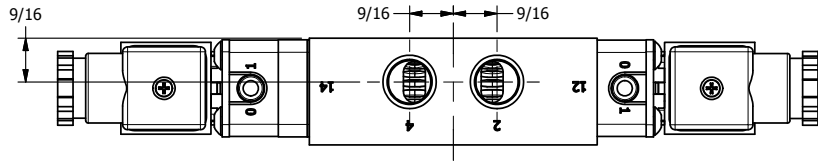

4 3 2 1

3/8" CORD GRIP DIN CAP INCLUDED
FORM A, ACC. TO EN 175301-803,
ISO 4400

4 3 2 1

AAA
PRODUCTS
INTERNATIONAL

**AAA PRODUCTS
INTERNATIONAL**
7114 Harry Hines Blvd
Dallas, TX 75235

TITLE: 3/8" SIDE PORT, DBL SOL, 3 POS,
SPR CTR, SOL SHFT, CLSD CTR SPL,
BR & SS, INTR SAFE, 24VDC, EXCLDR

DRAWING NO.:
DIM_ZESY3AL

THE INFORMATION CONTAINED WITHIN THIS DOCUMENT IS PROPRIETARY TO AAA PRODUCTS AND MAY NOT BE DISCLOSED WITHOUT PRIOR WRITTEN CONSENT