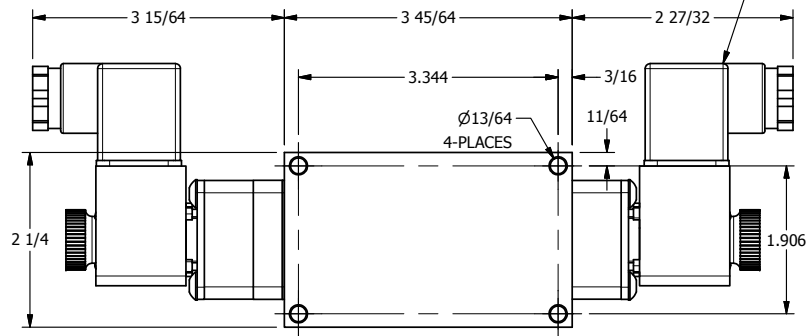

4 3 2 1

3/8" CORD GRIP DIN CAP INCLUDED
FORM A, ACC. TO EN 175301-803,
ISO 4400

4 3 2 1

AAA
PRODUCTS
INTERNATIONAL

**AAA PRODUCTS
INTERNATIONAL**
7114 Harry Hines Blvd
Dallas, TX 75235

TITLE: 3/8" SIDE PORT, DBL SOL, 3 POS,
SPR CTR, SOL SHFT, CLSD CTR SPL,
BR & SS, INTR SAFE, 24VDC, EXCLDR

DRAWING NO.:
DIM_ZESY3AL

THE INFORMATION CONTAINED WITHIN THIS DOCUMENT IS PROPRIETARY TO AAA PRODUCTS AND MAY NOT BE DISCLOSED WITHOUT PRIOR WRITTEN CONSENT