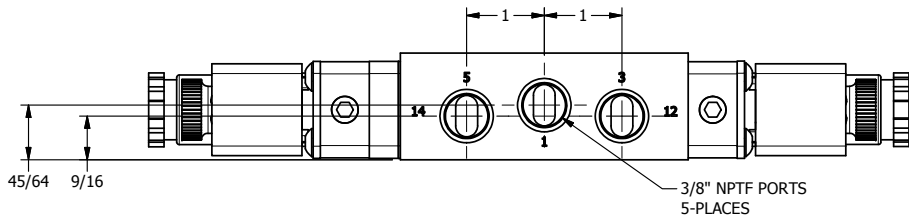

4 3 2 1

3/8" CORD GRIP DIN CAP INCLUDED
FORM A, ACC. TO EN 175301-803,
ISO 4400

4 3 2 1

AAA
PRODUCTS
INTERNATIONAL

**AAA PRODUCTS
INTERNATIONAL**
7114 Harry Hines Blvd
Dallas, TX 75235

TITLE: 3/8" SIDE PORT, DBL SOL, 3 POS,
SPR CTR, SOL SHFT, CLSD CTR SPL,
BR & SS, INTR SAFE, 24VDC, EXCLDR

DRAWING NO.:
DIM_ZESY3AL

THE INFORMATION CONTAINED WITHIN THIS DOCUMENT IS PROPRIETARY TO AAA PRODUCTS AND MAY NOT BE DISCLOSED WITHOUT PRIOR WRITTEN CONSENT