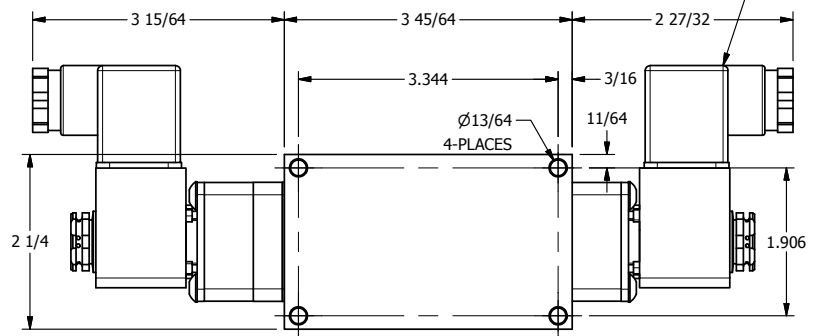

4 | 3 | 2 | 1

3/8" CORD GRIP DIN CAP INCLUDED
FORM A, ACC. TO EN 175301-803,
ISO 4400

3/8" NPTF PORTS
5-PLACES

AAA
PRODUCTS
INTERNATIONAL

**AAA PRODUCTS
INTERNATIONAL**
7114 Harry Hines Blvd
Dallas, TX 75235

TITLE: 3/8" SIDE PORT, DBL SOL, 3 POS,
SPR CTR, CLSD CTR SPL, BRASS & SS,
INTR SAFE, 24VDC, SIDE VENT

DRAWING NO.:
DIM_ZESY3AC

4 | 3 | 2 | 1

THE INFORMATION CONTAINED WITHIN THIS DOCUMENT IS PROPRIETARY TO AAA PRODUCTS AND MAY NOT BE DISCLOSED WITHOUT PRIOR WRITTEN CONSENT