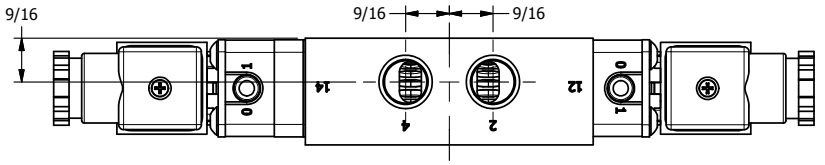

4 | 3 | 2 | 1

3/8" CORD GRIP DIN CAP INCLUDED
FORM A, ACC. TO EN 175301-803,
ISO 4400

3/8" NPTF PORTS
5-PLACES

AAA
PRODUCTS
INTERNATIONAL

**AAA PRODUCTS
INTERNATIONAL**
7114 Harry Hines Blvd
Dallas, TX 75235

TITLE: 3/8" SIDE PORT, DBL SOL, 3 POS,
SPR CTR, CLSD CTR SPL, BRASS & SS,
INTR SAFE, 24VDC, SIDE VENT

DRAWING NO.:
DIM_ZESY3AC

4 | 3 | 2 | 1

THE INFORMATION CONTAINED WITHIN THIS DOCUMENT IS PROPRIETARY TO AAA PRODUCTS AND MAY NOT BE DISCLOSED WITHOUT PRIOR WRITTEN CONSENT