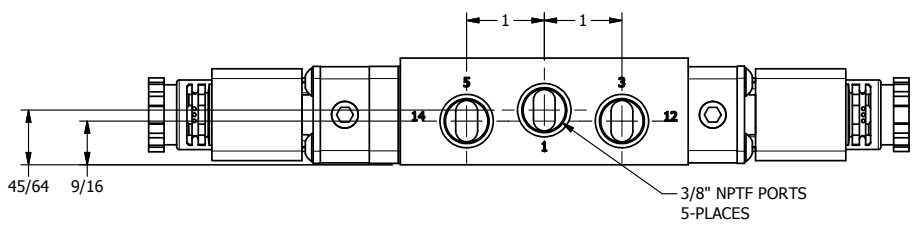

4 | 3 | 2 | 1

3/8" CORD GRIP DIN CAP INCLUDED
FORM A, ACC. TO EN 175301-803,
ISO 4400

3/8" NPTF PORTS
5-PLACES

AAA
PRODUCTS
INTERNATIONAL

**AAA PRODUCTS
INTERNATIONAL**
7114 Harry Hines Blvd
Dallas, TX 75235

TITLE: 3/8" SIDE PORT, DBL SOL, 3 POS,
SPR CTR, CLSD CTR SPL, BRASS & SS,
INTR SAFE, 24VDC, SIDE VENT

DRAWING NO.:
DIM_ZESY3AC

4 | 3 | 2 | 1

THE INFORMATION CONTAINED WITHIN THIS DOCUMENT IS PROPRIETARY TO AAA PRODUCTS AND MAY NOT BE DISCLOSED WITHOUT PRIOR WRITTEN CONSENT