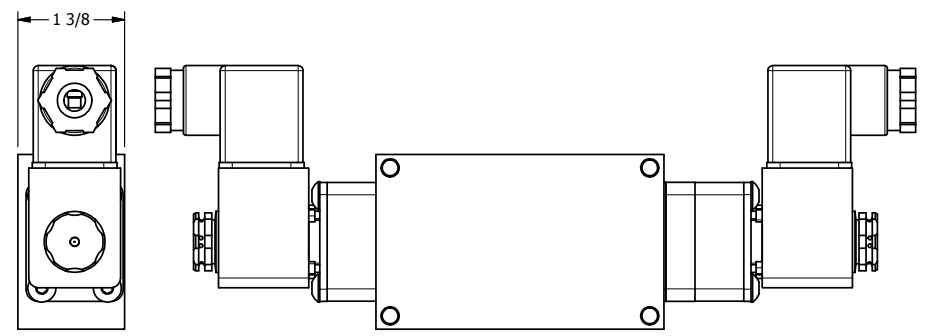

4 | 3 | 2 | 1

3/8" CORD GRIP DIN CAP INCLUDED
FORM A, ACC. TO EN 175301-803,
ISO 4400

3/8" NPTF PORTS
5-PLACES

AAA
PRODUCTS
INTERNATIONAL

**AAA PRODUCTS
INTERNATIONAL**
7114 Harry Hines Blvd
Dallas, TX 75235

TITLE: 3/8" SIDE PORT, DBL SOL, 3 POS,
SPR CTR, CLSD CTR SPL, BRASS & SS,
INTR SAFE, 24VDC, SIDE VENT

DRAWING NO.:
DIM_ZESY3AC

4 | 3 | 2 | 1

THE INFORMATION CONTAINED WITHIN THIS DOCUMENT IS PROPRIETARY TO AAA PRODUCTS AND MAY NOT BE DISCLOSED WITHOUT PRIOR WRITTEN CONSENT