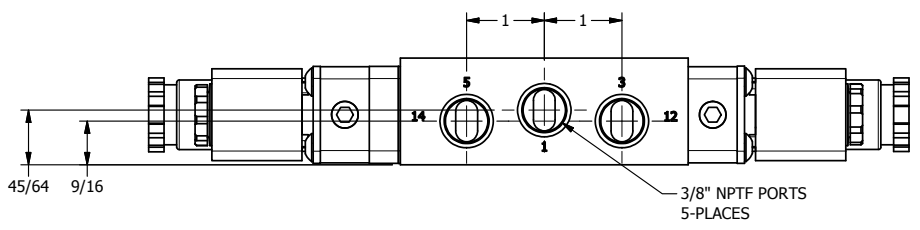

4 3 2 1

**AAA**  
PRODUCTS  
INTERNATIONAL

**AAA PRODUCTS  
INTERNATIONAL**  
7114 Harry Hines Blvd  
Dallas, TX 75235

TITLE: **3/8" SIDE PORT, DBL SOL, 3 POS,  
SPR CTR, SOL SHFT, CLSD CTR SPL,  
BRASS & SS, INTR SAFE, 24VDC**

DRAWING NO.:  
**DIM\_ZESY3A**

4 3 2 1

THE INFORMATION CONTAINED WITHIN THIS DOCUMENT IS PROPRIETARY TO AAA PRODUCTS AND MAY NOT BE DISCLOSED WITHOUT PRIOR WRITTEN CONSENT