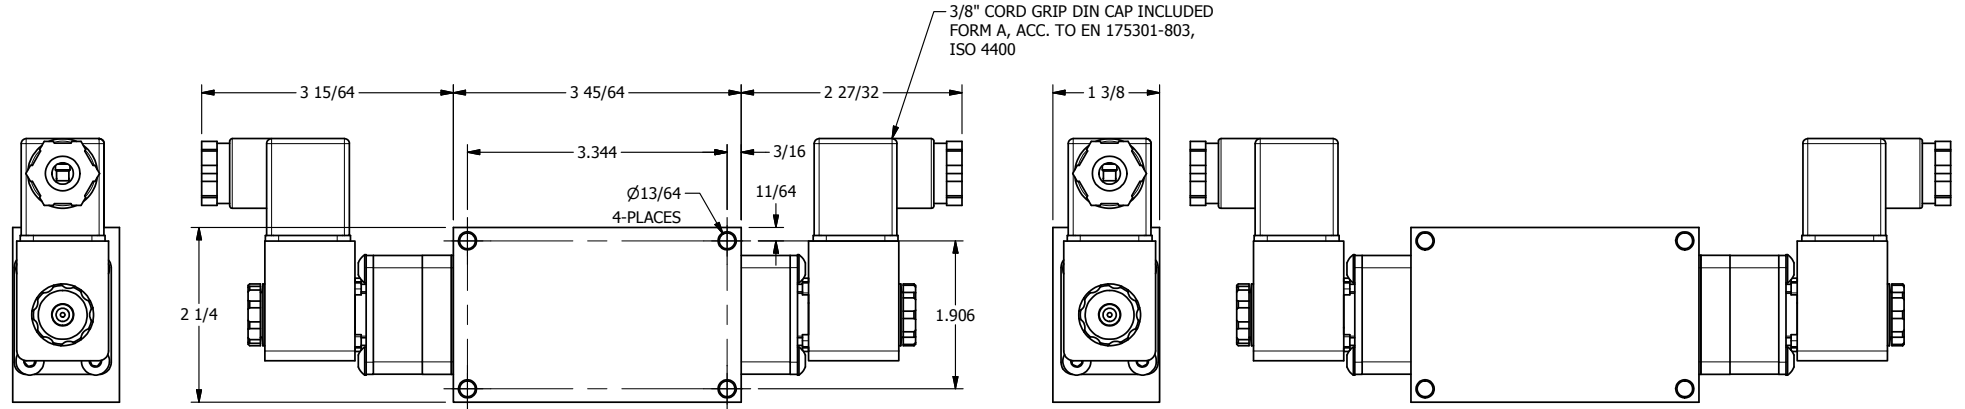

4 3 2 1

**AAA**  
PRODUCTS  
INTERNATIONAL

**AAA PRODUCTS  
INTERNATIONAL**  
7114 Harry Hines Blvd  
Dallas, TX 75235

TITLE: **3/8" SIDE PORT, DBL SOL, 3 POS,  
SPR CTR, SOL SHFT, CLSD CTR SPL,  
BRASS & SS, INTR SAFE, 24VDC**

DRAWING NO.:  
**DIM\_ZESY3A**

4 3 2 1

THE INFORMATION CONTAINED WITHIN THIS DOCUMENT IS PROPRIETARY TO AAA PRODUCTS AND MAY NOT BE DISCLOSED WITHOUT PRIOR WRITTEN CONSENT