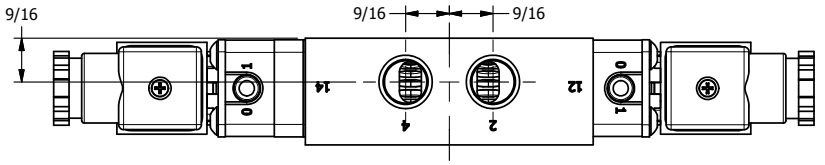

4 3 2 1

**AAA**  
PRODUCTS  
INTERNATIONAL

**AAA PRODUCTS  
INTERNATIONAL**  
7114 Harry Hines Blvd  
Dallas, TX 75235

TITLE: **3/8" SIDE PORT, DBL SOL, 3 POS,  
SPR CTR, SOL SHFT, CLSD CTR SPL,  
BRASS & SS, INTR SAFE, 24VDC**

DRAWING NO.:  
**DIM\_ZESY3A**

4 3 2 1

THE INFORMATION CONTAINED WITHIN THIS DOCUMENT IS PROPRIETARY TO AAA PRODUCTS AND MAY NOT BE DISCLOSED WITHOUT PRIOR WRITTEN CONSENT