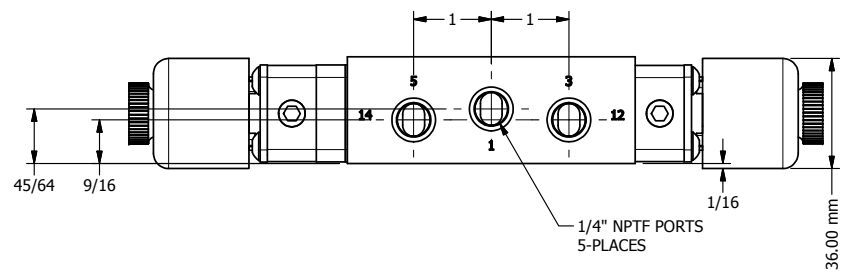

4 3 2 1

4 3 2 1

**AAA**  
PRODUCTS  
INTERNATIONAL

**AAA PRODUCTS  
INTERNATIONAL**  
7114 Harry Hines Blvd  
Dallas, TX 75235

TITLE: 1/4" SIDE PORT, DBL SOL, 3 POS,  
SPR CTR, CLSD CTR SPL, BRASS & SS,  
EXPLOSION PROOF, DUST EXCDLR

DRAWING NO.:  
DIM\_ZESY2XL

THE INFORMATION CONTAINED WITHIN THIS DOCUMENT IS PROPRIETARY TO AAA PRODUCTS AND MAY NOT BE DISCLOSED WITHOUT PRIOR WRITTEN CONSENT