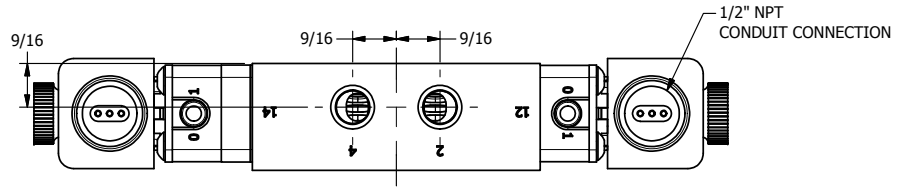

4 3 2 1

4 3 2 1

**AAA**  
PRODUCTS  
INTERNATIONAL

**AAA PRODUCTS  
INTERNATIONAL**  
7114 Harry Hines Blvd  
Dallas, TX 75235

TITLE: 1/4" SIDE PORT, DBL SOL, 3 POS,  
SPR CTR, CLSD CTR SPL, BRASS & SS,  
EXPLOSION PROOF, DUST EXCDLR