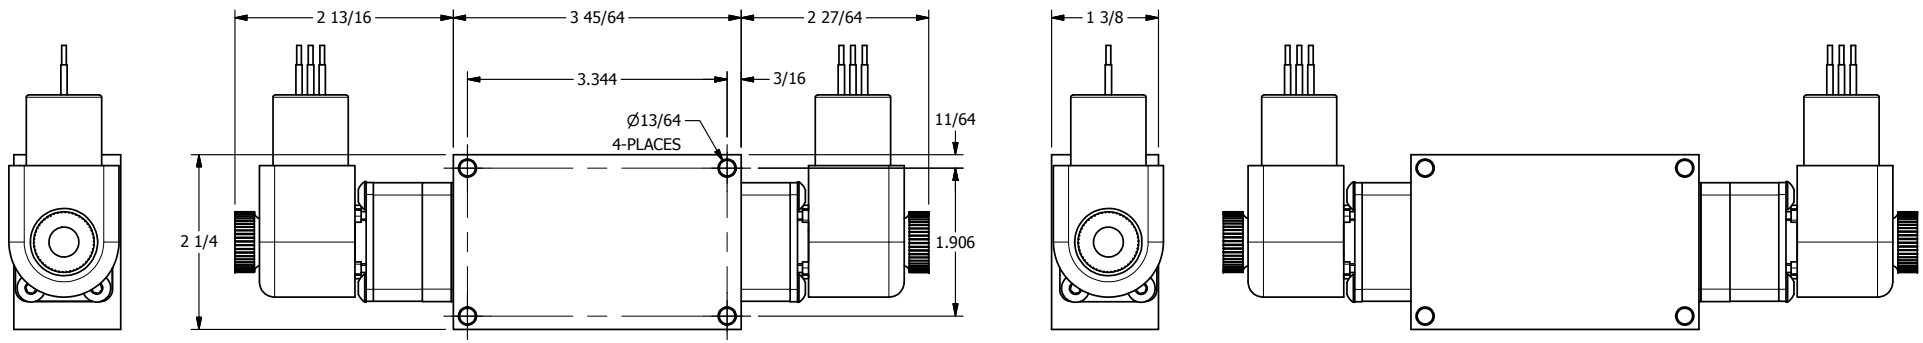

4 3 2 1

4 3 2 1

**AAA**  
PRODUCTS  
INTERNATIONAL

**AAA PRODUCTS  
INTERNATIONAL**  
7114 Harry Hines Blvd  
Dallas, TX 75235

TITLE: 1/4" SIDE PORT, DBL SOL, 3 POS,  
SPR CTR, CLSD CTR SPL, BRASS & SS,  
EXPLOSION PROOF, DUST EXCDLR

DRAWING NO.:  
DIM\_ZESY2XL

THE INFORMATION CONTAINED WITHIN THIS DOCUMENT IS PROPRIETARY TO AAA PRODUCTS AND MAY NOT BE DISCLOSED WITHOUT PRIOR WRITTEN CONSENT