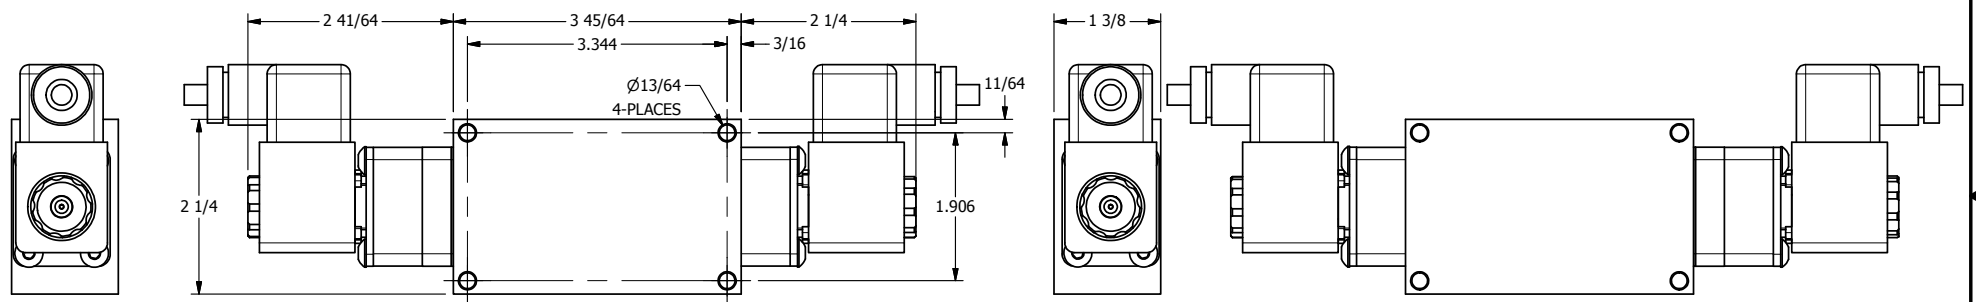

4 3 2 1

**AAA**  
PRODUCTS  
INTERNATIONAL

**AAA PRODUCTS  
INTERNATIONAL**  
7114 Harry Hines Blvd  
Dallas, TX 75235

TITLE 1/4" SIDE PORT, DBL SOL, 3 POS,  
SPR CTR, CLSD CTR SPL, BRASS & SS,  
ATEX, EXT PILOT

DRAWING NO.:  
DIM\_ZESY2TZ

4 3 2 1

THE INFORMATION CONTAINED WITHIN THIS DOCUMENT IS PROPRIETARY TO AAA PRODUCTS AND MAY NOT BE DISCLOSED WITHOUT PRIOR WRITTEN CONSENT