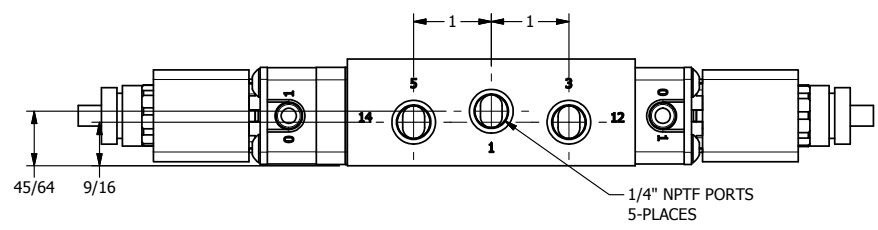

4 3 2 1

**AAA**  
PRODUCTS  
INTERNATIONAL

**AAA PRODUCTS  
INTERNATIONAL**  
7114 Harry Hines Blvd  
Dallas, TX 75235

TITLE 1/4" SIDE PORT, DBL SOL, 3 POS,  
SPR CTR, CLSD CTR SPL, BRASS & SS,  
ATEX, EXT PILOT

DRAWING NO.:  
DIM\_ZESY2TZ

4 3 2 1

THE INFORMATION CONTAINED WITHIN THIS DOCUMENT IS PROPRIETARY TO AAA PRODUCTS AND MAY NOT BE DISCLOSED WITHOUT PRIOR WRITTEN CONSENT