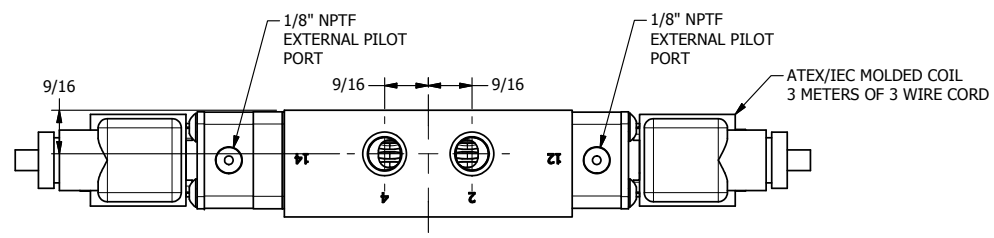

4 3 2 1

**AAA**  
PRODUCTS  
INTERNATIONAL

**AAA PRODUCTS  
INTERNATIONAL**  
7114 Harry Hines Blvd  
Dallas, TX 75235

TITLE 1/4" SIDE PORT, DBL SOL, 3 POS,  
SPR CTR, CLSD CTR SPL, BRASS & SS,  
ATEX, EXT PILOT

DRAWING NO.:  
DIM\_ZESY2TZ

4 3 2 1

THE INFORMATION CONTAINED WITHIN THIS DOCUMENT IS PROPRIETARY TO AAA PRODUCTS AND MAY NOT BE DISCLOSED WITHOUT PRIOR WRITTEN CONSENT