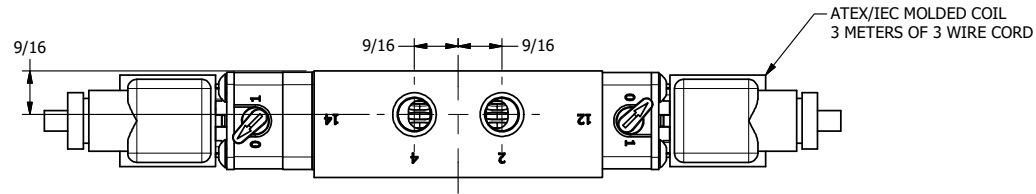

4 3 2 1

AAA
PRODUCTS
INTERNATIONAL

**AAA PRODUCTS
INTERNATIONAL**
7114 Harry Hines Blvd
Dallas, TX 75235

TITLE: 1/4" SIDE PORT, DBL SOL, 3 POS,
SPR CTR, CLSD CTR SPL, BRASS & SS,
ATEX, LCKNG OVRD, DUST EXCLDR

DRAWING NO.:
DIM_ZESY2TOL

4 3 2

THE INFORMATION CONTAINED WITHIN THIS DOCUMENT IS PROPRIETARY TO AAA PRODUCTS AND MAY NOT BE DISCLOSED WITHOUT PRIOR WRITTEN CONSENT