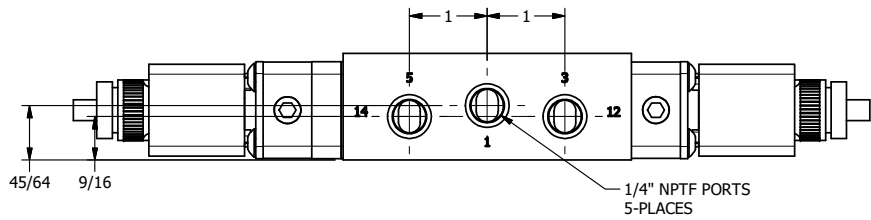

4 3 2 1

AAA
PRODUCTS
INTERNATIONAL

**AAA PRODUCTS
INTERNATIONAL**
7114 Harry Hines Blvd
Dallas, TX 75235

TITLE: 1/4" SIDE PORT, DBL SOL, 3 POS,
SPR CTR, CLSD CTR SPL, BRASS & SS,
ATEX, LCKNG OVRD, DUST EXCLDR

DRAWING NO.:
DIM_ZESY2TOL

4 3 2

THE INFORMATION CONTAINED WITHIN THIS DOCUMENT IS PROPRIETARY TO AAA PRODUCTS AND MAY NOT BE DISCLOSED WITHOUT PRIOR WRITTEN CONSENT