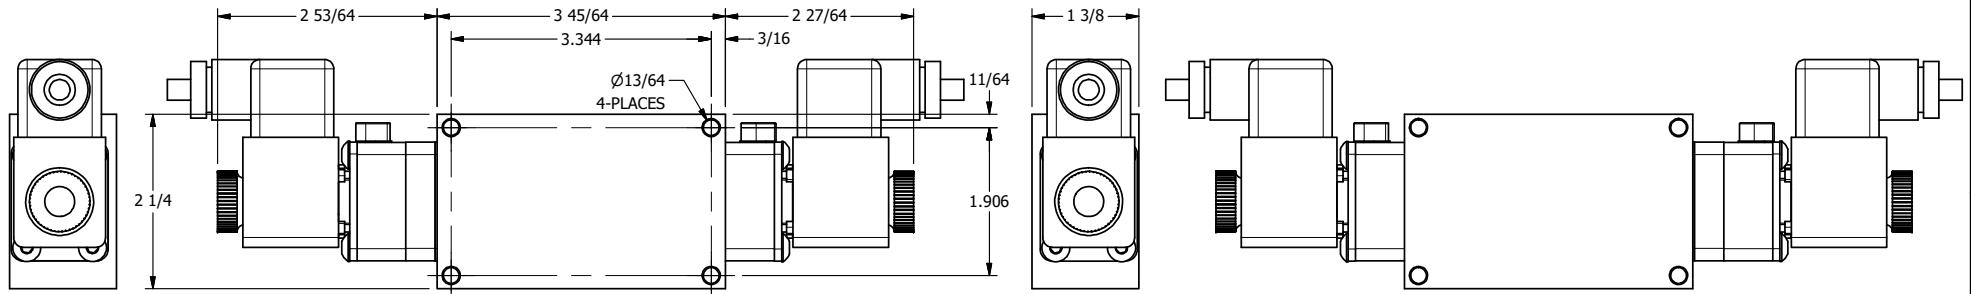

4 3 2 1

AAA
PRODUCTS
INTERNATIONAL

**AAA PRODUCTS
INTERNATIONAL**
7114 Harry Hines Blvd
Dallas, TX 75235

TITLE: 1/4" SIDE PORT, DBL SOL, 3 POS,
SPR CTR, CLSD CTR SPL, BRASS & SS,
ATEX, LCKNG OVRD, DUST EXCLDR

DRAWING NO.:
DIM_ZESY2TOL

4 3 2

THE INFORMATION CONTAINED WITHIN THIS DOCUMENT IS PROPRIETARY TO AAA PRODUCTS AND MAY NOT BE DISCLOSED WITHOUT PRIOR WRITTEN CONSENT