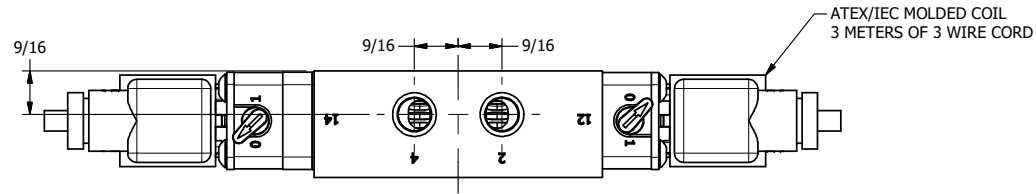

4 3 2 1

AAA
PRODUCTS
INTERNATIONAL

**AAA PRODUCTS
INTERNATIONAL**
7114 Harry Hines Blvd
Dallas, TX 75235

TITLE: 1/4" SIDE PORT, DBL SOL, 3 POS,
SPR CTR, CLSD CTR SPL, BRASS & SS,
ATEX, LCKNG OVRD, SIDE VENT

DRAWING NO.:
DIM_ZESY2TOC

4 3 2

THE INFORMATION CONTAINED WITHIN THIS DOCUMENT IS PROPRIETARY TO AAA PRODUCTS AND MAY NOT BE DISCLOSED WITHOUT PRIOR WRITTEN CONSENT