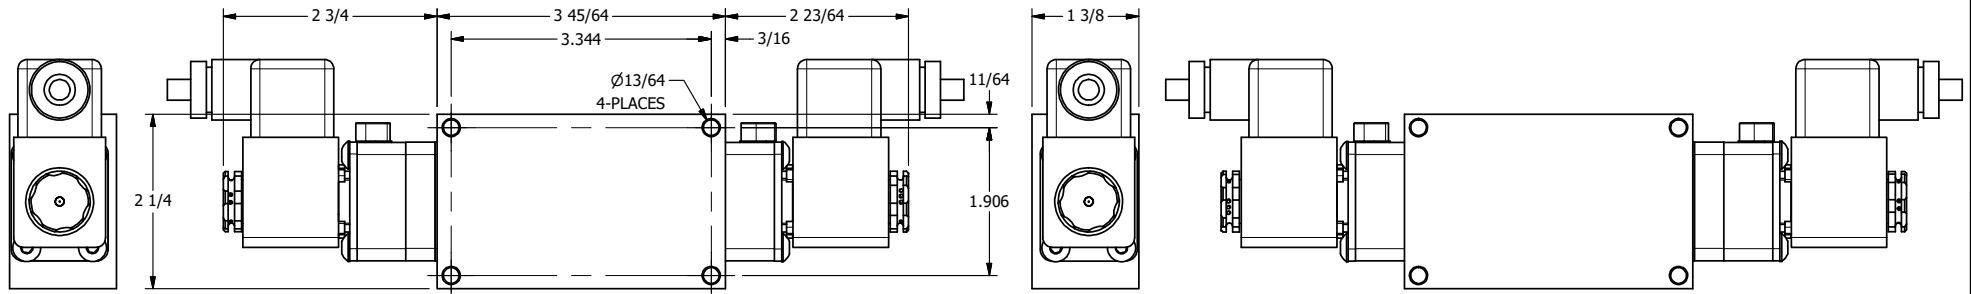

4 3 2 1

AAA
PRODUCTS
INTERNATIONAL

**AAA PRODUCTS
INTERNATIONAL**
7114 Harry Hines Blvd
Dallas, TX 75235

TITLE: 1/4" SIDE PORT, DBL SOL, 3 POS,
SPR CTR, CLSD CTR SPL, BRASS & SS,
ATEX, LCKNG OVRD, SIDE VENT

DRAWING NO.:
DIM_ZESY2TOC

4 3 2

THE INFORMATION CONTAINED WITHIN THIS DOCUMENT IS PROPRIETARY TO AAA PRODUCTS AND MAY NOT BE DISCLOSED WITHOUT PRIOR WRITTEN CONSENT