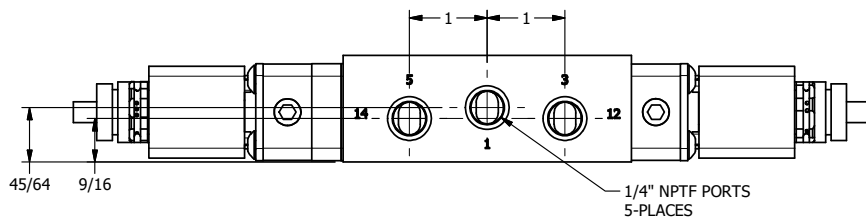

4 3 2 1

AAA
PRODUCTS
INTERNATIONAL

**AAA PRODUCTS
INTERNATIONAL**
7114 Harry Hines Blvd
Dallas, TX 75235

TITLE: 1/4" SIDE PORT, DBL SOL, 3 POS,
SPR CTR, CLSD CTR SPL, BRASS & SS,
ATEX, LCKNG OVRD, SIDE VENT

DRAWING NO.:
DIM_ZESY2TOC

4 3 2

THE INFORMATION CONTAINED WITHIN THIS DOCUMENT IS PROPRIETARY TO AAA PRODUCTS AND MAY NOT BE DISCLOSED WITHOUT PRIOR WRITTEN CONSENT