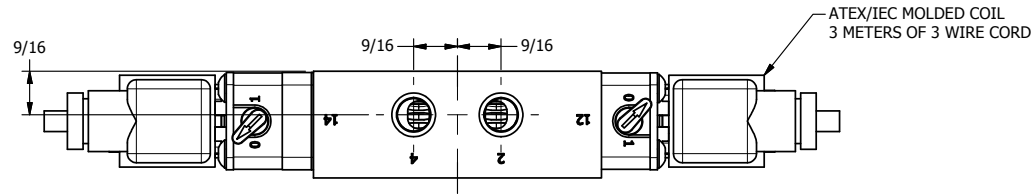

4 3 2 1

AAA
PRODUCTS
INTERNATIONAL

**AAA PRODUCTS
INTERNATIONAL**
7114 Harry Hines Blvd
Dallas, TX 75235

TITLE: 1/4" SIDE PORT, DBL SOL, 3 POS,
SPR CTR, SOL SHFT, CLSD CTR SPL,
BRASS & SS, ATEX, LCKNG OVRD

DRAWING NO.:
DIM_ZESY2TO

4 3 2 1

THE INFORMATION CONTAINED WITHIN THIS DOCUMENT IS PROPRIETARY TO AAA PRODUCTS AND MAY NOT BE DISCLOSED WITHOUT PRIOR WRITTEN CONSENT