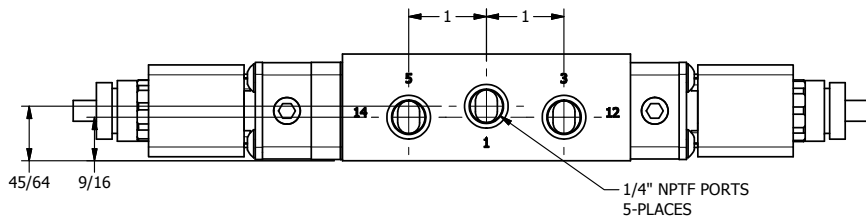

4 3 2 1

AAA
PRODUCTS
INTERNATIONAL

**AAA PRODUCTS
INTERNATIONAL**
7114 Harry Hines Blvd
Dallas, TX 75235

TITLE: 1/4" SIDE PORT, DBL SOL, 3 POS,
SPR CTR, SOL SHFT, CLSD CTR SPL,
BRASS & SS, ATEX, LCKNG OVRD

DRAWING NO.:
DIM_ZESY2TO

4 3 2 1

THE INFORMATION CONTAINED WITHIN THIS DOCUMENT IS PROPRIETARY TO AAA PRODUCTS AND MAY NOT BE DISCLOSED WITHOUT PRIOR WRITTEN CONSENT