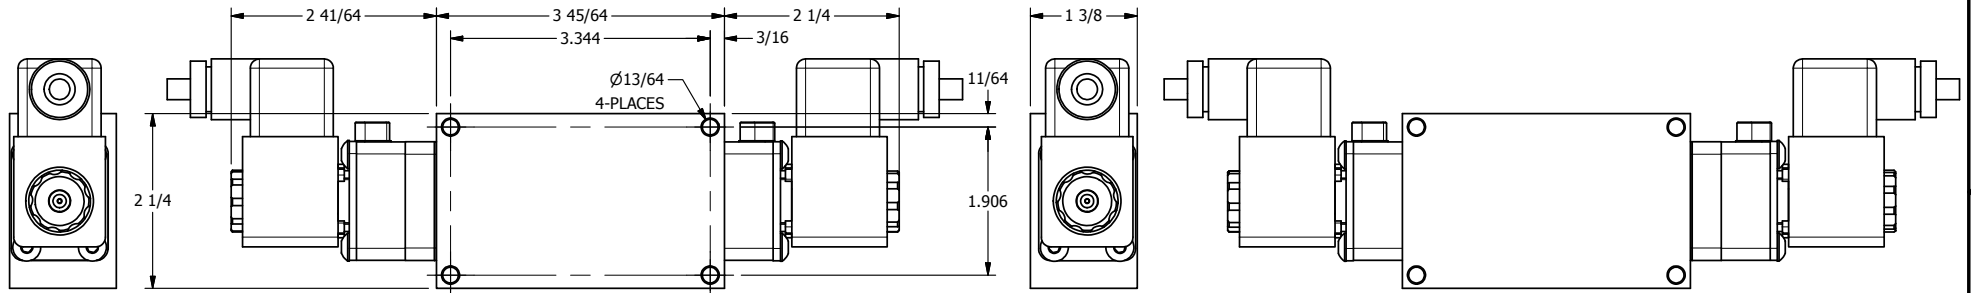

4 3 2 1

AAA
PRODUCTS
INTERNATIONAL

**AAA PRODUCTS
INTERNATIONAL**
7114 Harry Hines Blvd
Dallas, TX 75235

TITLE: 1/4" SIDE PORT, DBL SOL, 3 POS,
SPR CTR, SOL SHFT, CLSD CTR SPL,
BRASS & SS, ATEX, LCKNG OVRD

DRAWING NO.:
DIM_ZESY2TO

4 3 2 1

THE INFORMATION CONTAINED WITHIN THIS DOCUMENT IS PROPRIETARY TO AAA PRODUCTS AND MAY NOT BE DISCLOSED WITHOUT PRIOR WRITTEN CONSENT