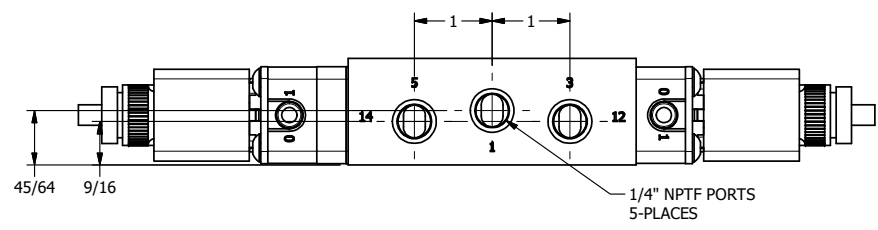

4 3 2 1

AAA
PRODUCTS
INTERNATIONAL

**AAA PRODUCTS
INTERNATIONAL**
7114 Harry Hines Blvd
Dallas, TX 75235

TITLE: 1/4" SIDE PORT, DBL SOL, 3 POS,
CLSD SPR CTR, ATEX,
BR & SS, DUST EXCLDR, EXT PILOT

DRAWING NO.:
DIM_ZESY2TLZ