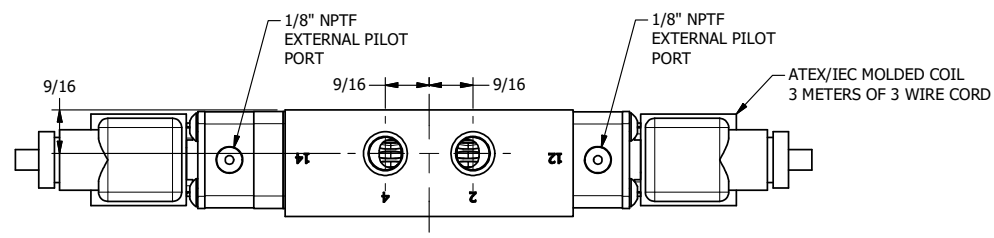

4 3 2 1

AAA
PRODUCTS
INTERNATIONAL

**AAA PRODUCTS
INTERNATIONAL**
7114 Harry Hines Blvd
Dallas, TX 75235

TITLE: 1/4" SIDE PORT, DBL SOL, 3 POS,
CLSD SPR CTR, ATEX,
BR & SS, DUST EXCLDR, EXT PILOT

DRAWING NO.:
DIM_ZESY2TLZ