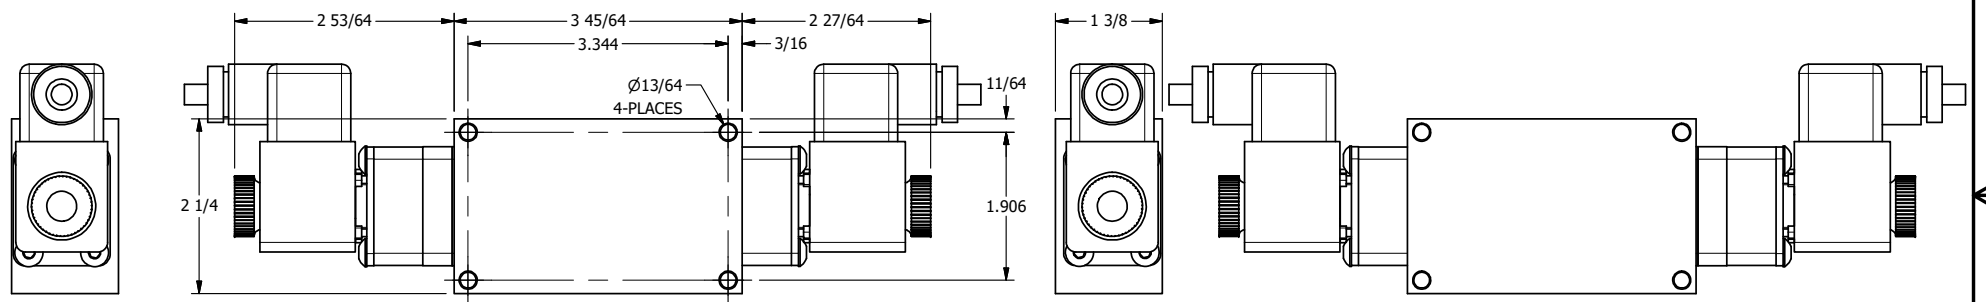

4 3 2 1

AAA
PRODUCTS
INTERNATIONAL

**AAA PRODUCTS
INTERNATIONAL**
7114 Harry Hines Blvd
Dallas, TX 75235

TITLE: 1/4" SIDE PORT, DBL SOL, 3 POS,
CLSD SPR CTR, ATEX,
BR & SS, DUST EXCLDR, EXT PILOT

DRAWING NO.:
DIM_ZESY2TLZ