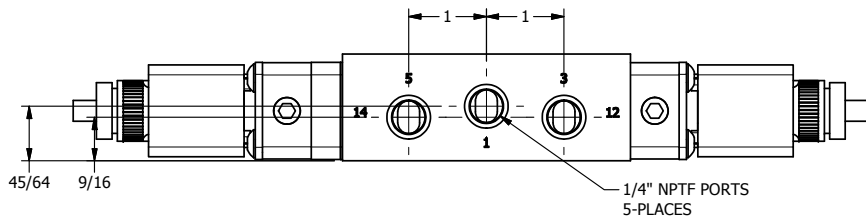

4 3 2 1

B

B

A

A

4 3 2 1

AAA
PRODUCTS
INTERNATIONAL

**AAA PRODUCTS
INTERNATIONAL**
7114 Harry Hines Blvd
Dallas, TX 75235

TITLE 1/4" SIDE PORT, DBL SOL, 3 POS,
SPR CTR, CLSD CTR SPL, BRASS & SS,
ATEX, DUST EXCLDR

DRAWING NO.:
DIM_ZESY2TL

THE INFORMATION CONTAINED WITHIN THIS DOCUMENT IS PROPRIETARY TO AAA PRODUCTS AND MAY NOT BE DISCLOSED WITHOUT PRIOR WRITTEN CONSENT