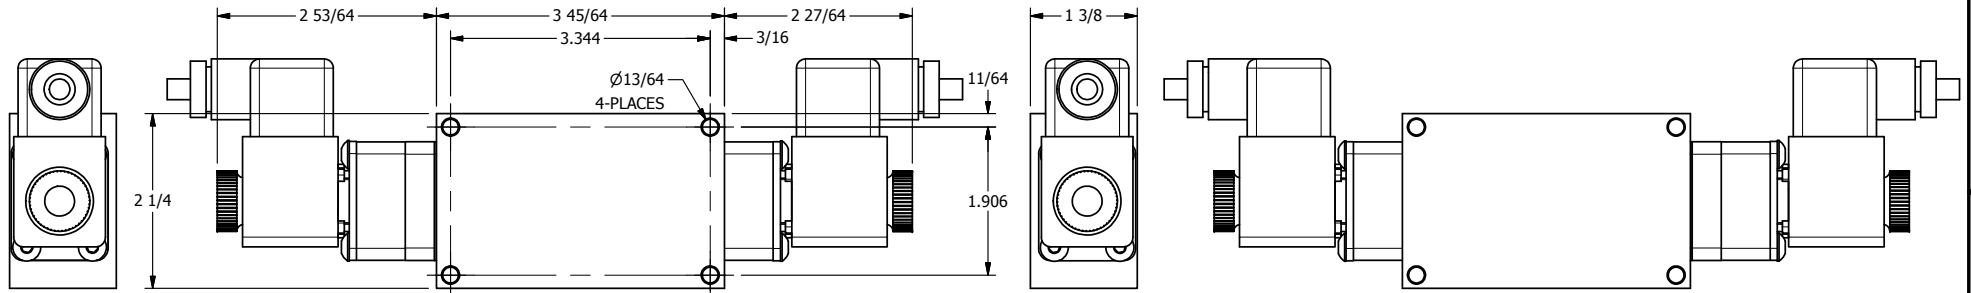

4 3 2 1

B

B

A

A

4 3 2 1

AAA
PRODUCTS
INTERNATIONAL

**AAA PRODUCTS
INTERNATIONAL**
7114 Harry Hines Blvd
Dallas, TX 75235

TITLE 1/4" SIDE PORT, DBL SOL, 3 POS,
SPR CTR, CLSD CTR SPL, BRASS & SS,
ATEX, DUST EXCLDR

DRAWING NO.:
DIM_ZESY2TL

THE INFORMATION CONTAINED WITHIN THIS DOCUMENT IS PROPRIETARY TO AAA PRODUCTS AND MAY NOT BE DISCLOSED WITHOUT PRIOR WRITTEN CONSENT