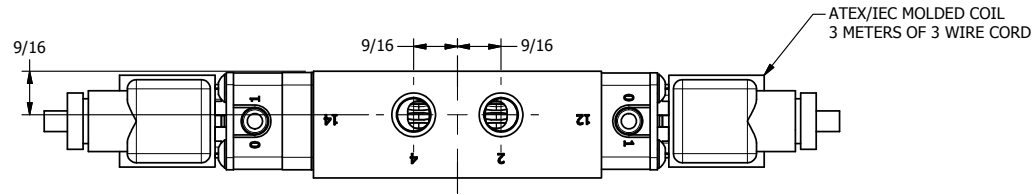

4 3 2 1

B

B

A

A

4 3 2 1

AAA
PRODUCTS
INTERNATIONAL

**AAA PRODUCTS
INTERNATIONAL**
7114 Harry Hines Blvd
Dallas, TX 75235

TITLE 1/4" SIDE PORT, DBL SOL, 3 POS,
SPR CTR, CLSD CTR SPL, BRASS & SS,
ATEX, DUST EXCLDR

DRAWING NO.:
DIM_ZESY2TL

THE INFORMATION CONTAINED WITHIN THIS DOCUMENT IS PROPRIETARY TO AAA PRODUCTS AND MAY NOT BE DISCLOSED WITHOUT PRIOR WRITTEN CONSENT