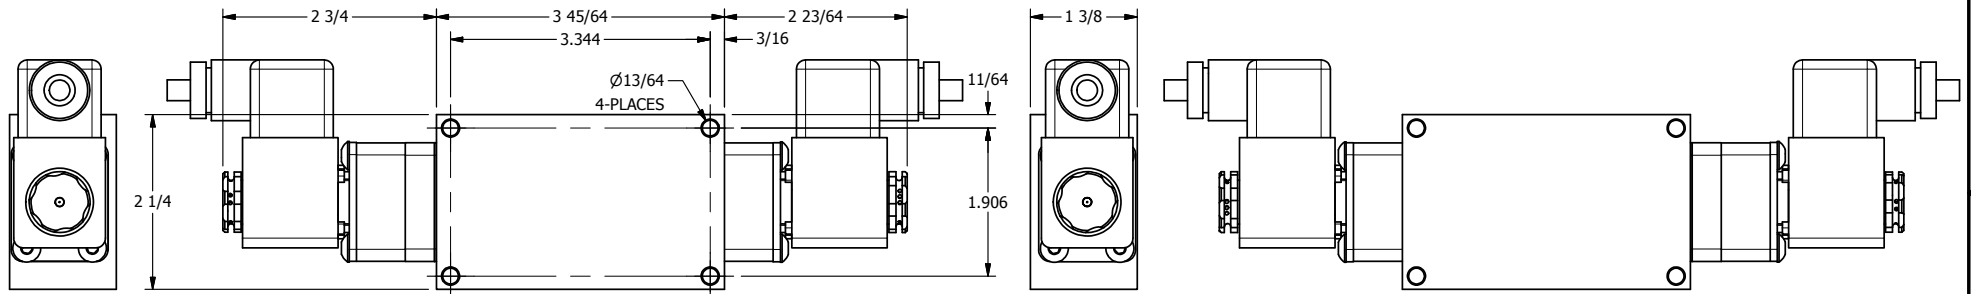

4 3 2 1

B

B

A

A

4 3 2 1

AAA
PRODUCTS
INTERNATIONAL

**AAA PRODUCTS
INTERNATIONAL**
7114 Harry Hines Blvd
Dallas, TX 75235

TITLE 1/4" SIDE PORT, DBL SOL, 3 POS,
SPR CTR, SOL SHFT, CLSD CTR SPL,
BRASS & SS, ATEX, SIDE VENT

DRAWING NO.:
DIM_ZESY2TC

THE INFORMATION CONTAINED WITHIN THIS DOCUMENT IS PROPRIETARY TO AAA PRODUCTS AND MAY NOT BE DISCLOSED WITHOUT PRIOR WRITTEN CONSENT