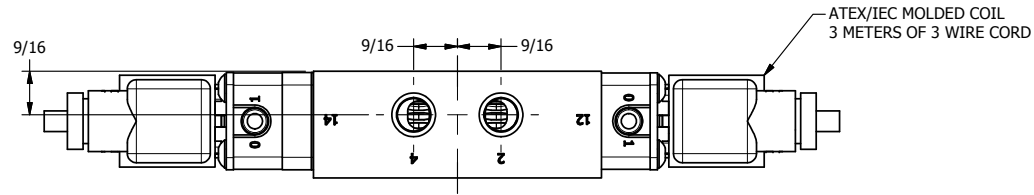

4 3 2 1

B

B

A

A

4 3 2 1

AAA
PRODUCTS
INTERNATIONAL

**AAA PRODUCTS
INTERNATIONAL**
7114 Harry Hines Blvd
Dallas, TX 75235

TITLE 1/4" SIDE PORT, DBL SOL, 3 POS,
SPR CTR, SOL SHFT, CLSD CTR SPL,
BRASS & SS, ATEX, SIDE VENT

DRAWING NO.:
DIM_ZESY2TC

THE INFORMATION CONTAINED WITHIN THIS DOCUMENT IS PROPRIETARY TO AAA PRODUCTS AND MAY NOT BE DISCLOSED WITHOUT PRIOR WRITTEN CONSENT