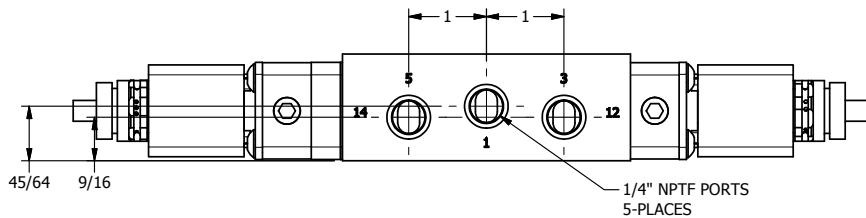

4 3 2 1

B

B

A

A

4 3 2 1

AAA
PRODUCTS
INTERNATIONAL

**AAA PRODUCTS
INTERNATIONAL**
7114 Harry Hines Blvd
Dallas, TX 75235

TITLE 1/4" SIDE PORT, DBL SOL, 3 POS,
SPR CTR, SOL SHFT, CLSD CTR SPL,
BRASS & SS, ATEX, SIDE VENT

DRAWING NO.:
DIM_ZESY2TC

THE INFORMATION CONTAINED WITHIN THIS DOCUMENT IS PROPRIETARY TO AAA PRODUCTS AND MAY NOT BE DISCLOSED WITHOUT PRIOR WRITTEN CONSENT