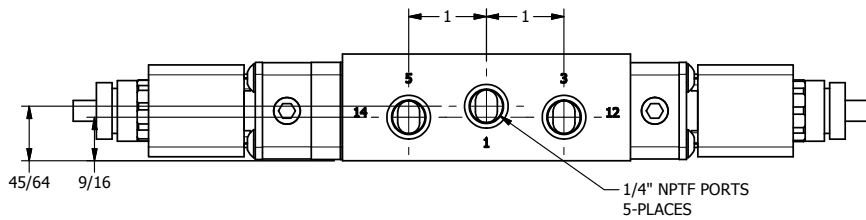

4 3 2 1

B

B

A

A

4 3 2 1

**AAA PRODUCTS
INTERNATIONAL**
7114 Harry Hines Blvd
Dallas, TX 75235

TITLE 1/4" SIDE PORT, DBL SOL, 3 POS,
SPR CTR, SOL SHFT, CLSD CTR SPL,
BRASS & STAINLESS, ATEX

DRAWING NO.:
DIM_ZESY2T

THE INFORMATION CONTAINED WITHIN THIS DOCUMENT IS PROPRIETARY TO AAA PRODUCTS AND MAY NOT BE DISCLOSED WITHOUT PRIOR WRITTEN CONSENT