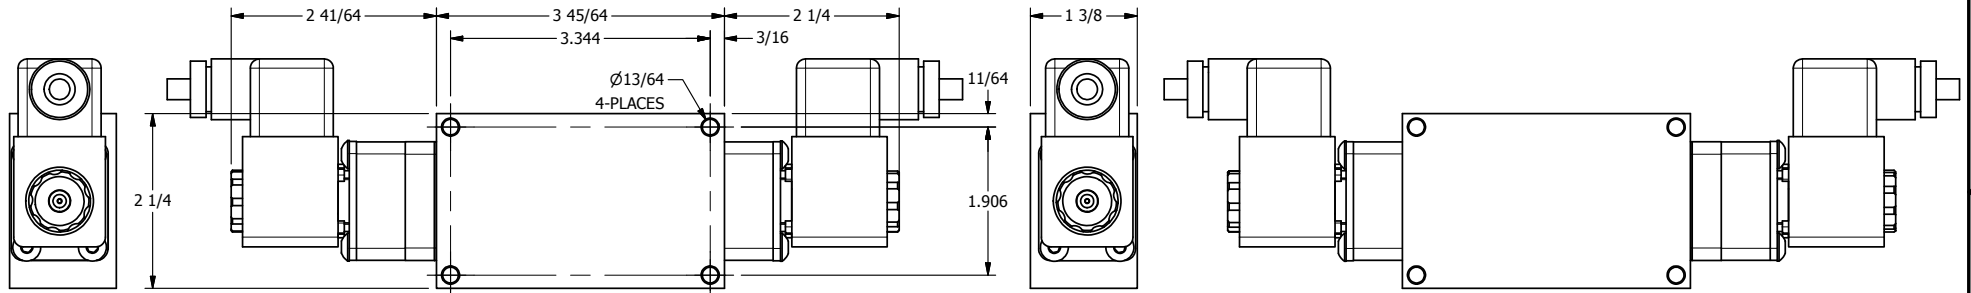

4 3 2 1

B

B

A

A

4 3 2 1

**AAA PRODUCTS
INTERNATIONAL**
7114 Harry Hines Blvd
Dallas, TX 75235

TITLE 1/4" SIDE PORT, DBL SOL, 3 POS,
SPR CTR, SOL SHFT, CLSD CTR SPL,
BRASS & STAINLESS, ATEX

DRAWING NO.:
DIM_ZESY2T

THE INFORMATION CONTAINED WITHIN THIS DOCUMENT IS PROPRIETARY TO AAA PRODUCTS AND MAY NOT BE DISCLOSED WITHOUT PRIOR WRITTEN CONSENT