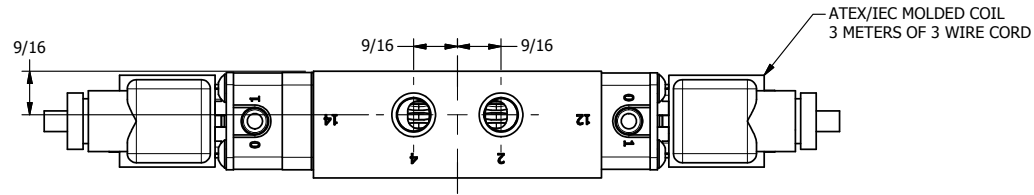

4 3 2 1

B

B

A

A

4 3 2 1

**AAA PRODUCTS
INTERNATIONAL**
7114 Harry Hines Blvd
Dallas, TX 75235

TITLE 1/4" SIDE PORT, DBL SOL, 3 POS,
SPR CTR, SOL SHFT, CLSD CTR SPL,
BRASS & STAINLESS, ATEX

DRAWING NO.:
DIM_ZESY2T

THE INFORMATION CONTAINED WITHIN THIS DOCUMENT IS PROPRIETARY TO AAA PRODUCTS AND MAY NOT BE DISCLOSED WITHOUT PRIOR WRITTEN CONSENT