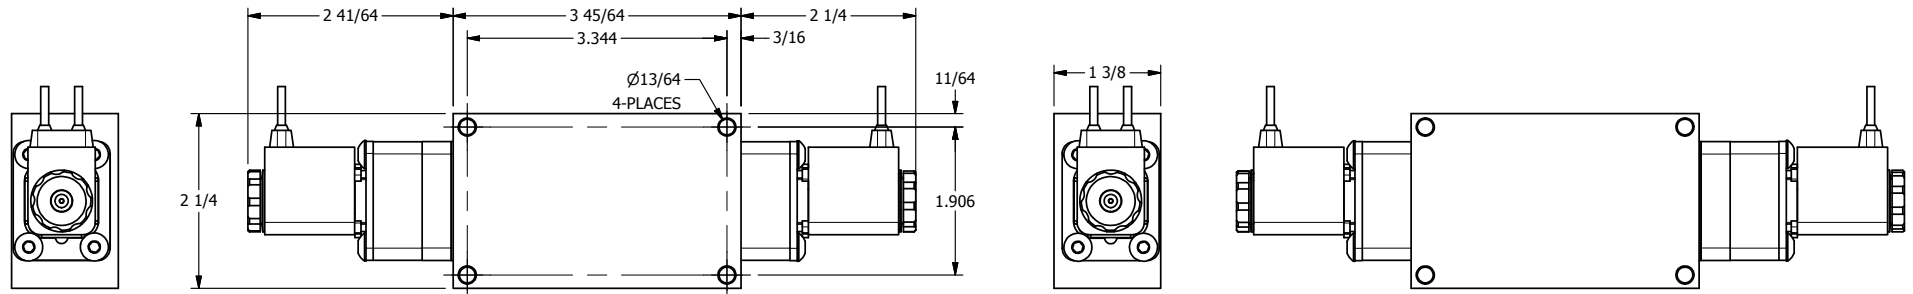

4 3 2 1

4 3 2 1

AAA
PRODUCTS
INTERNATIONAL

**AAA PRODUCTS
INTERNATIONAL**
7114 Harry Hines Blvd
Dallas, TX 75235

TITLE: 1/4" SIDE PORT, DBL SOL, 3 POS,
SPR CTR, SOL SHFT, CLSD CTR SPL,
BRASS & STAINLESS

DRAWING NO.:
DIM_ZESY2M