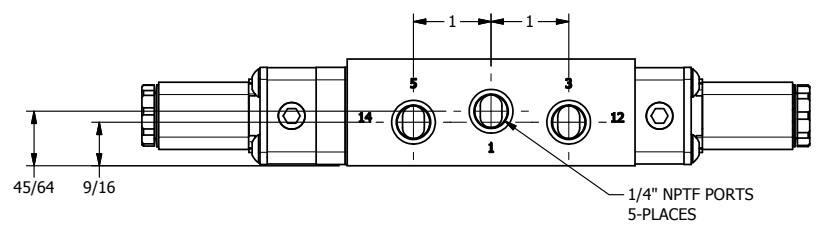

4 3 2 1

4 3 2 1

AAA
PRODUCTS
INTERNATIONAL

**AAA PRODUCTS
INTERNATIONAL**
7114 Harry Hines Blvd
Dallas, TX 75235

TITLE: 1/4" SIDE PORT, DBL SOL, 3 POS,
SPR CTR, SOL SHFT, CLSD CTR SPL,
BRASS & STAINLESS

DRAWING NO.:
DIM_ZESY2M