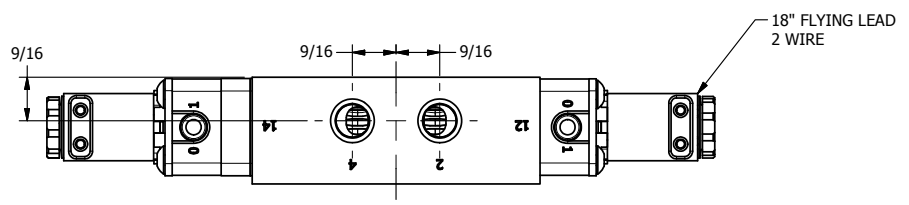

4 3 2 1

4 3 2 1

AAA
PRODUCTS
INTERNATIONAL

**AAA PRODUCTS
INTERNATIONAL**
7114 Harry Hines Blvd
Dallas, TX 75235

TITLE: 1/4" SIDE PORT, DBL SOL, 3 POS,
SPR CTR, SOL SHFT, CLSD CTR SPL,
BRASS & STAINLESS

DRAWING NO.:
DIM_ZESY2M