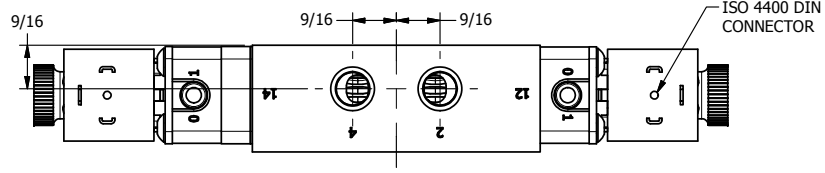

4

3

2

1

AAA
PRODUCTS
INTERNATIONAL

**AAA PRODUCTS
INTERNATIONAL**
7114 Harry Hines Blvd
Dallas, TX 75235

TITLE 1/4" SIDE PORT, DBL SOL, 3 POS,
SPR CTR, CLSD CTR SPL, BRASS & SS,
HIGH TEMP, DUST EXCLDR

DRAWING NO.:
DIM_ZESY2HL