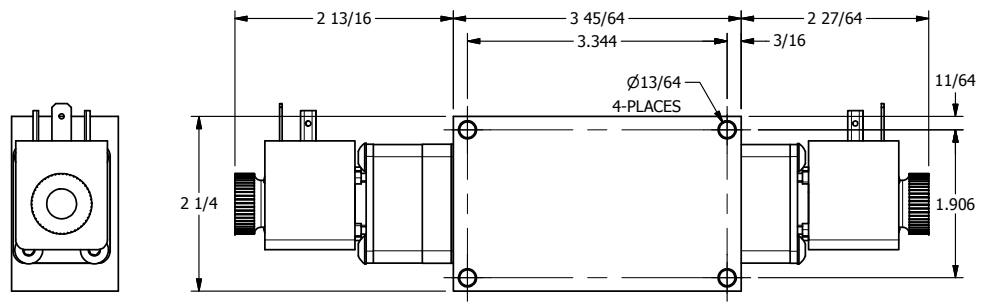

4

3

2

1

AAA
PRODUCTS
INTERNATIONAL

**AAA PRODUCTS
INTERNATIONAL**
7114 Harry Hines Blvd
Dallas, TX 75235

TITLE 1/4" SIDE PORT, DBL SOL, 3 POS,
SPR CTR, CLSD CTR SPL, BRASS & SS,
HIGH TEMP, DUST EXCLDR

DRAWING NO.:
DIM_ZESY2HL