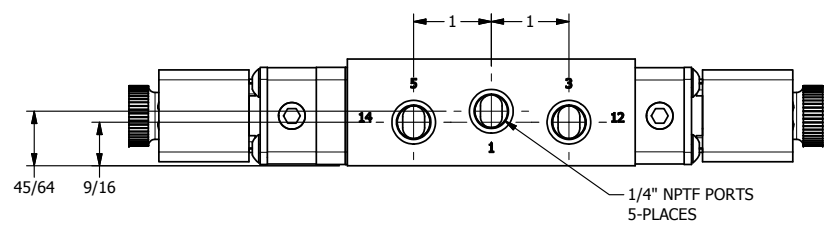

4

3

2

1

AAA
PRODUCTS
INTERNATIONAL

**AAA PRODUCTS
INTERNATIONAL**
7114 Harry Hines Blvd
Dallas, TX 75235

TITLE 1/4" SIDE PORT, DBL SOL, 3 POS,
SPR CTR, CLSD CTR SPL, BRASS & SS,
HIGH TEMP, DUST EXCLDR

DRAWING NO.:
DIM_ZESY2HL