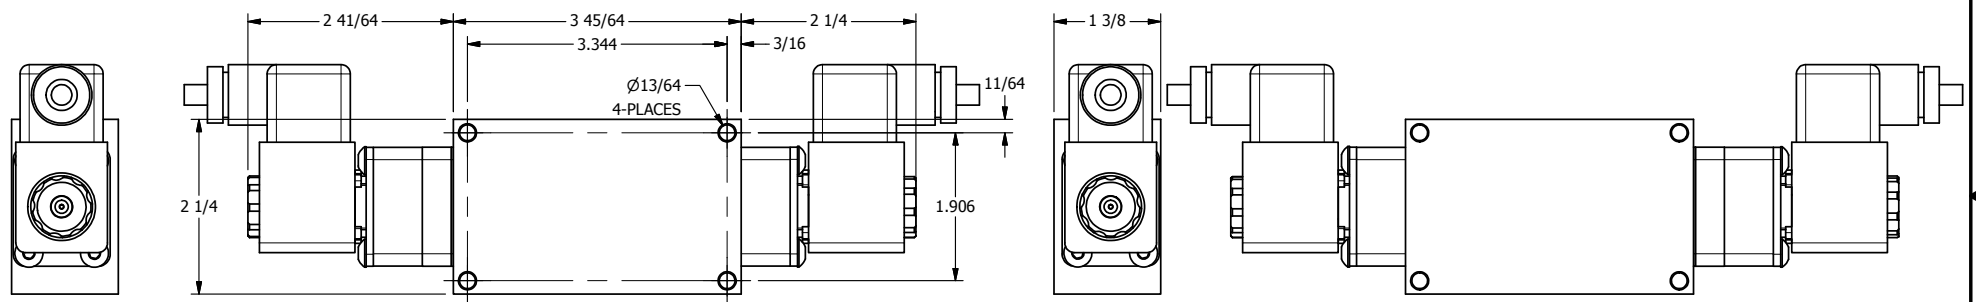

4 3 2 1

**AAA**  
PRODUCTS  
INTERNATIONAL

**AAA PRODUCTS  
INTERNATIONAL**  
7114 Harry Hines Blvd  
Dallas, TX 75235

TITLE 1/4" SIDE PORT, DBL SOL, 3 POS,  
SPR CTR, FLOAT CTR SPL, BRASS & SS,  
ATEX, EXT PILOT

DRAWING NO.:  
DIM\_ZESY2GTZ

4 3 2 1

THE INFORMATION CONTAINED WITHIN THIS DOCUMENT IS PROPRIETARY TO AAA PRODUCTS AND MAY NOT BE DISCLOSED WITHOUT PRIOR WRITTEN CONSENT