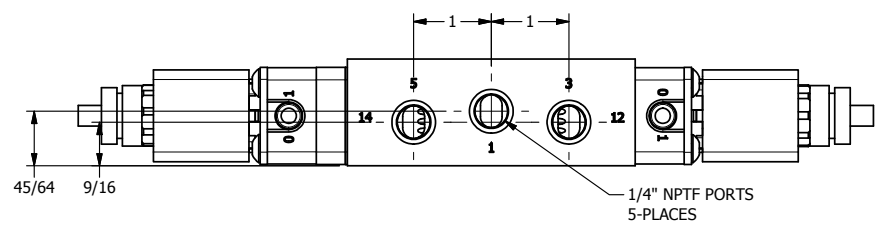

4 3 2 1

**AAA**  
PRODUCTS  
INTERNATIONAL

**AAA PRODUCTS  
INTERNATIONAL**  
7114 Harry Hines Blvd  
Dallas, TX 75235

TITLE 1/4" SIDE PORT, DBL SOL, 3 POS,  
SPR CTR, FLOAT CTR SPL, BRASS & SS,  
ATEX, EXT PILOT

DRAWING NO.:  
DIM\_ZESY2GTZ

4 3 2 1

THE INFORMATION CONTAINED WITHIN THIS DOCUMENT IS PROPRIETARY TO AAA PRODUCTS AND MAY NOT BE DISCLOSED WITHOUT PRIOR WRITTEN CONSENT