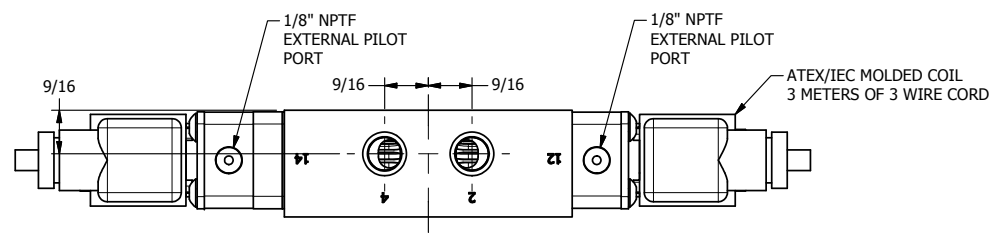

4 3 2 1

**AAA**  
PRODUCTS  
INTERNATIONAL

**AAA PRODUCTS  
INTERNATIONAL**  
7114 Harry Hines Blvd  
Dallas, TX 75235

TITLE 1/4" SIDE PORT, DBL SOL, 3 POS,  
SPR CTR, FLOAT CTR SPL, BRASS & SS,  
ATEX, EXT PILOT

DRAWING NO.:  
DIM\_ZESY2GTZ

4 3 2 1

THE INFORMATION CONTAINED WITHIN THIS DOCUMENT IS PROPRIETARY TO AAA PRODUCTS AND MAY NOT BE DISCLOSED WITHOUT PRIOR WRITTEN CONSENT