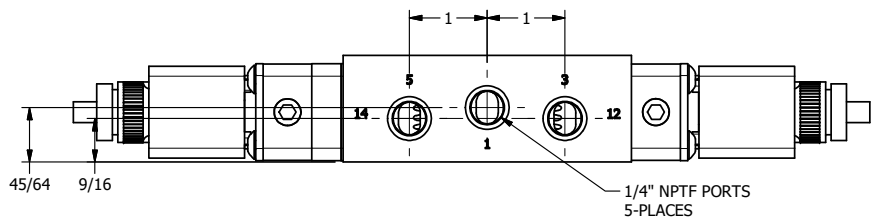

4 | 3 | 2 | 1

B

B

A

A

4 | 3 | 2

TITLE: 1/4" SIDE PORT, DBL SOL, 3 POS,
SPR CTR, FLOAT CTR SPL, BRASS & SS,
ATEX, LCKNG OVRD, DUST EXCLDR

DRAWING NO.:
DIM_ZESY2GTOL