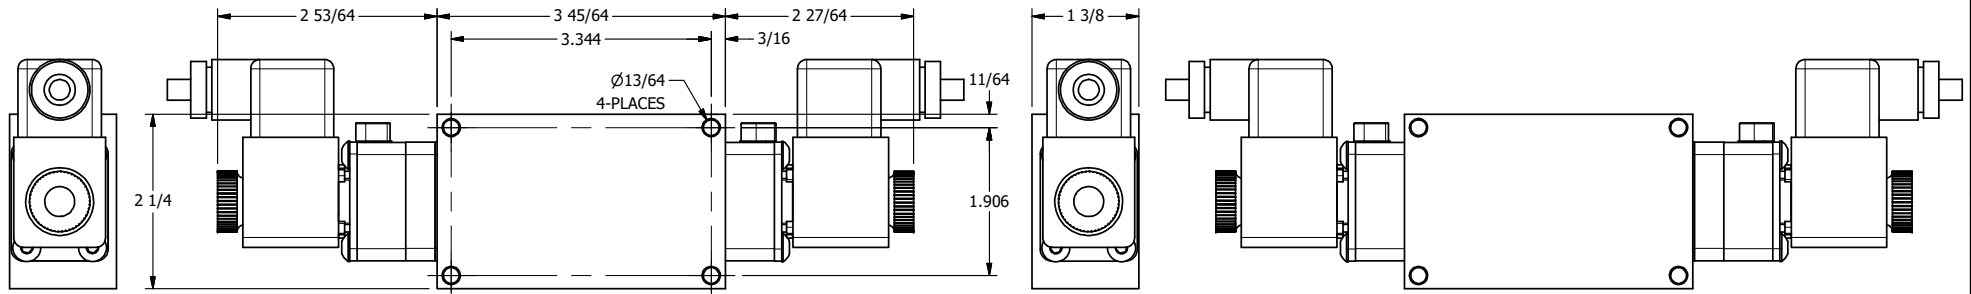

4 | 3 | 2 | 1

B

B

A

A

4 | 3 | 2

TITLE: 1/4" SIDE PORT, DBL SOL, 3 POS,
SPR CTR, FLOAT CTR SPL, BRASS & SS,
ATEX, LCKNG OVRD, DUST EXCLDR

DRAWING NO.:
DIM_ZESY2GTOL