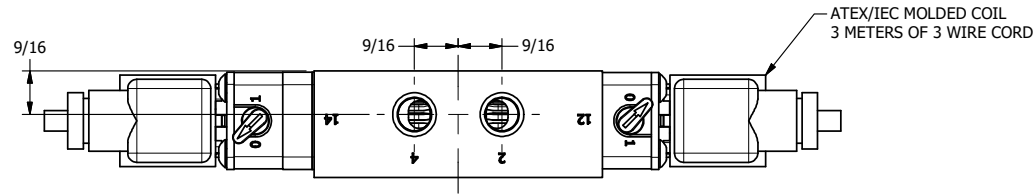

4 | 3 | 2 | 1

B

B

A

A

4 | 3 | 2

TITLE: 1/4" SIDE PORT, DBL SOL, 3 POS,
SPR CTR, FLOAT CTR SPL, BRASS & SS,
ATEX, LCKNG OVRD, DUST EXCLDR

DRAWING NO.:
DIM_ZESY2GTOL