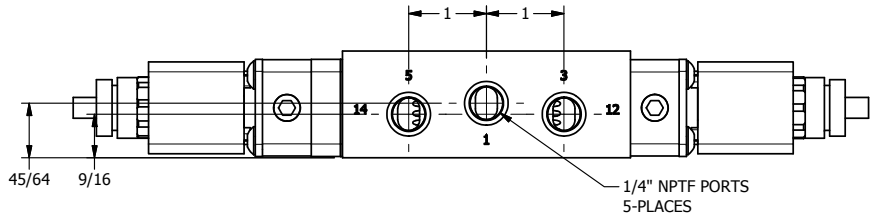

4 3 2 1

B

B

A

A

4 3 2 1

2

AAA
PRODUCTS
INTERNATIONAL

**AAA PRODUCTS
INTERNATIONAL**
7114 Harry Hines Blvd
Dallas, TX 75235

TITLE 1/4" SIDE PORT, DBL SOL, 3 POS,
SPR CTR, SOL SHFT, REGEN CTR SPL,
BRASS & SS, ATEX, LCKNG OVRD

DRAWING NO.:
DIM_ZESY2GTO

THE INFORMATION CONTAINED WITHIN THIS DOCUMENT IS PROPRIETARY TO AAA PRODUCTS AND MAY NOT BE DISCLOSED WITHOUT PRIOR WRITTEN CONSENT