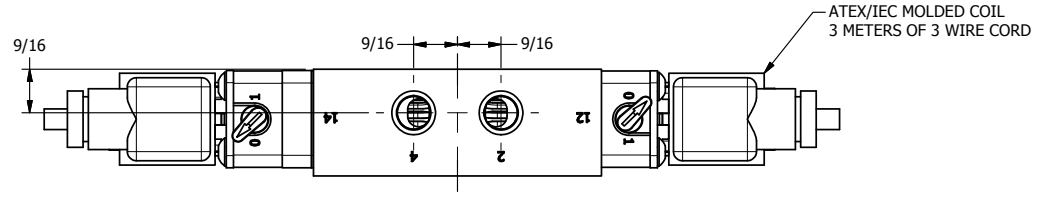

4 3 2 1

B

B

A

A

4 3 2 1

2

AAA
PRODUCTS
INTERNATIONAL

**AAA PRODUCTS
INTERNATIONAL**
7114 Harry Hines Blvd
Dallas, TX 75235

TITLE 1/4" SIDE PORT, DBL SOL, 3 POS,
SPR CTR, SOL SHFT, REGEN CTR SPL,
BRASS & SS, ATEX, LCKNG OVRD

DRAWING NO.:
DIM_ZESY2GTO

THE INFORMATION CONTAINED WITHIN THIS DOCUMENT IS PROPRIETARY TO AAA PRODUCTS AND MAY NOT BE DISCLOSED WITHOUT PRIOR WRITTEN CONSENT