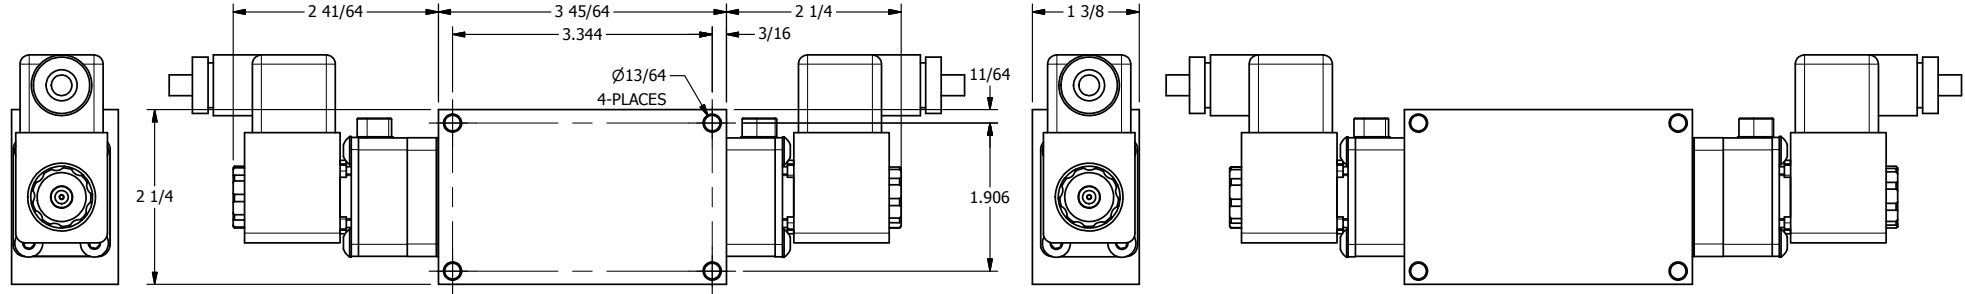

4 3 2 1

B

B

A

A

4 3 2 1

2

AAA
PRODUCTS
INTERNATIONAL

**AAA PRODUCTS
INTERNATIONAL**
7114 Harry Hines Blvd
Dallas, TX 75235

TITLE 1/4" SIDE PORT, DBL SOL, 3 POS,
SPR CTR, SOL SHFT, REGEN CTR SPL,
BRASS & SS, ATEX, LCKNG OVRD

DRAWING NO.:
DIM_ZESY2GTO

THE INFORMATION CONTAINED WITHIN THIS DOCUMENT IS PROPRIETARY TO AAA PRODUCTS AND MAY NOT BE DISCLOSED WITHOUT PRIOR WRITTEN CONSENT