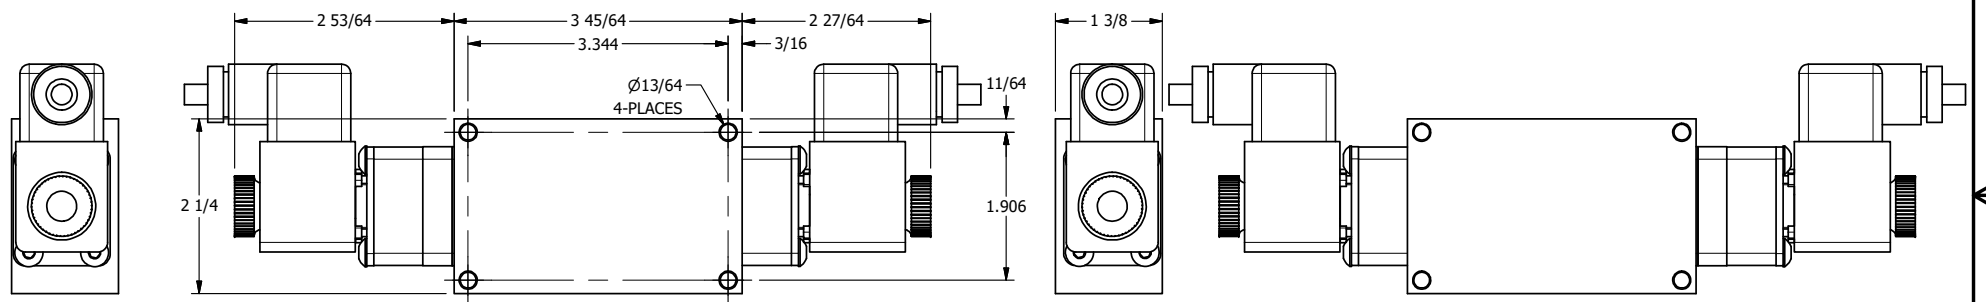

4 3 2 1

AAA
PRODUCTS
INTERNATIONAL

**AAA PRODUCTS
INTERNATIONAL**
7114 Harry Hines Blvd
Dallas, TX 75235

TITLE: 1/4" SIDE PORT, DBL SOL, 3 POS,
FLOAT SPR CTR, ATEX,
BR & SS, DUST EXCLDR, EXT PILOT

DRAWING NO.:
DIM_ZESY2GTLZ