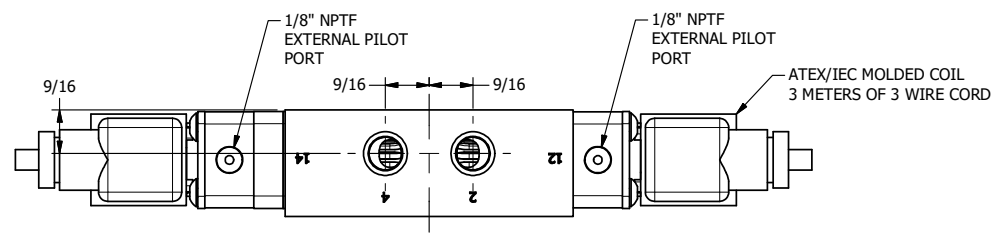

4 3 2 1

AAA
PRODUCTS
INTERNATIONAL

**AAA PRODUCTS
INTERNATIONAL**
7114 Harry Hines Blvd
Dallas, TX 75235

TITLE: 1/4" SIDE PORT, DBL SOL, 3 POS,
FLOAT SPR CTR, ATEX,
BR & SS, DUST EXCLDR, EXT PILOT

DRAWING NO.:
DIM_ZESY2GTLZ