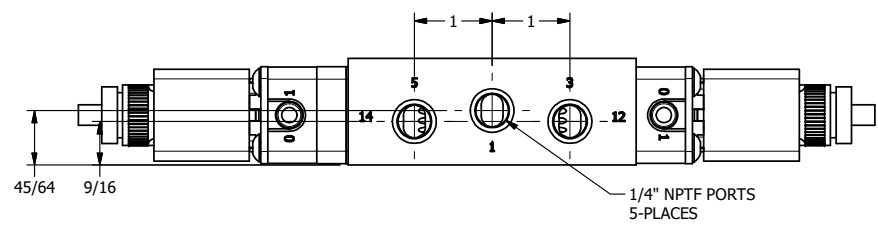

4 3 2 1

AAA
PRODUCTS
INTERNATIONAL

**AAA PRODUCTS
INTERNATIONAL**
7114 Harry Hines Blvd
Dallas, TX 75235

TITLE: 1/4" SIDE PORT, DBL SOL, 3 POS,
FLOAT SPR CTR, ATEX,
BR & SS, DUST EXCLDR, EXT PILOT

DRAWING NO.:
DIM_ZESY2GTLZ