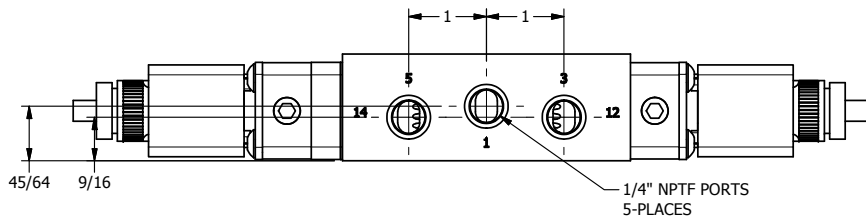

4 3 2 1

B

B

A

A

4 3 2 1

TITLE 1/4" SIDE PORT, DBL SOL, 3 POS,
SPR CTR, FLOAT CTR SPL, BRASS & SS,
ATEX, DUST EXCLDR

DRAWING NO.:
DIM_ZESY2GTL