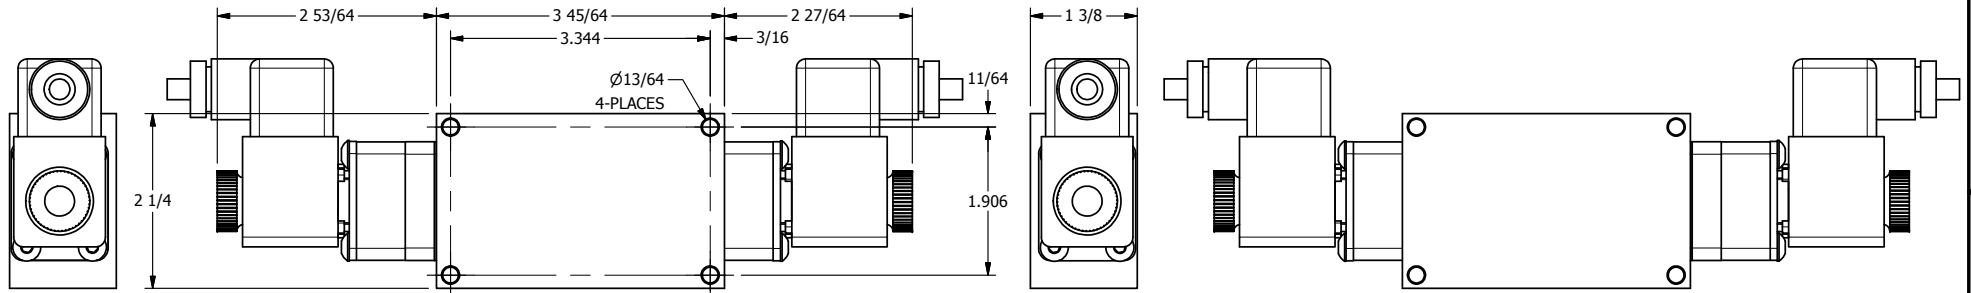

4 3 2 1

B

B

A

A

4 3 2 1

TITLE 1/4" SIDE PORT, DBL SOL, 3 POS,
SPR CTR, FLOAT CTR SPL, BRASS & SS,
ATEX, DUST EXCLDR

DRAWING NO.:
DIM_ZESY2GTL