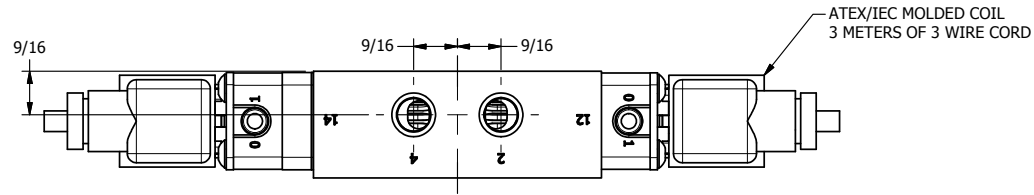

4 3 2 1

B

B

A

A

4 3 2 1

TITLE 1/4" SIDE PORT, DBL SOL, 3 POS,
SPR CTR, FLOAT CTR SPL, BRASS & SS,
ATEX, DUST EXCLDR

DRAWING NO.:
DIM_ZESY2GTL