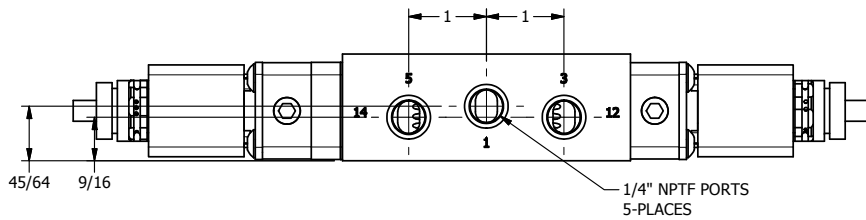

4 3 2 1

B

B

A

A

4 3 2 1

TITLE: 1/4" SIDE PORT, DBL SOL, 3 POS,
SPR CTR, SOL SHFT, FLOAT CTR SPL,
BRASS & SS, ATEX, SIDE VENT

DRAWING NO.:
DIM_ZESY2GTC