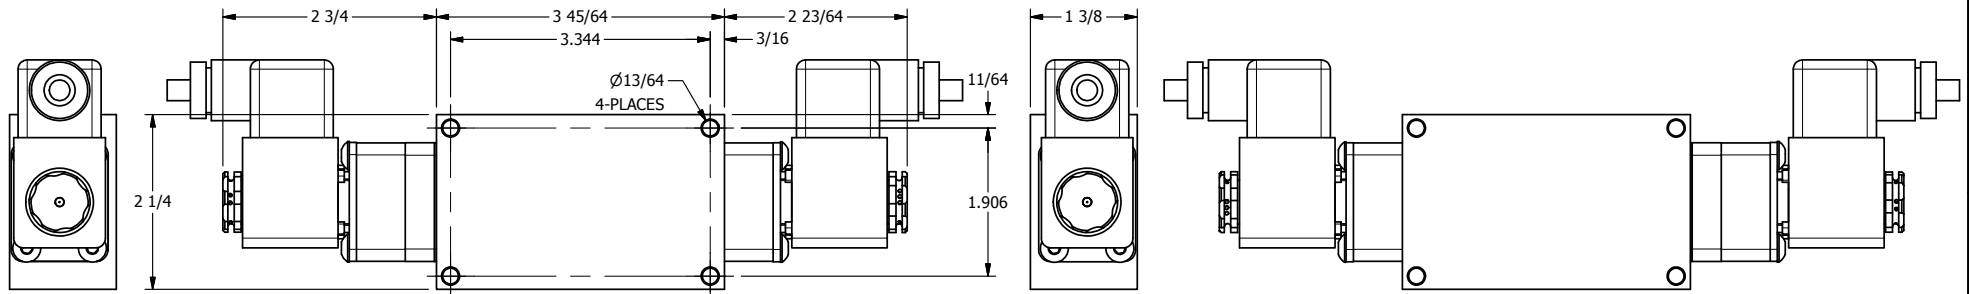

4 3 2 1

B

B

A

A

4 3 2 1

TITLE: 1/4" SIDE PORT, DBL SOL, 3 POS,
SPR CTR, SOL SHFT, FLOAT CTR SPL,
BRASS & SS, ATEX, SIDE VENT

DRAWING NO.:
DIM_ZESY2GTC