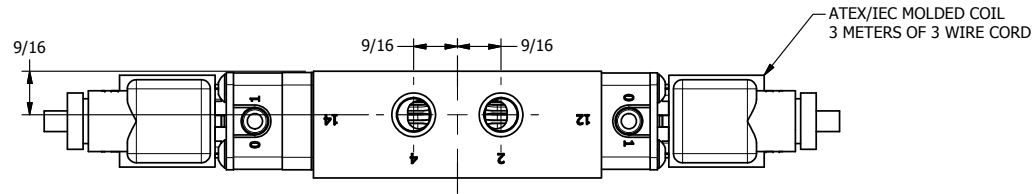

4 3 2 1

B

B

A

A

4 3 2 1

TITLE: 1/4" SIDE PORT, DBL SOL, 3 POS,
SPR CTR, SOL SHFT, FLOAT CTR SPL,
BRASS & SS, ATEX, SIDE VENT

DRAWING NO.:
DIM_ZESY2GTC