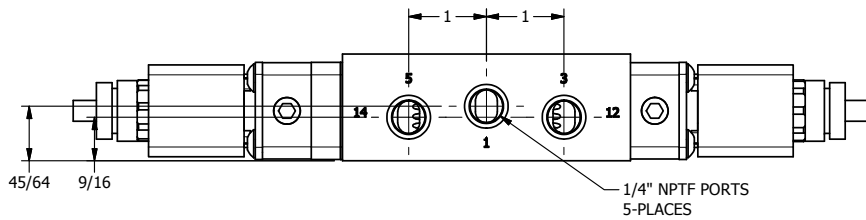

4 3 2 1

B

B

A

A

4 3 2 1

TITLE: 1/4" SIDE PORT, DBL SOL, 3 POS,
SPR CTR, SOL SHFT, FLOAT CTR SPL,
BRASS & STAINLESS, ATEX

DRAWING NO.:
DIM_ZESY2GT