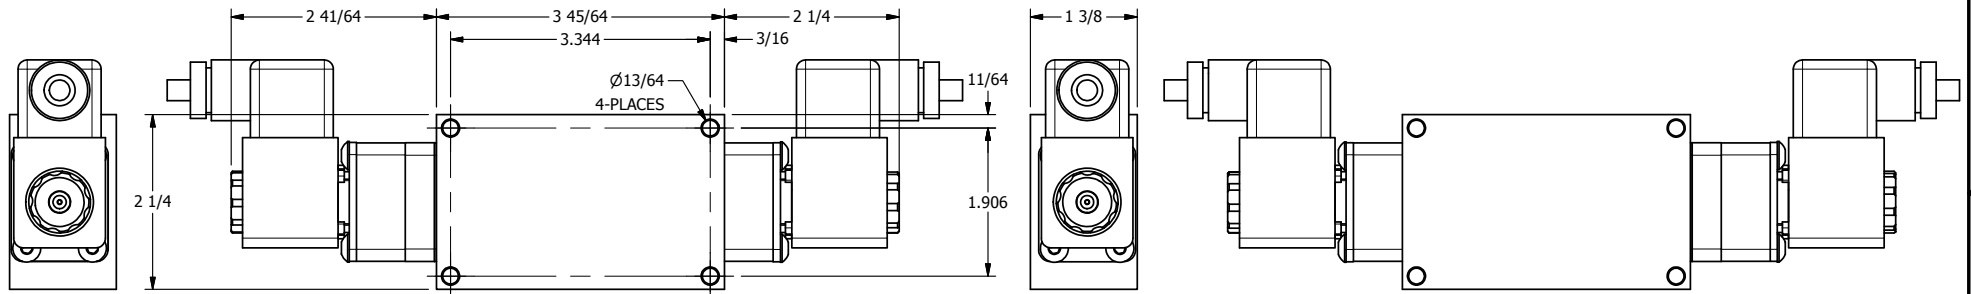

4 3 2 1

B

B

A

A

4 3 2 1

TITLE: 1/4" SIDE PORT, DBL SOL, 3 POS,
SPR CTR, SOL SHFT, FLOAT CTR SPL,
BRASS & STAINLESS, ATEX

DRAWING NO.:
DIM_ZESY2GT