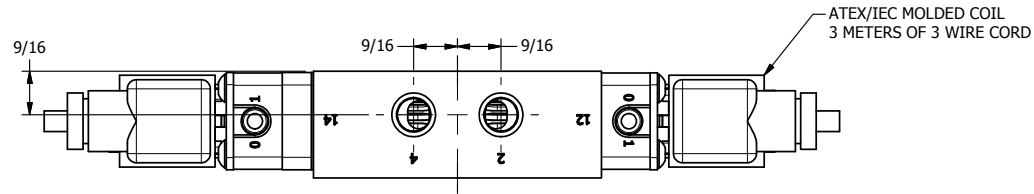

4 3 2 1

B

B

A

A

4 3 2 1

TITLE: 1/4" SIDE PORT, DBL SOL, 3 POS,
SPR CTR, SOL SHFT, FLOAT CTR SPL,
BRASS & STAINLESS, ATEX

DRAWING NO.:
DIM_ZESY2GT