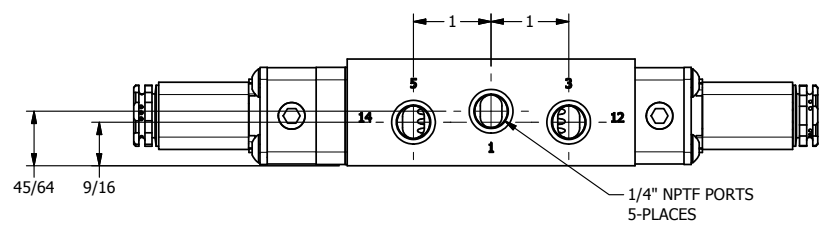

4 3 2 1

4 3 2

AAA
PRODUCTS
INTERNATIONAL

**AAA PRODUCTS
INTERNATIONAL**
7114 Harry Hines Blvd
Dallas, TX 75235

TITLE: 1/4" SIDE PORT, DBL SOL, 3 POS,
SPR CTR, SOL SHFT, FLOAT CTR SPL,
BRASS & SS, FLYING LEAD, SIDE VENT

DRAWING NO.:
DIM_ZESY2GMC

THE INFORMATION CONTAINED WITHIN THIS DOCUMENT IS PROPRIETARY TO AAA PRODUCTS AND MAY NOT BE DISCLOSED WITHOUT PRIOR WRITTEN CONSENT