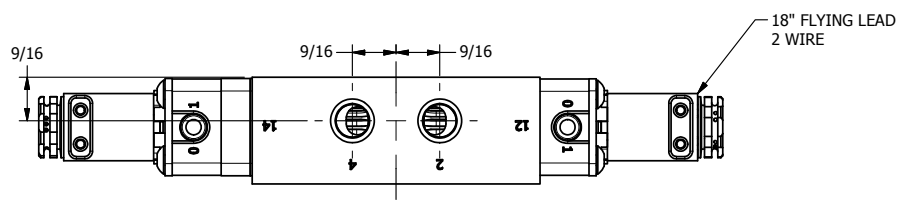

4 3 2 1

4 3 2

AAA
PRODUCTS
INTERNATIONAL

**AAA PRODUCTS
INTERNATIONAL**
7114 Harry Hines Blvd
Dallas, TX 75235

TITLE: 1/4" SIDE PORT, DBL SOL, 3 POS,
SPR CTR, SOL SHFT, FLOAT CTR SPL,
BRASS & SS, FLYING LEAD, SIDE VENT

DRAWING NO.:
DIM_ZESY2GMC

THE INFORMATION CONTAINED WITHIN THIS DOCUMENT IS PROPRIETARY TO AAA PRODUCTS AND MAY NOT BE DISCLOSED WITHOUT PRIOR WRITTEN CONSENT