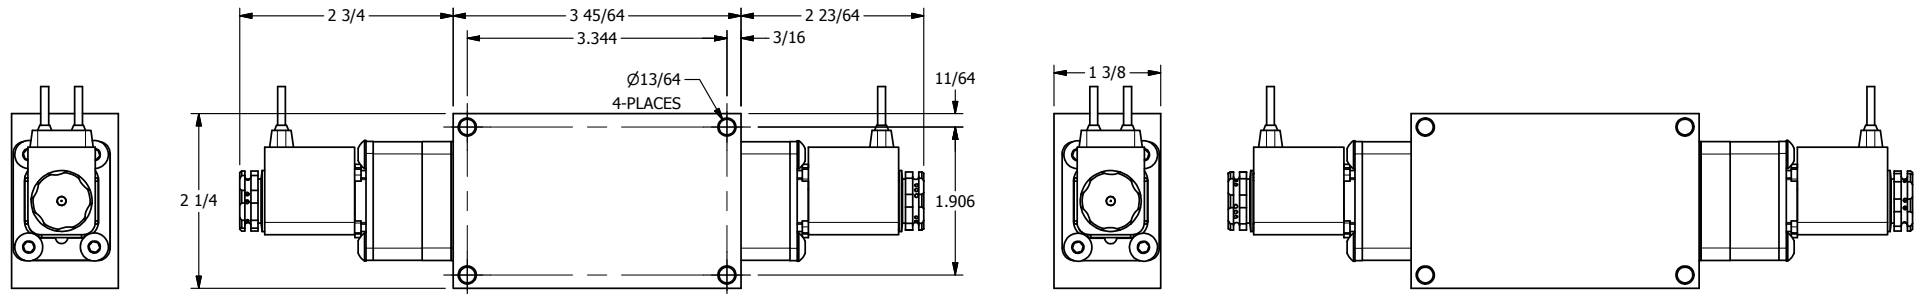

4 3 2 1

4 3 2

AAA
PRODUCTS
INTERNATIONAL

**AAA PRODUCTS
INTERNATIONAL**
7114 Harry Hines Blvd
Dallas, TX 75235

TITLE: 1/4" SIDE PORT, DBL SOL, 3 POS,
SPR CTR, SOL SHFT, FLOAT CTR SPL,
BRASS & SS, FLYING LEAD, SIDE VENT

DRAWING NO.:
DIM_ZESY2GMC

THE INFORMATION CONTAINED WITHIN THIS DOCUMENT IS PROPRIETARY TO AAA PRODUCTS AND MAY NOT BE DISCLOSED WITHOUT PRIOR WRITTEN CONSENT