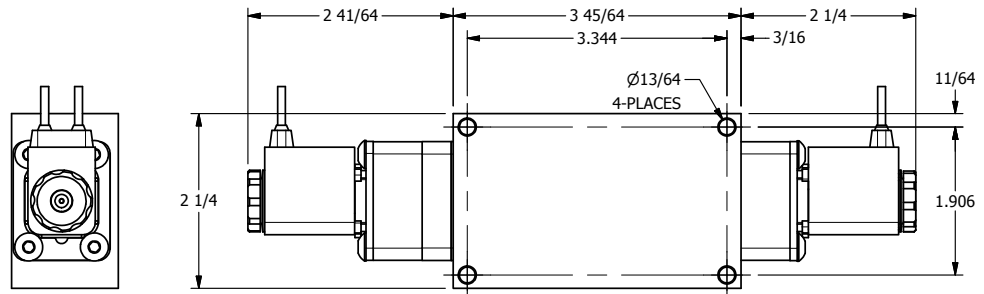

4

3

2

1

AAA
PRODUCTS
INTERNATIONAL

**AAA PRODUCTS
INTERNATIONAL**
7114 Harry Hines Blvd
Dallas, TX 75235

TITLE: 1/4" SIDE PORT, DBL SOL, 3 POS,
SPR CTR, SOL SHFT, FLOAT CTR SPL,
BRASS & STAINLESS

DRAWING NO.:
DIM_ZESY2GM