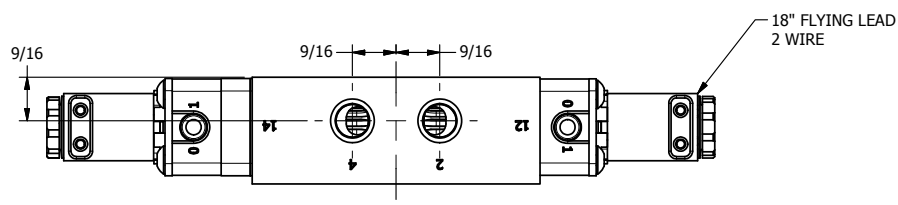

4

3

2

1

AAA
PRODUCTS
INTERNATIONAL

**AAA PRODUCTS
INTERNATIONAL**
7114 Harry Hines Blvd
Dallas, TX 75235

TITLE: 1/4" SIDE PORT, DBL SOL, 3 POS,
SPR CTR, SOL SHFT, FLOAT CTR SPL,
BRASS & STAINLESS

DRAWING NO.:
DIM_ZESY2GM