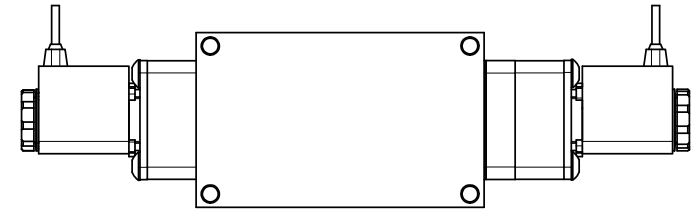

4

3

2

1

AAA
PRODUCTS
INTERNATIONAL

**AAA PRODUCTS
INTERNATIONAL**
7114 Harry Hines Blvd
Dallas, TX 75235

TITLE: 1/4" SIDE PORT, DBL SOL, 3 POS,
SPR CTR, SOL SHFT, FLOAT CTR SPL,
BRASS & STAINLESS

DRAWING NO.:
DIM_ZESY2GM