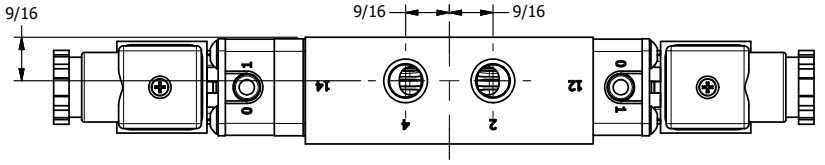

4 3 2 1

3/8" CORD GRIP DIN CAP INCLUDED
FORM A, ACC. TO EN 175301-803,
ISO 4400

4 3 2 1

AAA
PRODUCTS
INTERNATIONAL

**AAA PRODUCTS
INTERNATIONAL**
7114 Harry Hines Blvd
Dallas, TX 75235

TITLE: 1/4" SIDE PORT, DBL SOL, 3 POS,
SPR CTR, SOL SHFT, FLOAT CTR SPL,
BR & SS, INTR SAFE, 24VDC, EXCLDR

DRAWING NO.:
DIM_ZESY2GAL

THE INFORMATION CONTAINED WITHIN THIS DOCUMENT IS PROPRIETARY TO AAA PRODUCTS AND MAY NOT BE DISCLOSED WITHOUT PRIOR WRITTEN CONSENT