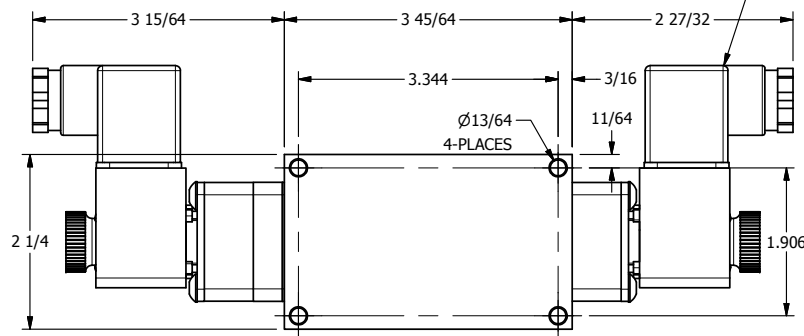

4 3 2 1

3/8" CORD GRIP DIN CAP INCLUDED
FORM A, ACC. TO EN 175301-803,
ISO 4400

4 3 2 1

AAA
PRODUCTS
INTERNATIONAL

**AAA PRODUCTS
INTERNATIONAL**
7114 Harry Hines Blvd
Dallas, TX 75235

TITLE: 1/4" SIDE PORT, DBL SOL, 3 POS,
SPR CTR, SOL SHFT, FLOAT CTR SPL,
BR & SS, INTR SAFE, 24VDC, EXCLDR

DRAWING NO.:
DIM_ZESY2GAL

THE INFORMATION CONTAINED WITHIN THIS DOCUMENT IS PROPRIETARY TO AAA PRODUCTS AND MAY NOT BE DISCLOSED WITHOUT PRIOR WRITTEN CONSENT