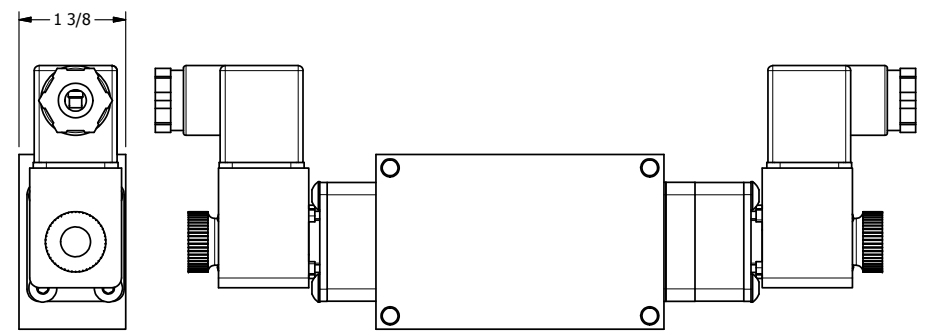

4 3 2 1

3/8" CORD GRIP DIN CAP INCLUDED
FORM A, ACC. TO EN 175301-803,
ISO 4400

4 3 2 1

AAA
PRODUCTS
INTERNATIONAL

**AAA PRODUCTS
INTERNATIONAL**
7114 Harry Hines Blvd
Dallas, TX 75235

TITLE: 1/4" SIDE PORT, DBL SOL, 3 POS,
SPR CTR, SOL SHFT, FLOAT CTR SPL,
BR & SS, INTR SAFE, 24VDC, EXCLDR

DRAWING NO.:
DIM_ZESY2GAL

THE INFORMATION CONTAINED WITHIN THIS DOCUMENT IS PROPRIETARY TO AAA PRODUCTS AND MAY NOT BE DISCLOSED WITHOUT PRIOR WRITTEN CONSENT