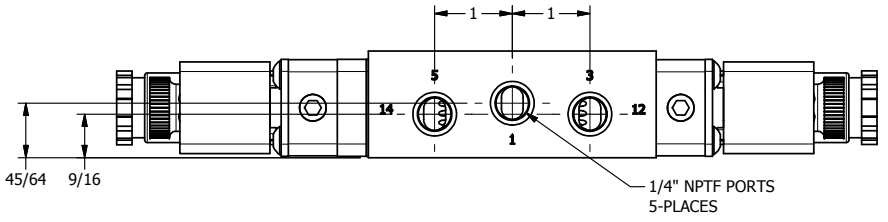

4 3 2 1

3/8" CORD GRIP DIN CAP INCLUDED
FORM A, ACC. TO EN 175301-803,
ISO 4400

4 3 2 1

AAA
PRODUCTS
INTERNATIONAL

**AAA PRODUCTS
INTERNATIONAL**
7114 Harry Hines Blvd
Dallas, TX 75235

TITLE: 1/4" SIDE PORT, DBL SOL, 3 POS,
SPR CTR, SOL SHFT, FLOAT CTR SPL,
BR & SS, INTR SAFE, 24VDC, EXCLDR

DRAWING NO.:
DIM_ZESY2GAL

THE INFORMATION CONTAINED WITHIN THIS DOCUMENT IS PROPRIETARY TO AAA PRODUCTS AND MAY NOT BE DISCLOSED WITHOUT PRIOR WRITTEN CONSENT