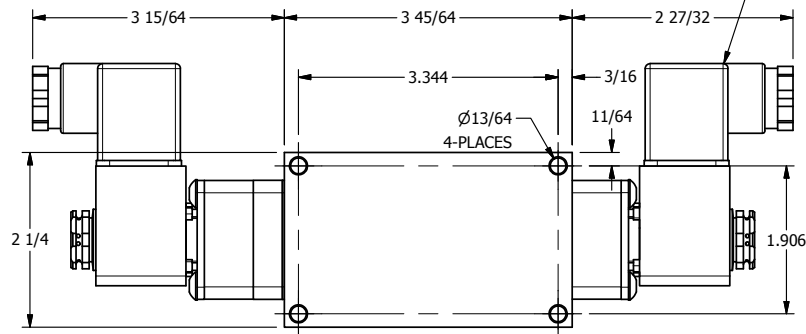

4 3 2 1

3/8" CORD GRIP DIN CAP INCLUDED
FORM A, ACC. TO EN 175301-803,
ISO 4400

1/4" NPTF PORTS
5-PLACES

4 3 2 1

AAA
PRODUCTS
INTERNATIONAL

**AAA PRODUCTS
INTERNATIONAL**
7114 Harry Hines Blvd
Dallas, TX 75235

TITLE: 1/4" SIDE PORT, DBL SOL, 3 POS,
SPR CTR, FLOAT CTR SPL, BRASS & SS,
INTR SAFE, 24VDC, SIDE VENT

DRAWING NO.:
DIM_ZESY2GAC

THE INFORMATION CONTAINED WITHIN THIS DOCUMENT IS PROPRIETARY TO AAA PRODUCTS AND MAY NOT BE DISCLOSED WITHOUT PRIOR WRITTEN CONSENT