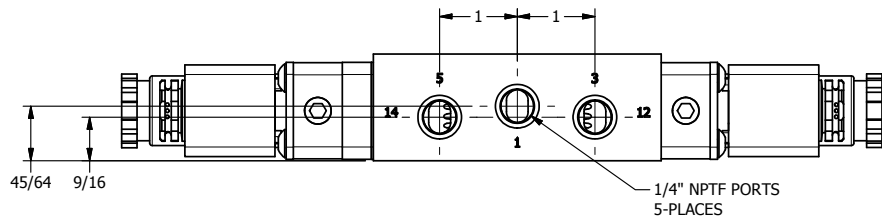

4 3 2 1

3/8" CORD GRIP DIN CAP INCLUDED
FORM A, ACC. TO EN 175301-803,
ISO 4400

1/4" NPTF PORTS
5-PLACES

4 3 2 1

AAA
PRODUCTS
INTERNATIONAL

**AAA PRODUCTS
INTERNATIONAL**
7114 Harry Hines Blvd
Dallas, TX 75235

TITLE: 1/4" SIDE PORT, DBL SOL, 3 POS,
SPR CTR, FLOAT CTR SPL, BRASS & SS,
INTR SAFE, 24VDC, SIDE VENT

DRAWING NO.:
DIM_ZESY2GAC

THE INFORMATION CONTAINED WITHIN THIS DOCUMENT IS PROPRIETARY TO AAA PRODUCTS AND MAY NOT BE DISCLOSED WITHOUT PRIOR WRITTEN CONSENT