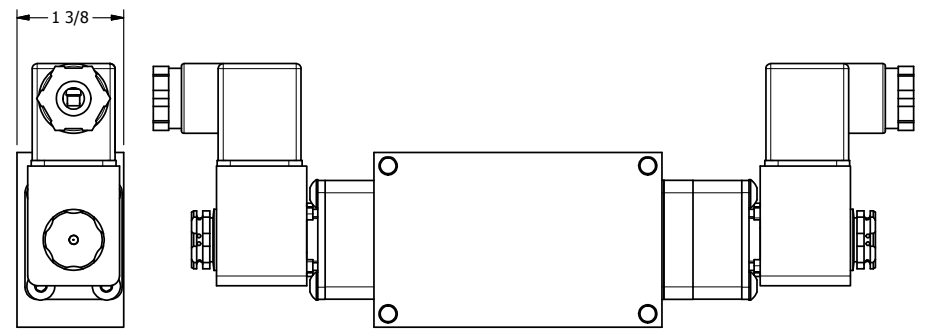

4 3 2 1

3/8" CORD GRIP DIN CAP INCLUDED
FORM A, ACC. TO EN 175301-803,
ISO 4400

1/4" NPTF PORTS
5-PLACES

4 3 2 1

AAA
PRODUCTS
INTERNATIONAL

**AAA PRODUCTS
INTERNATIONAL**
7114 Harry Hines Blvd
Dallas, TX 75235

TITLE: 1/4" SIDE PORT, DBL SOL, 3 POS,
SPR CTR, FLOAT CTR SPL, BRASS & SS,
INTR SAFE, 24VDC, SIDE VENT

DRAWING NO.:
DIM_ZESY2GAC

THE INFORMATION CONTAINED WITHIN THIS DOCUMENT IS PROPRIETARY TO AAA PRODUCTS AND MAY NOT BE DISCLOSED WITHOUT PRIOR WRITTEN CONSENT