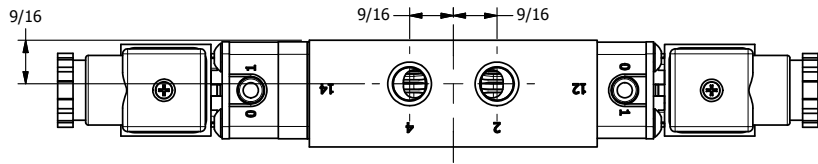

4 3 2 1

3/8" CORD GRIP DIN CAP INCLUDED
FORM A, ACC. TO EN 175301-803,
ISO 4400

1/4" NPTF PORTS
5-PLACES

4 3 2 1

AAA
PRODUCTS
INTERNATIONAL

**AAA PRODUCTS
INTERNATIONAL**
7114 Harry Hines Blvd
Dallas, TX 75235

TITLE: 1/4" SIDE PORT, DBL SOL, 3 POS,
SPR CTR, FLOAT CTR SPL, BRASS & SS,
INTR SAFE, 24VDC, SIDE VENT

DRAWING NO.:
DIM_ZESY2GAC

THE INFORMATION CONTAINED WITHIN THIS DOCUMENT IS PROPRIETARY TO AAA PRODUCTS AND MAY NOT BE DISCLOSED WITHOUT PRIOR WRITTEN CONSENT