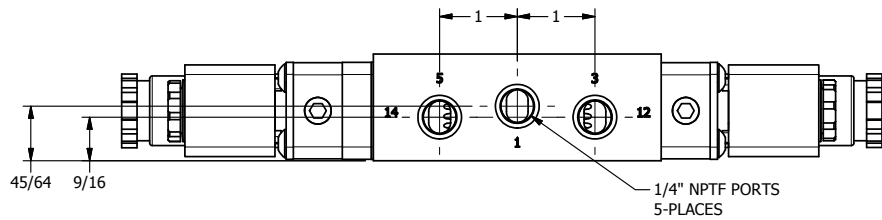

4 3 2 1

4 3 2 1

AAA
PRODUCTS
INTERNATIONAL

**AAA PRODUCTS
INTERNATIONAL**
7114 Harry Hines Blvd
Dallas, TX 75235

TITLE: 1/4" SIDE PORT, DBL SOL, 3 POS,
SPR CTR, SOL SHFT, FLOAT CTR SPL,
BRASS & SS, INTR SAFE, 24VDC

DRAWING NO.:
DIM_ZESY2GA

THE INFORMATION CONTAINED WITHIN THIS DOCUMENT IS PROPRIETARY TO AAA PRODUCTS AND MAY NOT BE DISCLOSED WITHOUT PRIOR WRITTEN CONSENT