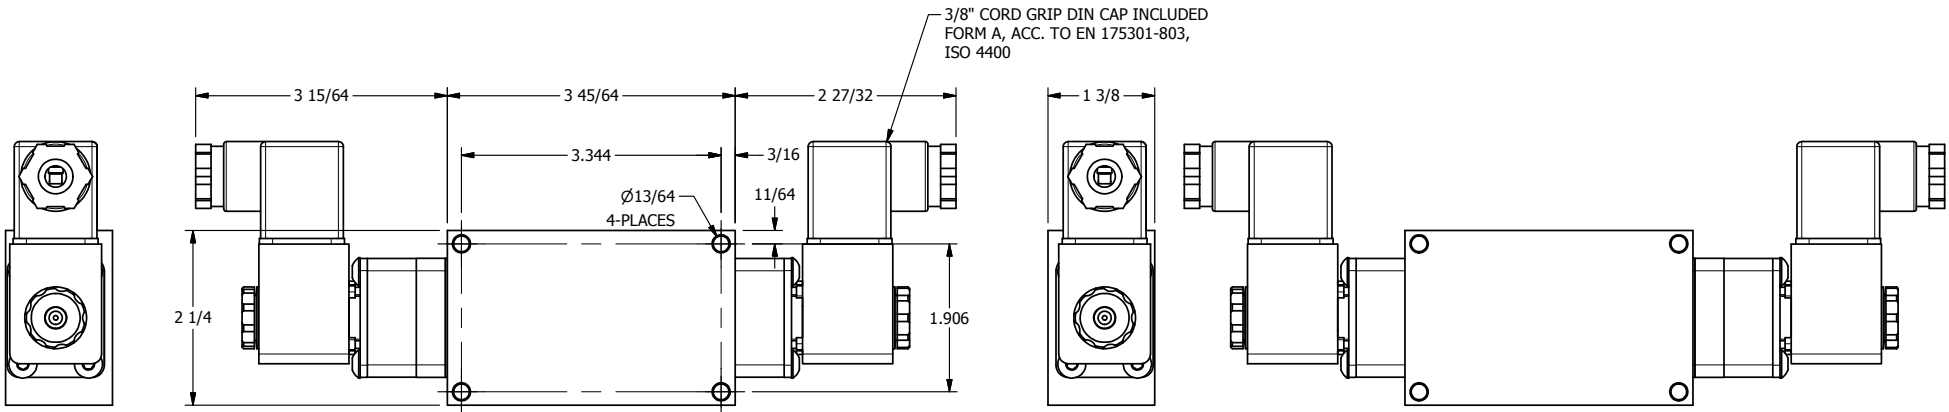

4 3 2 1

4 3 2 1

AAA
PRODUCTS
INTERNATIONAL

**AAA PRODUCTS
INTERNATIONAL**
7114 Harry Hines Blvd
Dallas, TX 75235

TITLE: 1/4" SIDE PORT, DBL SOL, 3 POS,
SPR CTR, SOL SHFT, FLOAT CTR SPL,
BRASS & SS, INTR SAFE, 24VDC

DRAWING NO.:
DIM_ZESY2GA

THE INFORMATION CONTAINED WITHIN THIS DOCUMENT IS PROPRIETARY TO AAA PRODUCTS AND MAY NOT BE DISCLOSED WITHOUT PRIOR WRITTEN CONSENT