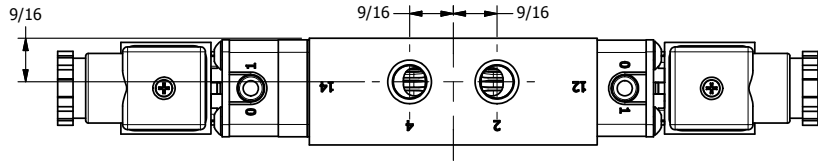

4 3 2 1

4 3 2 1

AAA
PRODUCTS
INTERNATIONAL

**AAA PRODUCTS
INTERNATIONAL**
7114 Harry Hines Blvd
Dallas, TX 75235

TITLE: 1/4" SIDE PORT, DBL SOL, 3 POS,
SPR CTR, SOL SHFT, FLOAT CTR SPL,
BRASS & SS, INTR SAFE, 24VDC

DRAWING NO.:
DIM_ZESY2GA

THE INFORMATION CONTAINED WITHIN THIS DOCUMENT IS PROPRIETARY TO AAA PRODUCTS AND MAY NOT BE DISCLOSED WITHOUT PRIOR WRITTEN CONSENT