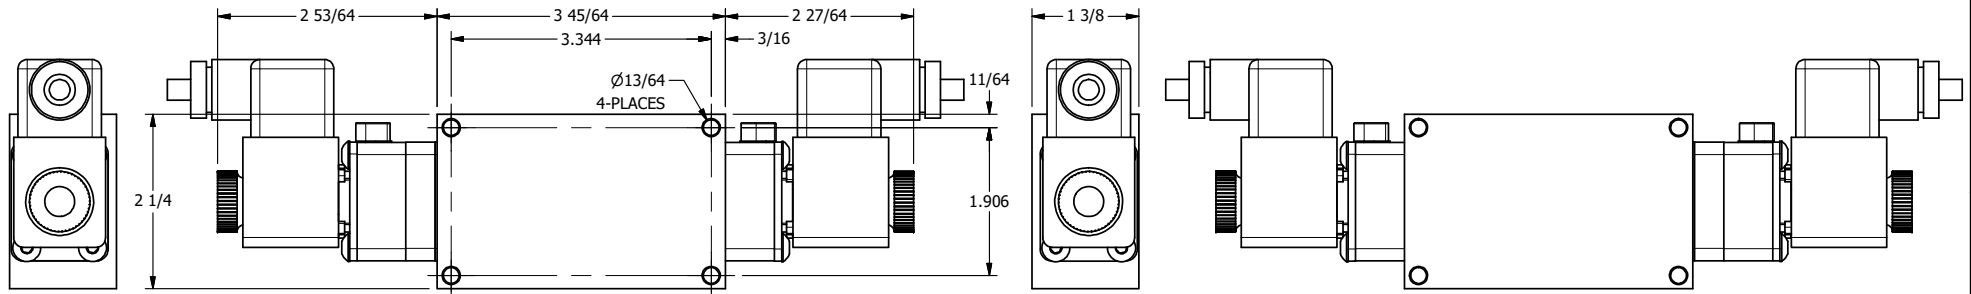

4 3 2 1

4 3 2

TITLE: 1/4" SIDE PORT, DBL SOL, 3 POS,  
SPR CTR, REGEN CTR SPL, BRASS & SS,  
ATEX, LCKNG OVRD, DUST EXCLDR

DRAWING NO.:  
DIM\_ZESY2DTOL

THE INFORMATION CONTAINED WITHIN THIS DOCUMENT IS PROPRIETARY TO AAA PRODUCTS AND MAY NOT BE DISCLOSED WITHOUT PRIOR WRITTEN CONSENT