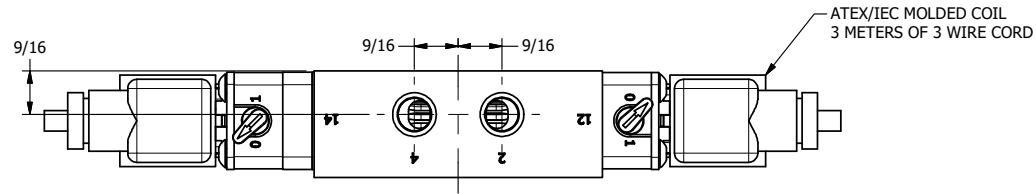

4 3 2 1

4 3 2

TITLE: 1/4" SIDE PORT, DBL SOL, 3 POS,  
SPR CTR, REGEN CTR SPL, BRASS & SS,  
ATEX, LCKNG OVRD, DUST EXCLDR

DRAWING NO.:  
DIM\_ZESY2DTOL

THE INFORMATION CONTAINED WITHIN THIS DOCUMENT IS PROPRIETARY TO AAA PRODUCTS AND MAY NOT BE DISCLOSED WITHOUT PRIOR WRITTEN CONSENT