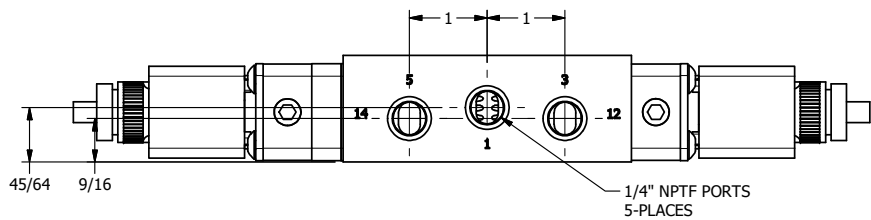

4 3 2 1

4 3 2

TITLE: 1/4" SIDE PORT, DBL SOL, 3 POS,  
SPR CTR, REGEN CTR SPL, BRASS & SS,  
ATEX, LCKNG OVRD, DUST EXCLDR

DRAWING NO.:  
DIM\_ZESY2DTOL

THE INFORMATION CONTAINED WITHIN THIS DOCUMENT IS PROPRIETARY TO AAA PRODUCTS AND MAY NOT BE DISCLOSED WITHOUT PRIOR WRITTEN CONSENT