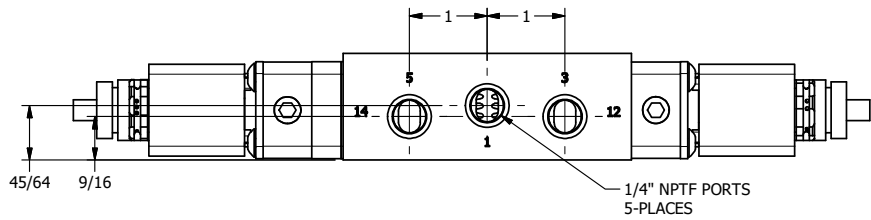

4 3 2 1

**AAA**  
PRODUCTS  
INTERNATIONAL

**AAA PRODUCTS  
INTERNATIONAL**  
7114 Harry Hines Blvd  
Dallas, TX 75235

TITLE: 1/4" SIDE PORT, DBL SOL, 3 POS,  
SPR CTR, REGEN CTR SPL, BR & SS,  
ATEX, LCKNG OVRD, SIDE VENT

DRAWING NO.:  
DIM\_ZESY2DTC

4 3 2

THE INFORMATION CONTAINED WITHIN THIS DOCUMENT IS PROPRIETARY TO AAA PRODUCTS AND MAY NOT BE DISCLOSED WITHOUT PRIOR WRITTEN CONSENT