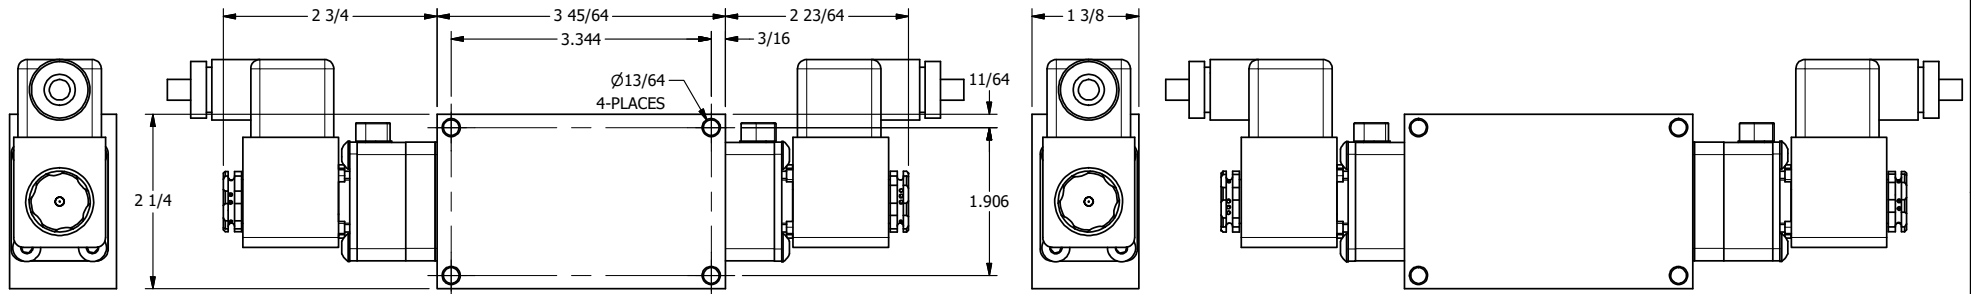

4 3 2 1

**AAA**  
PRODUCTS  
INTERNATIONAL

**AAA PRODUCTS  
INTERNATIONAL**  
7114 Harry Hines Blvd  
Dallas, TX 75235

TITLE: 1/4" SIDE PORT, DBL SOL, 3 POS,  
SPR CTR, REGEN CTR SPL, BR & SS,  
ATEX, LCKNG OVRD, SIDE VENT

DRAWING NO.:  
DIM\_ZESY2DTC

4 3 2

THE INFORMATION CONTAINED WITHIN THIS DOCUMENT IS PROPRIETARY TO AAA PRODUCTS AND MAY NOT BE DISCLOSED WITHOUT PRIOR WRITTEN CONSENT