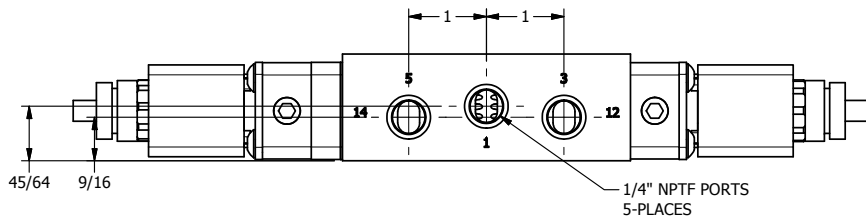

4 3 2 1

B

B

A

A

4 3 2 1

2

AAA
PRODUCTS
INTERNATIONAL

**AAA PRODUCTS
INTERNATIONAL**
7114 Harry Hines Blvd
Dallas, TX 75235

TITLE: 1/4" SIDE PORT, DBL SOL, 3 POS,
SPR CTR, SOL SHFT, REGEN CTR SPL,
BRASS & SS, ATEX, LCKNG OVRD

DRAWING NO.:
DIM_ZESY2DTO

THE INFORMATION CONTAINED WITHIN THIS DOCUMENT IS PROPRIETARY TO AAA PRODUCTS AND MAY NOT BE DISCLOSED WITHOUT PRIOR WRITTEN CONSENT