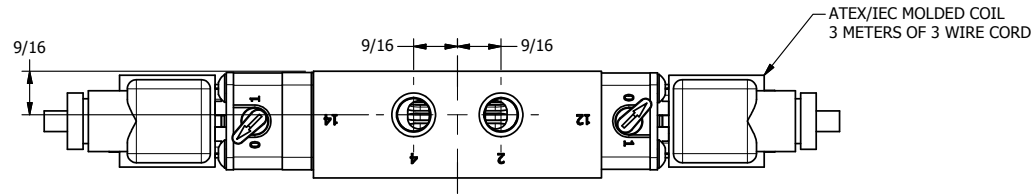

4 3 2 1

B

B

A

A

4 3 2 1

2

AAA
PRODUCTS
INTERNATIONAL

**AAA PRODUCTS
INTERNATIONAL**
7114 Harry Hines Blvd
Dallas, TX 75235

TITLE: 1/4" SIDE PORT, DBL SOL, 3 POS,
SPR CTR, SOL SHFT, REGEN CTR SPL,
BRASS & SS, ATEX, LCKNG OVRD

DRAWING NO.:
DIM_ZESY2DTO

THE INFORMATION CONTAINED WITHIN THIS DOCUMENT IS PROPRIETARY TO AAA PRODUCTS AND MAY NOT BE DISCLOSED WITHOUT PRIOR WRITTEN CONSENT