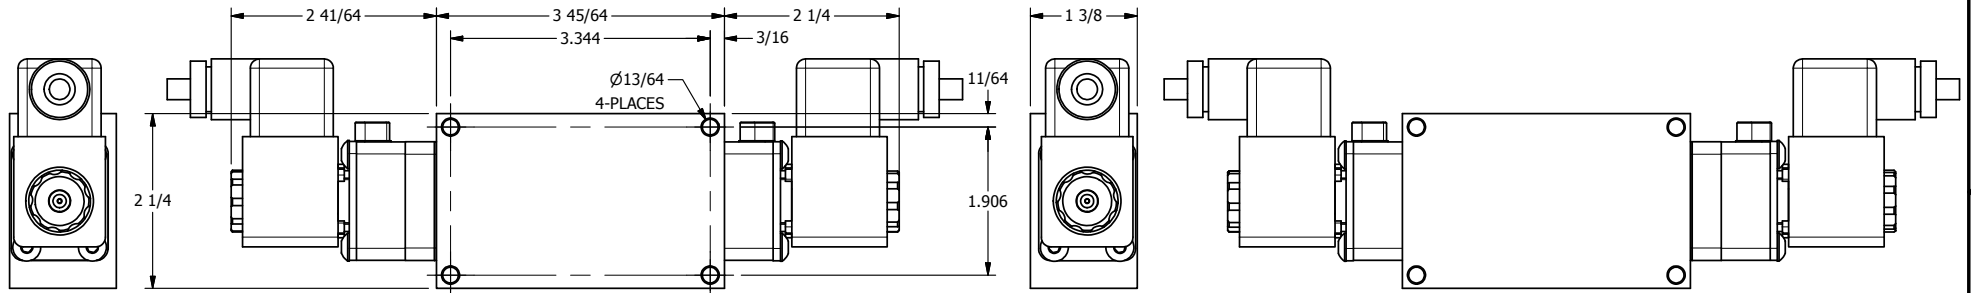

4 3 2 1

B

B

A

A

4 3 2 1

2

AAA
PRODUCTS
INTERNATIONAL

**AAA PRODUCTS
INTERNATIONAL**
7114 Harry Hines Blvd
Dallas, TX 75235

TITLE: 1/4" SIDE PORT, DBL SOL, 3 POS,
SPR CTR, SOL SHFT, REGEN CTR SPL,
BRASS & SS, ATEX, LCKNG OVRD

DRAWING NO.:
DIM_ZESY2DTO

THE INFORMATION CONTAINED WITHIN THIS DOCUMENT IS PROPRIETARY TO AAA PRODUCTS AND MAY NOT BE DISCLOSED WITHOUT PRIOR WRITTEN CONSENT