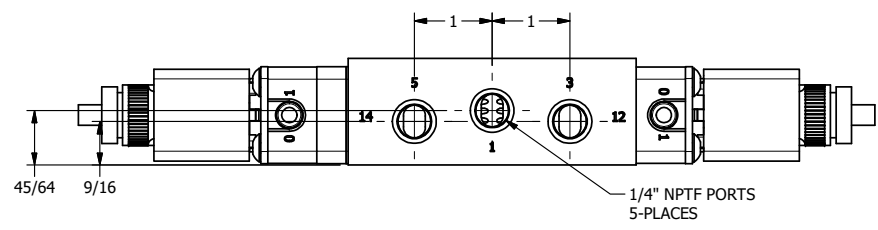

4 3 2 1

AAA
PRODUCTS
INTERNATIONAL

**AAA PRODUCTS
INTERNATIONAL**
7114 Harry Hines Blvd
Dallas, TX 75235

TITLE: 1/4" SIDE PORT, DBL SOL, 3 POS,
REGEN SPR CTR, ATEX,
BR & SS, DUST EXCLDR, EXT PILOT

DRAWING NO.:
DIM_ZESY2DTLZ