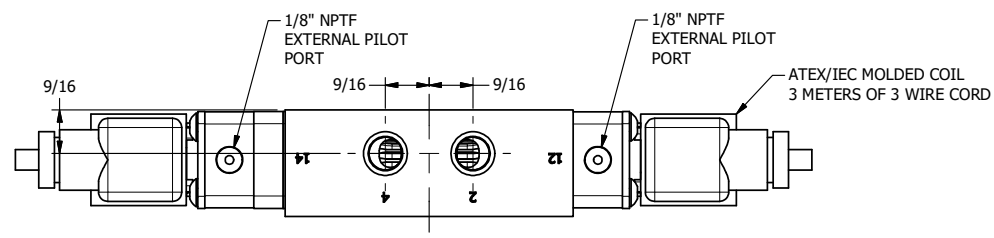

4 3 2 1

AAA
PRODUCTS
INTERNATIONAL

**AAA PRODUCTS
INTERNATIONAL**
7114 Harry Hines Blvd
Dallas, TX 75235

TITLE: 1/4" SIDE PORT, DBL SOL, 3 POS,
REGEN SPR CTR, ATEX,
BR & SS, DUST EXCLDR, EXT PILOT

DRAWING NO.:
DIM_ZESY2DTLZ