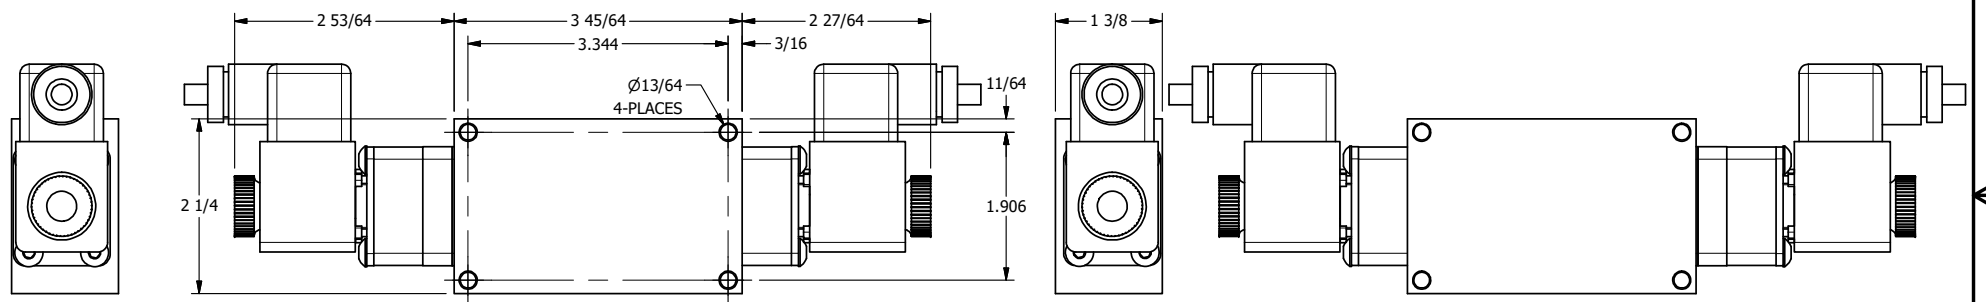

4 3 2 1

AAA
PRODUCTS
INTERNATIONAL

**AAA PRODUCTS
INTERNATIONAL**
7114 Harry Hines Blvd
Dallas, TX 75235

TITLE: 1/4" SIDE PORT, DBL SOL, 3 POS,
REGEN SPR CTR, ATEX,
BR & SS, DUST EXCLDR, EXT PILOT

DRAWING NO.:
DIM_ZESY2DTLZ