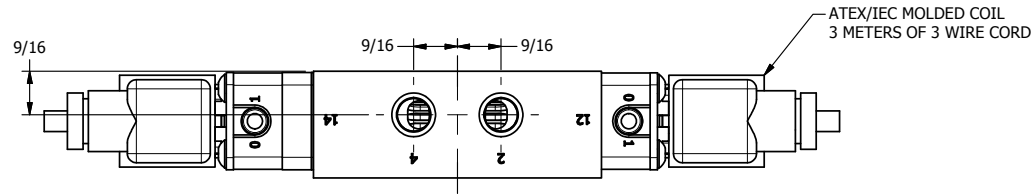

4 3 2 1

B

B

A

A

4 3 2 1

**AAA PRODUCTS
INTERNATIONAL**
7114 Harry Hines Blvd
Dallas, TX 75235

TITLE 1/4" SIDE PORT, DBL SOL, 3 POS,
SPR CTR, REGEN CTR SPL, BRASS & SS,
ATEX, DUST EXCLDR

DRAWING NO.:
DIM_ZESY2DTL

THE INFORMATION CONTAINED WITHIN THIS DOCUMENT IS PROPRIETARY TO AAA PRODUCTS AND MAY NOT BE DISCLOSED WITHOUT PRIOR WRITTEN CONSENT