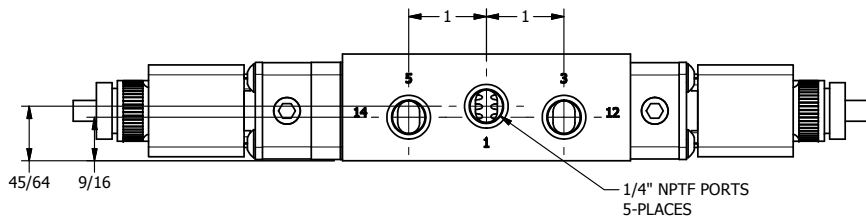

4 3 2 1

B

B

A

A

4 3 2 1

**AAA PRODUCTS
INTERNATIONAL**
7114 Harry Hines Blvd
Dallas, TX 75235

TITLE 1/4" SIDE PORT, DBL SOL, 3 POS,
SPR CTR, REGEN CTR SPL, BRASS & SS,
ATEX, DUST EXCLDR

DRAWING NO.:
DIM_ZESY2DTL

THE INFORMATION CONTAINED WITHIN THIS DOCUMENT IS PROPRIETARY TO AAA PRODUCTS AND MAY NOT BE DISCLOSED WITHOUT PRIOR WRITTEN CONSENT