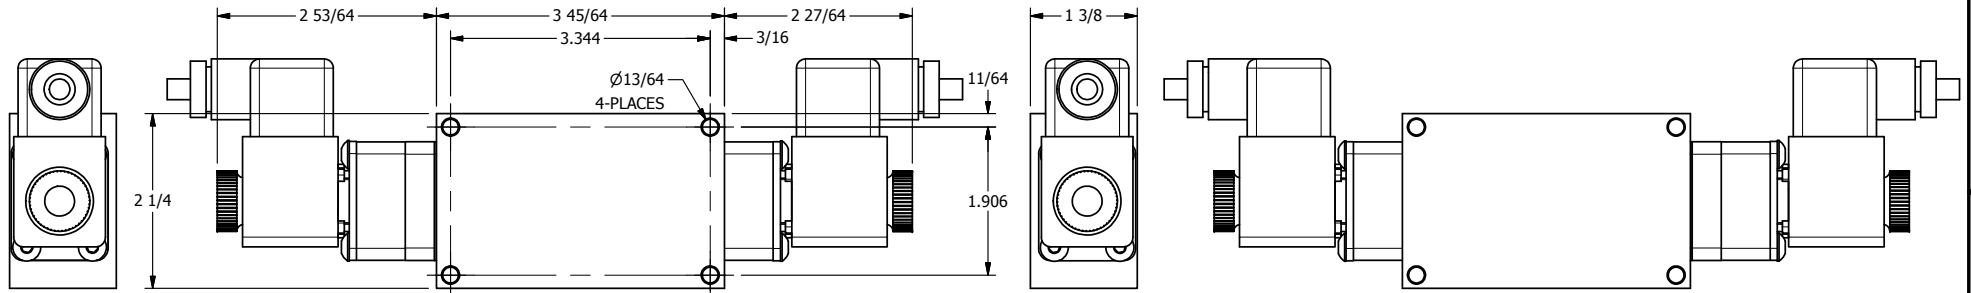

4 3 2 1

B

B

A

A

4 3 2 1

**AAA PRODUCTS
INTERNATIONAL**
7114 Harry Hines Blvd
Dallas, TX 75235

TITLE 1/4" SIDE PORT, DBL SOL, 3 POS,
SPR CTR, REGEN CTR SPL, BRASS & SS,
ATEX, DUST EXCLDR

DRAWING NO.:
DIM_ZESY2DTL

THE INFORMATION CONTAINED WITHIN THIS DOCUMENT IS PROPRIETARY TO AAA PRODUCTS AND MAY NOT BE DISCLOSED WITHOUT PRIOR WRITTEN CONSENT