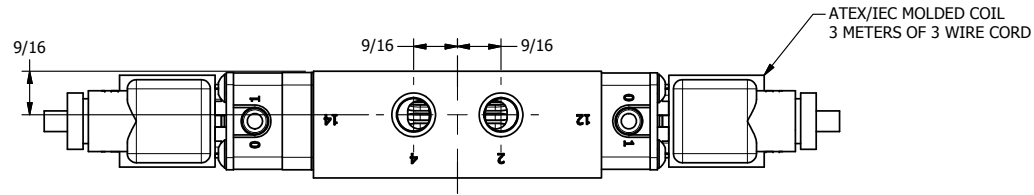

4 3 2 1

B

B

A

A

4 3 2 1

TITLE 1/4" SIDE PORT, DBL SOL, 3 POS,
SPR CTR, SOL SHFT, REGEN CTR SPL,
BRASS & SS, ATEX, SIDE VENT

DRAWING NO.:
DIM_ZESY2DTC