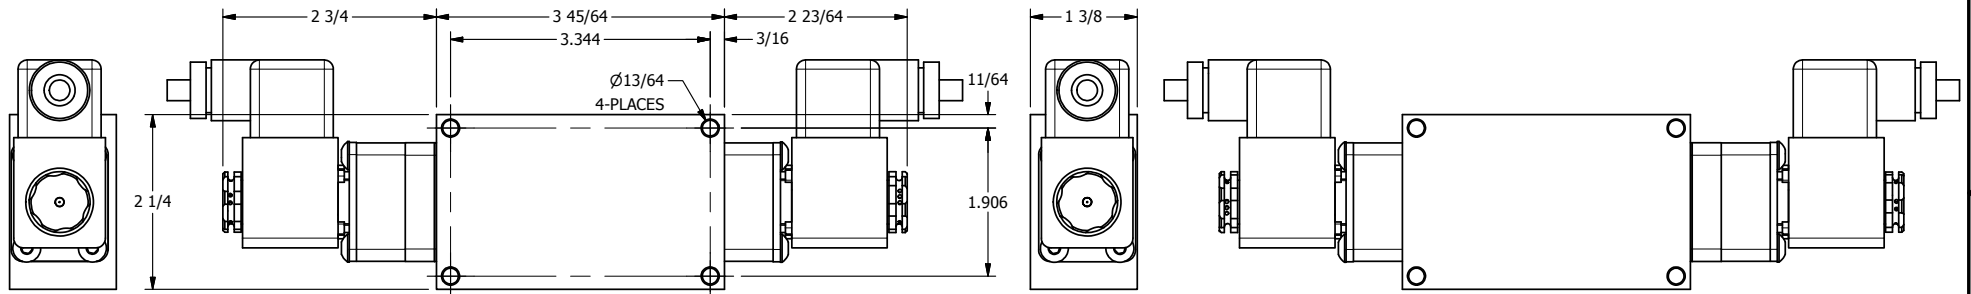

4 3 2 1

B

B

A

A

4 3 2 1

TITLE 1/4" SIDE PORT, DBL SOL, 3 POS,
SPR CTR, SOL SHFT, REGEN CTR SPL,
BRASS & SS, ATEX, SIDE VENT

DRAWING NO.:
DIM_ZESY2DTC