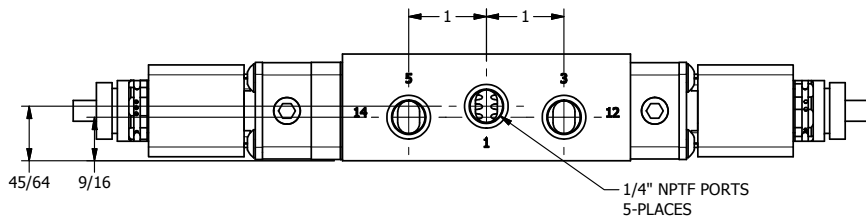

4 3 2 1

B

B

A

A

4 3 2 1

TITLE 1/4" SIDE PORT, DBL SOL, 3 POS,
SPR CTR, SOL SHFT, REGEN CTR SPL,
BRASS & SS, ATEX, SIDE VENT

DRAWING NO.:
DIM_ZESY2DTC