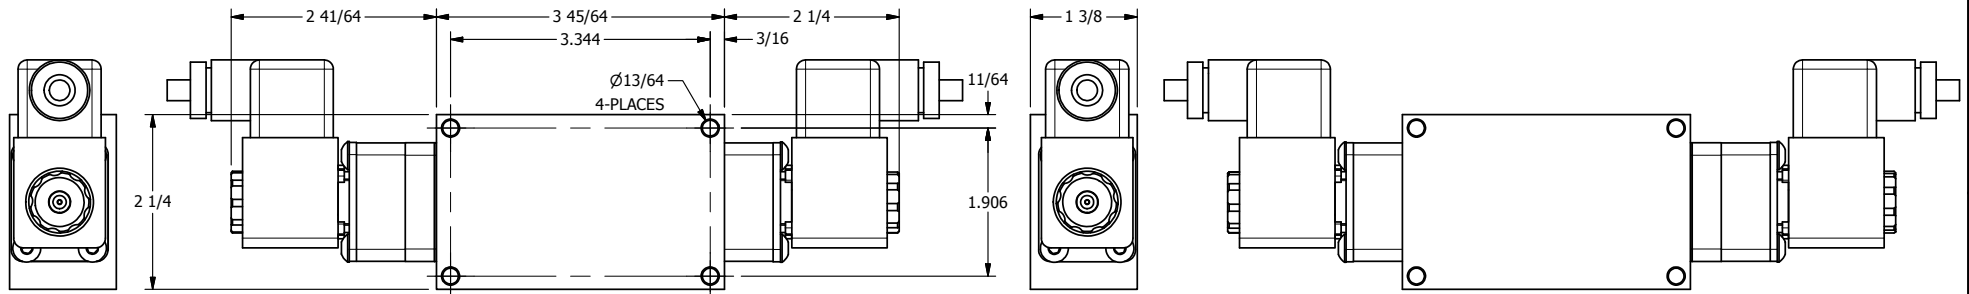

4 3 2 1

B

B

A

A

4 3 2 1

AAA
PRODUCTS
INTERNATIONAL

**AAA PRODUCTS
INTERNATIONAL**
7114 Harry Hines Blvd
Dallas, TX 75235

TITLE 1/4" SIDE PORT, DBL SOL, 3 POS,
SPR CTR, SOL SHFT, REGEN CTR SPL,
BRASS & STAINLESS, ATEX

DRAWING NO.:
DIM_ZESY2DT

THE INFORMATION CONTAINED WITHIN THIS DOCUMENT IS PROPRIETARY TO AAA PRODUCTS AND MAY NOT BE DISCLOSED WITHOUT PRIOR WRITTEN CONSENT