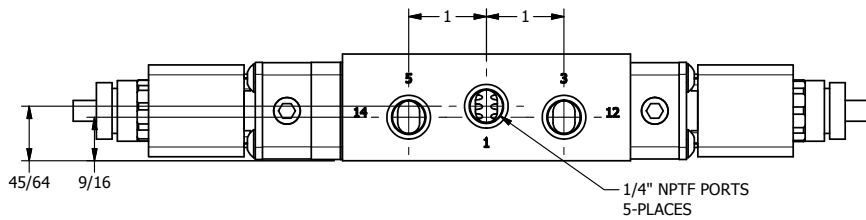

4 3 2 1

B

B

A

A

4 3 2 1

AAA
PRODUCTS
INTERNATIONAL

**AAA PRODUCTS
INTERNATIONAL**
7114 Harry Hines Blvd
Dallas, TX 75235

TITLE 1/4" SIDE PORT, DBL SOL, 3 POS,
SPR CTR, SOL SHFT, REGEN CTR SPL,
BRASS & STAINLESS, ATEX

DRAWING NO.:
DIM_ZESY2DT

THE INFORMATION CONTAINED WITHIN THIS DOCUMENT IS PROPRIETARY TO AAA PRODUCTS AND MAY NOT BE DISCLOSED WITHOUT PRIOR WRITTEN CONSENT