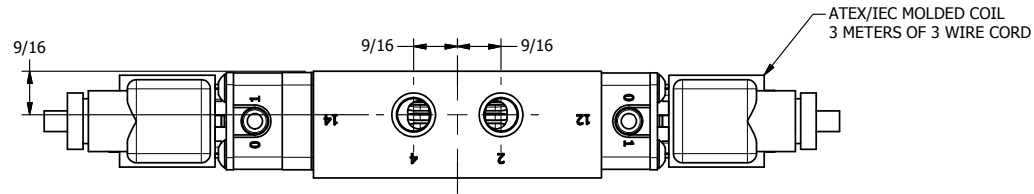

4 3 2 1

B

B

A

A

4 3 2 1

AAA
PRODUCTS
INTERNATIONAL

**AAA PRODUCTS
INTERNATIONAL**
7114 Harry Hines Blvd
Dallas, TX 75235

TITLE 1/4" SIDE PORT, DBL SOL, 3 POS,
SPR CTR, SOL SHFT, REGEN CTR SPL,
BRASS & STAINLESS, ATEX

DRAWING NO.:
DIM_ZESY2DT

THE INFORMATION CONTAINED WITHIN THIS DOCUMENT IS PROPRIETARY TO AAA PRODUCTS AND MAY NOT BE DISCLOSED WITHOUT PRIOR WRITTEN CONSENT