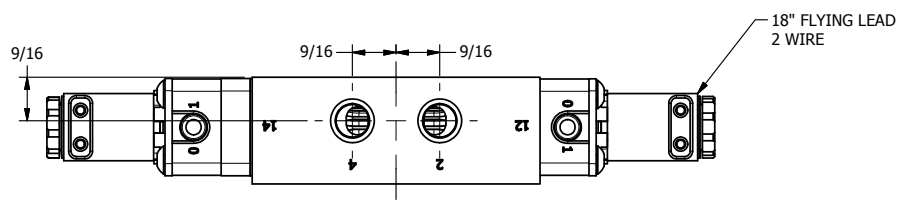

4 3 2 1

AAA
PRODUCTS
INTERNATIONAL

**AAA PRODUCTS
INTERNATIONAL**
7114 Harry Hines Blvd
Dallas, TX 75235

TITLE: 1/4" SIDE PORT, DBL SOL, 3 POS,
SPR CTR, SOL SHFT, REGEN CTR SPL,
BRASS & STAINLESS

DRAWING NO.:
DIM_ZESY2DM