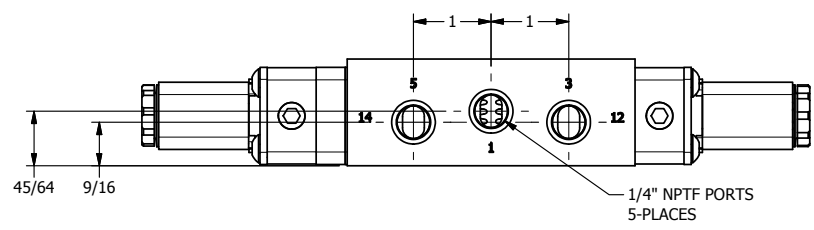

4 3 2 1

AAA
PRODUCTS
INTERNATIONAL

**AAA PRODUCTS
INTERNATIONAL**
7114 Harry Hines Blvd
Dallas, TX 75235

TITLE: 1/4" SIDE PORT, DBL SOL, 3 POS,
SPR CTR, SOL SHFT, REGEN CTR SPL,
BRASS & STAINLESS

DRAWING NO.:
DIM_ZESY2DM