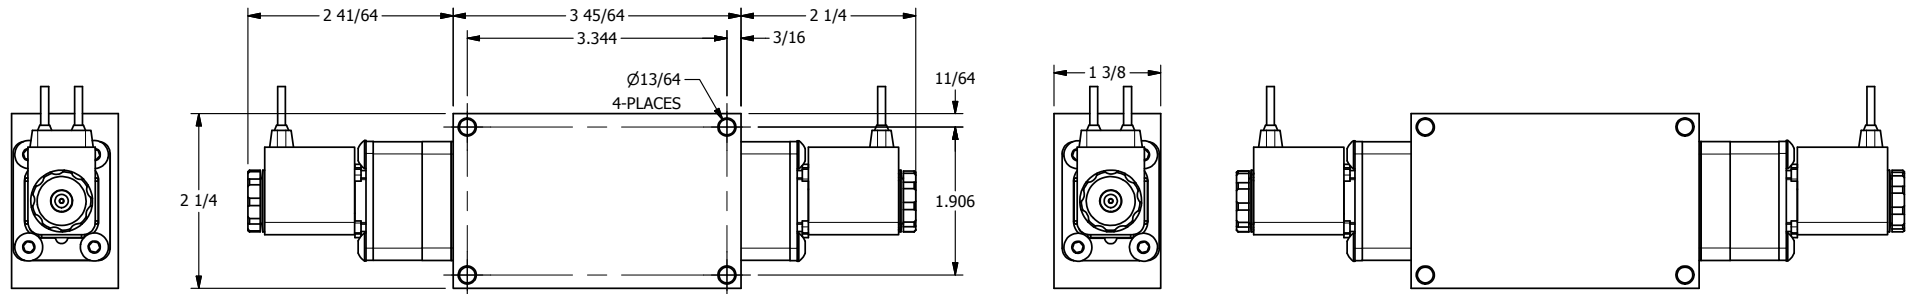

4 3 2 1

AAA
PRODUCTS
INTERNATIONAL

**AAA PRODUCTS
INTERNATIONAL**
7114 Harry Hines Blvd
Dallas, TX 75235

TITLE: 1/4" SIDE PORT, DBL SOL, 3 POS,
SPR CTR, SOL SHFT, REGEN CTR SPL,
BRASS & STAINLESS

DRAWING NO.:
DIM_ZESY2DM