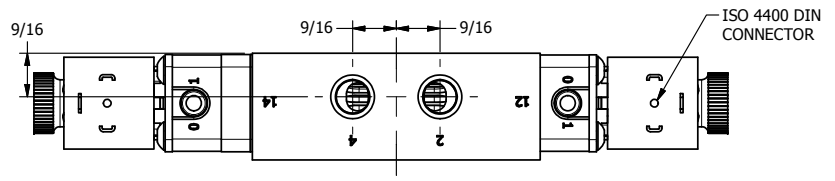

4 3 2 1

4 3 2 1

	AAA PRODUCTS INTERNATIONAL 7114 Harry Hines Blvd Dallas, TX 75235	TITLE 1/4" SIDE PORT, DBL SOL, 3 POS, SPR CTR, REGEN CTR SPL, BRASS & SS, HIGH TEMP, DUST EXCLDR	DRAWING NO.: DIM_ZESY2DHL
--	--	---	-------------------------------------