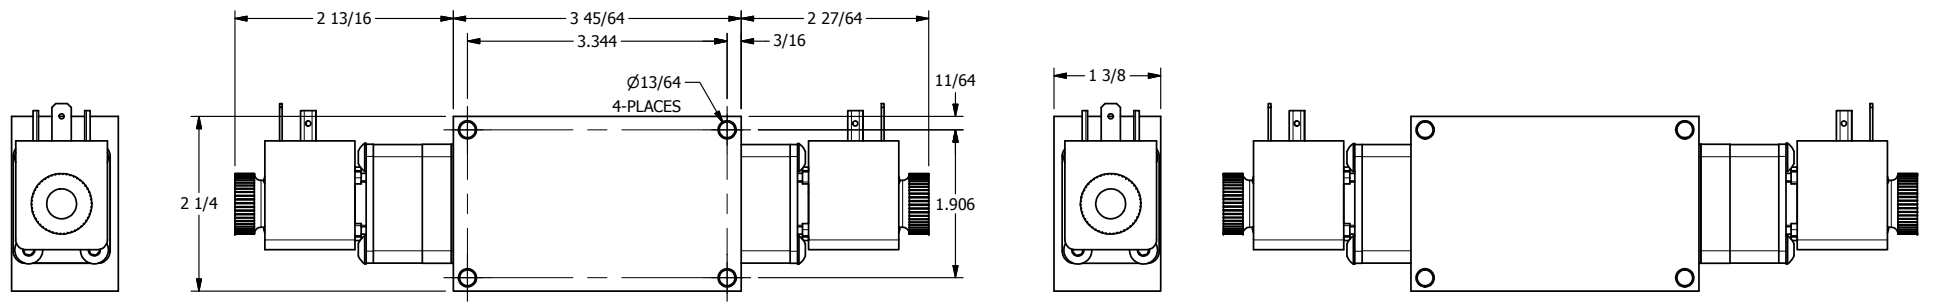

4 3 2 1

4 3 2 1

	AAA PRODUCTS INTERNATIONAL 7114 Harry Hines Blvd Dallas, TX 75235	TITLE 1/4" SIDE PORT, DBL SOL, 3 POS, SPR CTR, REGEN CTR SPL, BRASS & SS, HIGH TEMP, DUST EXCLDR	DRAWING NO.: DIM_ZESY2DHL
--	--	---	-------------------------------------