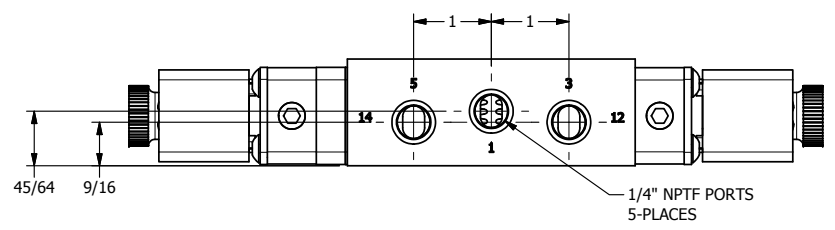

4 3 2 1

4 3 2 1

	AAA PRODUCTS INTERNATIONAL 7114 Harry Hines Blvd Dallas, TX 75235	TITLE 1/4" SIDE PORT, DBL SOL, 3 POS, SPR CTR, REGEN CTR SPL, BRASS & SS, HIGH TEMP, DUST EXCLDR	DRAWING NO.: DIM_ZESY2DHL
--	--	---	-------------------------------------