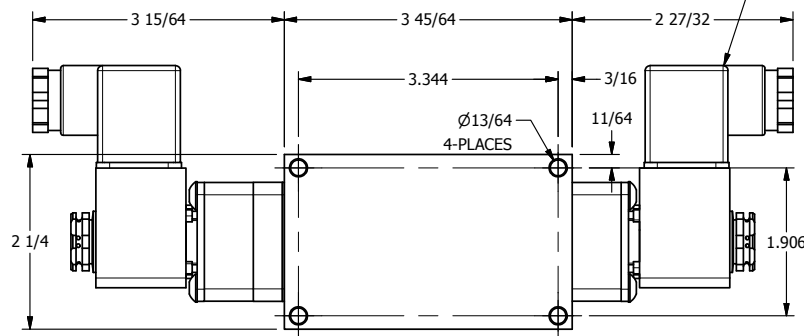

4 3 2 1

3/8" CORD GRIP DIN CAP INCLUDED  
FORM A, ACC. TO EN 175301-803,  
ISO 4400

4 3 2 1

**AAA**  
PRODUCTS  
INTERNATIONAL

**AAA PRODUCTS  
INTERNATIONAL**  
7114 Harry Hines Blvd  
Dallas, TX 75235

TITLE: 1/4" SIDE PORT, DBL SOL, 3 POS,  
SPR CTR, REGEN CTR SPL, BRASS & SS,  
INTR SAFE, 24VDC, SIDE VENT

DRAWING NO.:  
DIM\_ZESY2DAC

THE INFORMATION CONTAINED WITHIN THIS DOCUMENT IS PROPRIETARY TO AAA PRODUCTS AND MAY NOT BE DISCLOSED WITHOUT PRIOR WRITTEN CONSENT