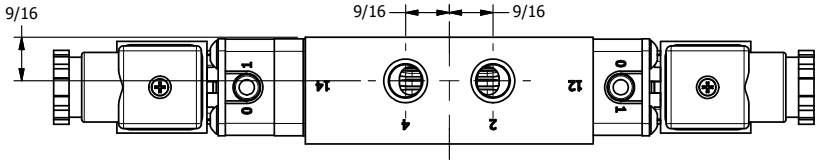

4 3 2 1

3/8" CORD GRIP DIN CAP INCLUDED  
FORM A, ACC. TO EN 175301-803,  
ISO 4400

4 3 2 1

**AAA**  
PRODUCTS  
INTERNATIONAL

**AAA PRODUCTS  
INTERNATIONAL**  
7114 Harry Hines Blvd  
Dallas, TX 75235

TITLE: 1/4" SIDE PORT, DBL SOL, 3 POS,  
SPR CTR, REGEN CTR SPL, BRASS & SS,  
INTR SAFE, 24VDC, SIDE VENT