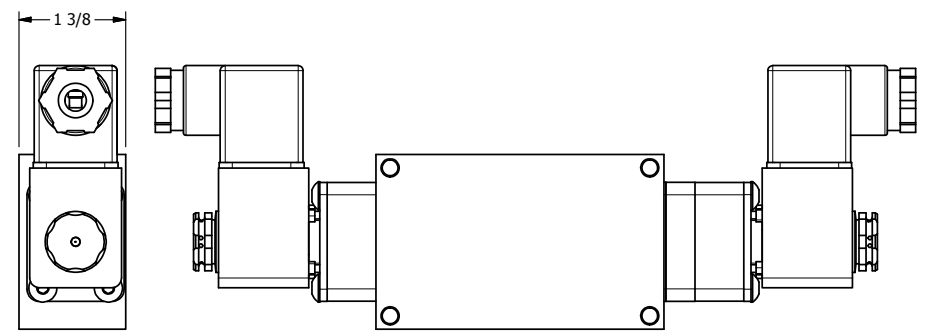

4 3 2 1

3/8" CORD GRIP DIN CAP INCLUDED  
FORM A, ACC. TO EN 175301-803,  
ISO 4400

4 3 2 1

**AAA**  
PRODUCTS  
INTERNATIONAL

**AAA PRODUCTS  
INTERNATIONAL**  
7114 Harry Hines Blvd  
Dallas, TX 75235

TITLE: 1/4" SIDE PORT, DBL SOL, 3 POS,  
SPR CTR, REGEN CTR SPL, BRASS & SS,  
INTR SAFE, 24VDC, SIDE VENT

DRAWING NO.:  
DIM\_ZESY2DAC

THE INFORMATION CONTAINED WITHIN THIS DOCUMENT IS PROPRIETARY TO AAA PRODUCTS AND MAY NOT BE DISCLOSED WITHOUT PRIOR WRITTEN CONSENT