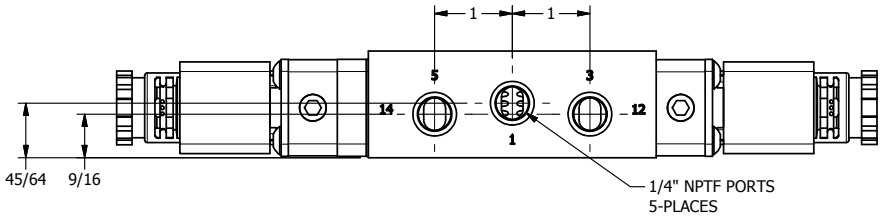

4 3 2 1

3/8" CORD GRIP DIN CAP INCLUDED  
FORM A, ACC. TO EN 175301-803,  
ISO 4400

4 3 2 1

**AAA**  
PRODUCTS  
INTERNATIONAL

**AAA PRODUCTS  
INTERNATIONAL**  
7114 Harry Hines Blvd  
Dallas, TX 75235

TITLE: 1/4" SIDE PORT, DBL SOL, 3 POS,  
SPR CTR, REGEN CTR SPL, BRASS & SS,  
INTR SAFE, 24VDC, SIDE VENT

DRAWING NO.:  
DIM\_ZESY2DAC

THE INFORMATION CONTAINED WITHIN THIS DOCUMENT IS PROPRIETARY TO AAA PRODUCTS AND MAY NOT BE DISCLOSED WITHOUT PRIOR WRITTEN CONSENT