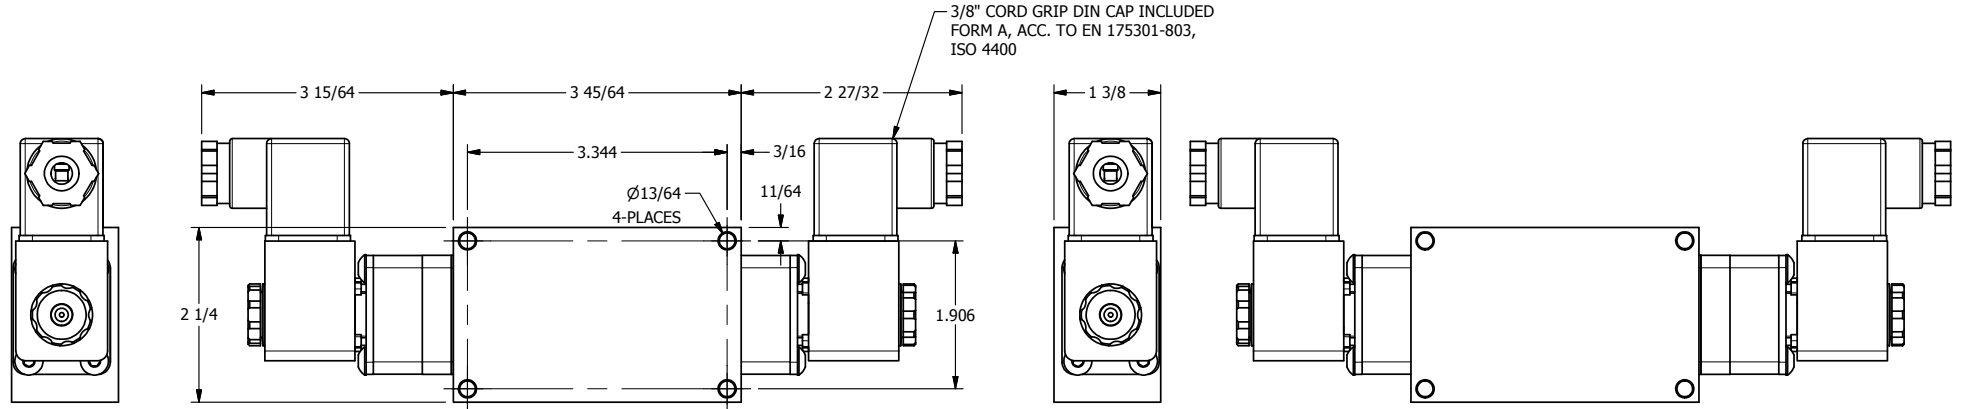

4 3 2 1

AAA
PRODUCTS
INTERNATIONAL

**AAA PRODUCTS
INTERNATIONAL**
7114 Harry Hines Blvd
Dallas, TX 75235

TITLE: 1/4" SIDE PORT, DBL SOL, 3 POS,
SPR CTR, SOL SHFT, REGEN CTR SPL,
BRASS & SS, INTR SAFE, 24VDC

DRAWING NO.:
DIM_ZESY2DA

4 3 2 1

THE INFORMATION CONTAINED WITHIN THIS DOCUMENT IS PROPRIETARY TO AAA PRODUCTS AND MAY NOT BE DISCLOSED WITHOUT PRIOR WRITTEN CONSENT