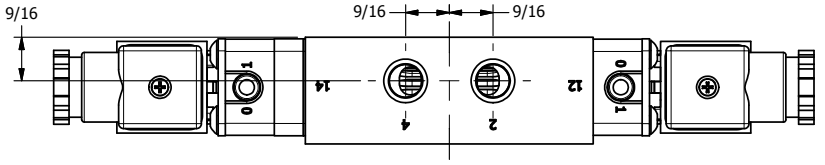

4 3 2 1

AAA
PRODUCTS
INTERNATIONAL

**AAA PRODUCTS
INTERNATIONAL**
7114 Harry Hines Blvd
Dallas, TX 75235

TITLE: 1/4" SIDE PORT, DBL SOL, 3 POS,
SPR CTR, SOL SHFT, REGEN CTR SPL,
BRASS & SS, INTR SAFE, 24VDC

DRAWING NO.:
DIM_ZESY2DA

4 3 2 1

THE INFORMATION CONTAINED WITHIN THIS DOCUMENT IS PROPRIETARY TO AAA PRODUCTS AND MAY NOT BE DISCLOSED WITHOUT PRIOR WRITTEN CONSENT