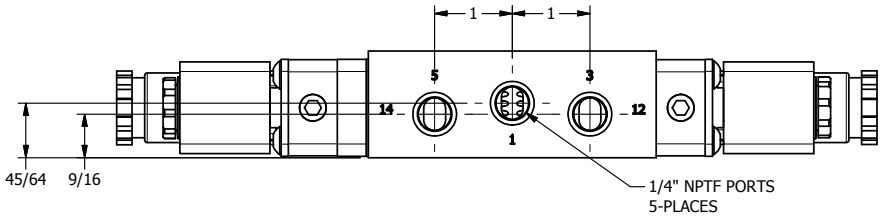

4 3 2 1

AAA
PRODUCTS
INTERNATIONAL

**AAA PRODUCTS
INTERNATIONAL**
7114 Harry Hines Blvd
Dallas, TX 75235

TITLE: 1/4" SIDE PORT, DBL SOL, 3 POS,
SPR CTR, SOL SHFT, REGEN CTR SPL,
BRASS & SS, INTR SAFE, 24VDC

DRAWING NO.:
DIM_ZESY2DA

4 3 2 1

THE INFORMATION CONTAINED WITHIN THIS DOCUMENT IS PROPRIETARY TO AAA PRODUCTS AND MAY NOT BE DISCLOSED WITHOUT PRIOR WRITTEN CONSENT