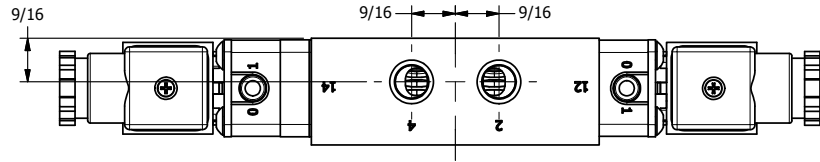

4 3 2 1

3/8" CORD GRIP DIN CAP INCLUDED  
FORM A, ACC. TO EN 175301-803,  
ISO 4400

4 3 2 1

**AAA**  
PRODUCTS  
INTERNATIONAL

**AAA PRODUCTS  
INTERNATIONAL**  
7114 Harry Hines Blvd  
Dallas, TX 75235

TITLE: 1/4" SIDE PORT, DBL SOL, 3 POS,  
SPR CTR, SOL SHFT, CLSD CTR SPL,  
BR & SS, INTR SAFE, 24VDC, EXCLDR

DRAWING NO.:  
DIM\_ZESY2AL

THE INFORMATION CONTAINED WITHIN THIS DOCUMENT IS PROPRIETARY TO AAA PRODUCTS AND MAY NOT BE DISCLOSED WITHOUT PRIOR WRITTEN CONSENT