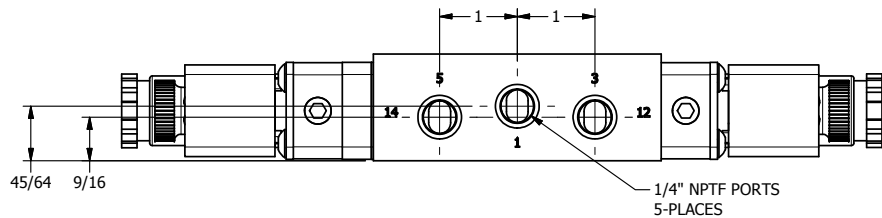

4 3 2 1

3/8" CORD GRIP DIN CAP INCLUDED  
FORM A, ACC. TO EN 175301-803,  
ISO 4400

4 3 2 1

**AAA**  
PRODUCTS  
INTERNATIONAL

**AAA PRODUCTS  
INTERNATIONAL**  
7114 Harry Hines Blvd  
Dallas, TX 75235

TITLE: 1/4" SIDE PORT, DBL SOL, 3 POS,  
SPR CTR, SOL SHFT, CLSD CTR SPL,  
BR & SS, INTR SAFE, 24VDC, EXCLDR

DRAWING NO.:  
DIM\_ZESY2AL

THE INFORMATION CONTAINED WITHIN THIS DOCUMENT IS PROPRIETARY TO AAA PRODUCTS AND MAY NOT BE DISCLOSED WITHOUT PRIOR WRITTEN CONSENT