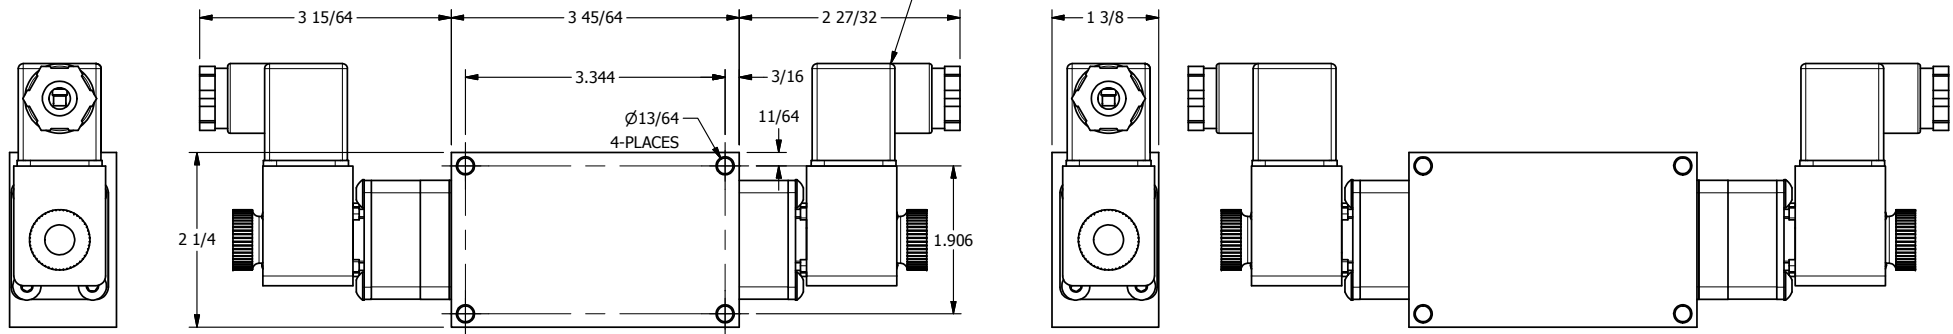

4 3 2 1

3/8" CORD GRIP DIN CAP INCLUDED  
FORM A, ACC. TO EN 175301-803,  
ISO 4400

4 3 2 1

**AAA**  
PRODUCTS  
INTERNATIONAL

**AAA PRODUCTS  
INTERNATIONAL**  
7114 Harry Hines Blvd  
Dallas, TX 75235

TITLE: 1/4" SIDE PORT, DBL SOL, 3 POS,  
SPR CTR, SOL SHFT, CLSD CTR SPL,  
BR & SS, INTR SAFE, 24VDC, EXCLDR

DRAWING NO.:  
DIM\_ZESY2AL

THE INFORMATION CONTAINED WITHIN THIS DOCUMENT IS PROPRIETARY TO AAA PRODUCTS AND MAY NOT BE DISCLOSED WITHOUT PRIOR WRITTEN CONSENT