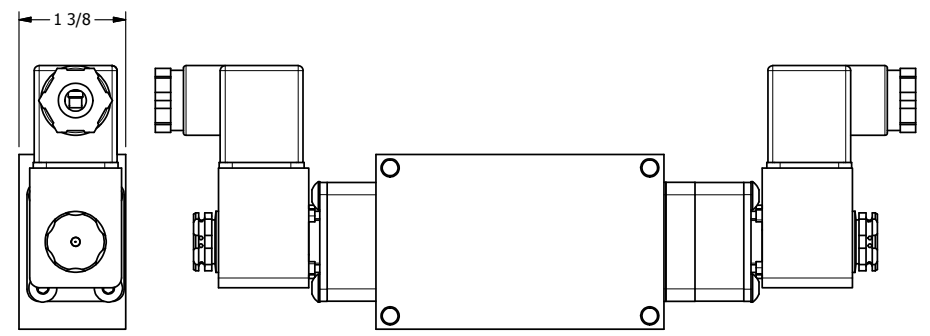

4 3 2 1

3/8" CORD GRIP DIN CAP INCLUDED  
FORM A, ACC. TO EN 175301-803,  
ISO 4400

4 3 2 1

**AAA**  
PRODUCTS  
INTERNATIONAL

**AAA PRODUCTS  
INTERNATIONAL**  
7114 Harry Hines Blvd  
Dallas, TX 75235

TITLE: 1/4" SIDE PORT, DBL SOL, 3 POS,  
SPR CTR, CLSD CTR SPL, BRASS & SS,  
INTR SAFE, 24VDC, SIDE VENT

DRAWING NO.:  
DIM\_ZESY2AC

THE INFORMATION CONTAINED WITHIN THIS DOCUMENT IS PROPRIETARY TO AAA PRODUCTS AND MAY NOT BE DISCLOSED WITHOUT PRIOR WRITTEN CONSENT