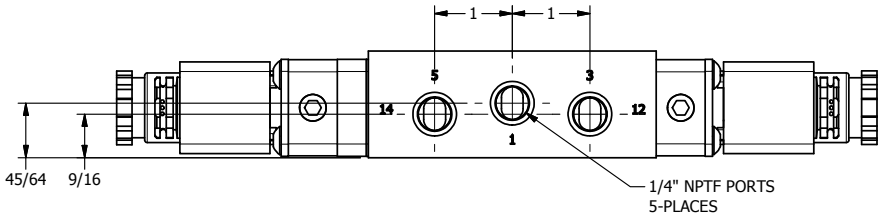

4 3 2 1

3/8" CORD GRIP DIN CAP INCLUDED  
FORM A, ACC. TO EN 175301-803,  
ISO 4400

4 3 2 1

**AAA**  
PRODUCTS  
INTERNATIONAL

**AAA PRODUCTS  
INTERNATIONAL**  
7114 Harry Hines Blvd  
Dallas, TX 75235

TITLE: 1/4" SIDE PORT, DBL SOL, 3 POS,  
SPR CTR, CLSD CTR SPL, BRASS & SS,  
INTR SAFE, 24VDC, SIDE VENT

DRAWING NO.:  
DIM\_ZESY2AC

THE INFORMATION CONTAINED WITHIN THIS DOCUMENT IS PROPRIETARY TO AAA PRODUCTS AND MAY NOT BE DISCLOSED WITHOUT PRIOR WRITTEN CONSENT