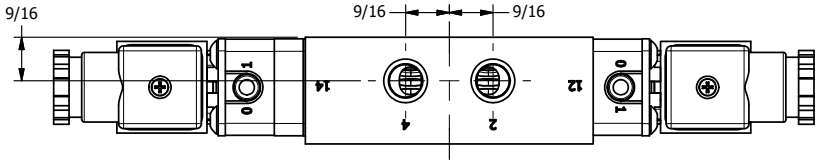

4 3 2 1

3/8" CORD GRIP DIN CAP INCLUDED  
FORM A, ACC. TO EN 175301-803,  
ISO 4400

4 3 2 1

**AAA**  
PRODUCTS  
INTERNATIONAL

**AAA PRODUCTS  
INTERNATIONAL**  
7114 Harry Hines Blvd  
Dallas, TX 75235

TITLE: 1/4" SIDE PORT, DBL SOL, 3 POS,  
SPR CTR, CLSD CTR SPL, BRASS & SS,  
INTR SAFE, 24VDC, SIDE VENT