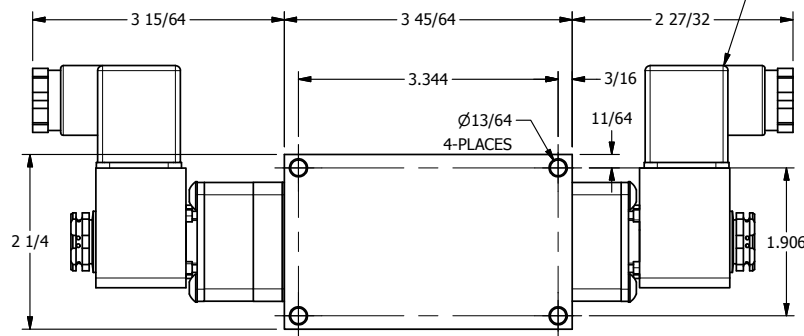

4 3 2 1

3/8" CORD GRIP DIN CAP INCLUDED  
FORM A, ACC. TO EN 175301-803,  
ISO 4400

4 3 2 1

**AAA**  
PRODUCTS  
INTERNATIONAL

**AAA PRODUCTS  
INTERNATIONAL**  
7114 Harry Hines Blvd  
Dallas, TX 75235

TITLE: 1/4" SIDE PORT, DBL SOL, 3 POS,  
SPR CTR, CLSD CTR SPL, BRASS & SS,  
INTR SAFE, 24VDC, SIDE VENT

DRAWING NO.:  
DIM\_ZESY2AC

THE INFORMATION CONTAINED WITHIN THIS DOCUMENT IS PROPRIETARY TO AAA PRODUCTS AND MAY NOT BE DISCLOSED WITHOUT PRIOR WRITTEN CONSENT