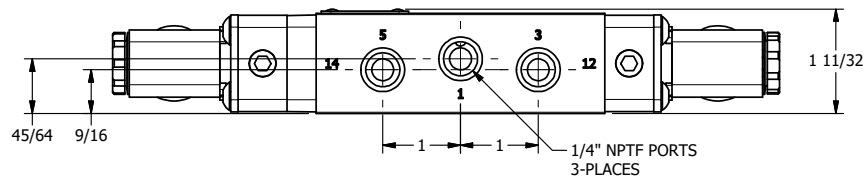

1/2"-14 NPT CONDUIT CONNECTION
18" LEAD, 3 WIRE

AAA
PRODUCTS
INTERNATIONAL

**AAA PRODUCTS
INTERNATIONAL**
7114 Harry Hines Blvd
Dallas, TX 75235

TITLE: 1/4" NAMUR, DBL SOL, 3 POS,
SPR CTR, SOL SHFT, CLSD CTR SPL,
MOLD-OVER, LCKNG OVRD