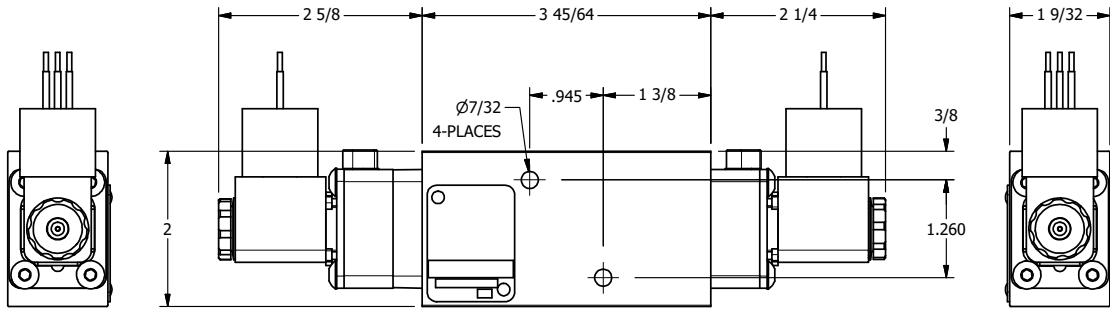

1/2"-14 NPT CONDUIT CONNECTION
18" LEAD, 3 WIRE

AAA
PRODUCTS
INTERNATIONAL

**AAA PRODUCTS
INTERNATIONAL**
7114 Harry Hines Blvd
Dallas, TX 75235

TITLE: 1/4" NAMUR, DBL SOL, 3 POS,
SPR CTR, SOL SHFT, CLSD CTR SPL,
MOLD-OVER, LCKNG OVRD

DRAWING NO.:
DIM_NSY2JO

THE INFORMATION CONTAINED WITHIN THIS DOCUMENT IS PROPRIETARY TO AAA PRODUCTS AND MAY NOT BE DISCLOSED WITHOUT PRIOR WRITTEN CONSENT