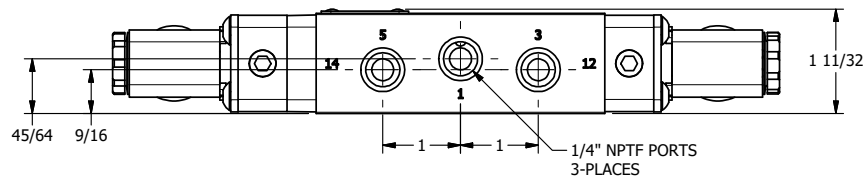

1/2"-14 NPT CONDUIT CONNECTION
18" LEAD, 3 WIRE

AAA
PRODUCTS
INTERNATIONAL

**AAA PRODUCTS
INTERNATIONAL**
7114 Harry Hines Blvd
Dallas, TX 75235

TITLE: 1/4" NAMUR, DBL SOL, 3 POS,
SPR CTR, SOL SHFT, CLSD CTR SPL,
MOLD-OVER

DRAWING NO.:
DIM_NSY2J

THE INFORMATION CONTAINED WITHIN THIS DOCUMENT IS PROPRIETARY TO AAA PRODUCTS AND MAY NOT BE DISCLOSED WITHOUT PRIOR WRITTEN CONSENT