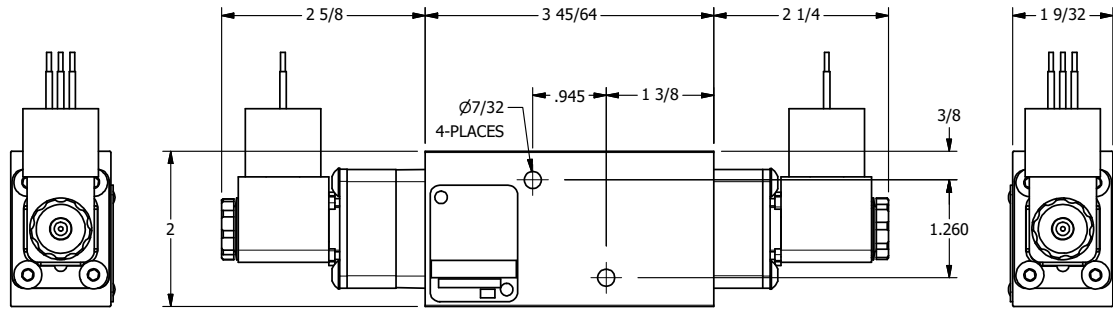

1/2"-14 NPT CONDUIT CONNECTION
18" LEAD, 3 WIRE

AAA
PRODUCTS
INTERNATIONAL

**AAA PRODUCTS
INTERNATIONAL**
7114 Harry Hines Blvd
Dallas, TX 75235

TITLE: 1/4" NAMUR, DBL SOL, 3 POS,
SPR CTR, SOL SHFT, CLSD CTR SPL,
MOLD-OVER

DRAWING NO.:
DIM_NSY2J

THE INFORMATION CONTAINED WITHIN THIS DOCUMENT IS PROPRIETARY TO AAA PRODUCTS AND MAY NOT BE DISCLOSED WITHOUT PRIOR WRITTEN CONSENT