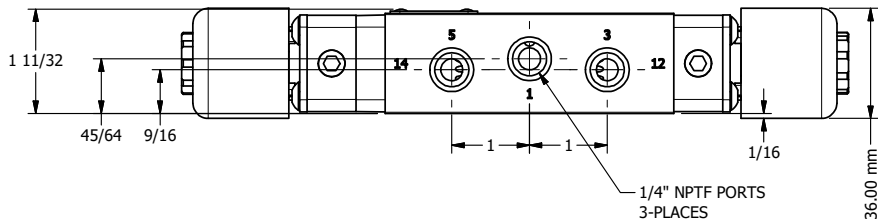

4

3

2

1

1/4" NPTF PORTS
3-PLACES

AAA
PRODUCTS
INTERNATIONAL
7114 Harry Hines Blvd
Dallas, TX 75235

TITLE: 1/4" NAMUR, DBL SOL, 3 POS,
SPR CTR, SOL SHFT, FLOAT CTR SPL,
EXPL PROOF, LCKNG OVRD

DRAWING NO.:
DIM_NSY2GXO