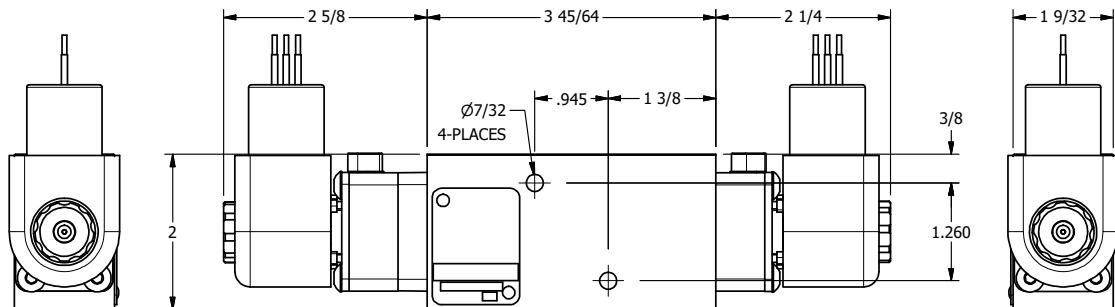

4

3

2

1

1/4" NPTF PORTS
3-PLACES

AAA
PRODUCTS
INTERNATIONAL
7114 Harry Hines Blvd
Dallas, TX 75235

TITLE: 1/4" NAMUR, DBL SOL, 3 POS,
SPR CTR, SOL SHFT, FLOAT CTR SPL,
EXPL PROOF, LCKNG OVRD

DRAWING NO.:
DIM_NSY2GXO