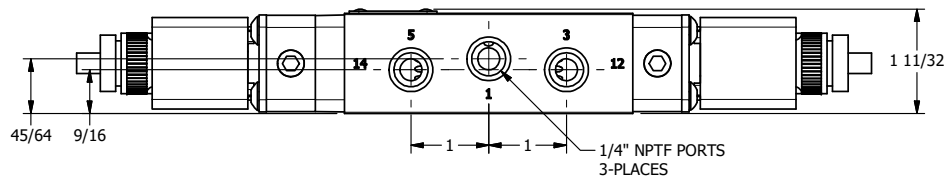

4 3 2 1

4 3 2

TITLE: 1/4" NAMUR, DBL SOL, 3 POS,  
SPR CTR, SOL SHFT, FLOAT CTR SPL,  
ATEX, LCKNG OVRD, DUST EXCLDR

DRAWING NO.:  
DIM\_NSY2GTOL

THE INFORMATION CONTAINED WITHIN THIS DOCUMENT IS PROPRIETARY TO AAA PRODUCTS AND MAY NOT BE DISCLOSED WITHOUT PRIOR WRITTEN CONSENT