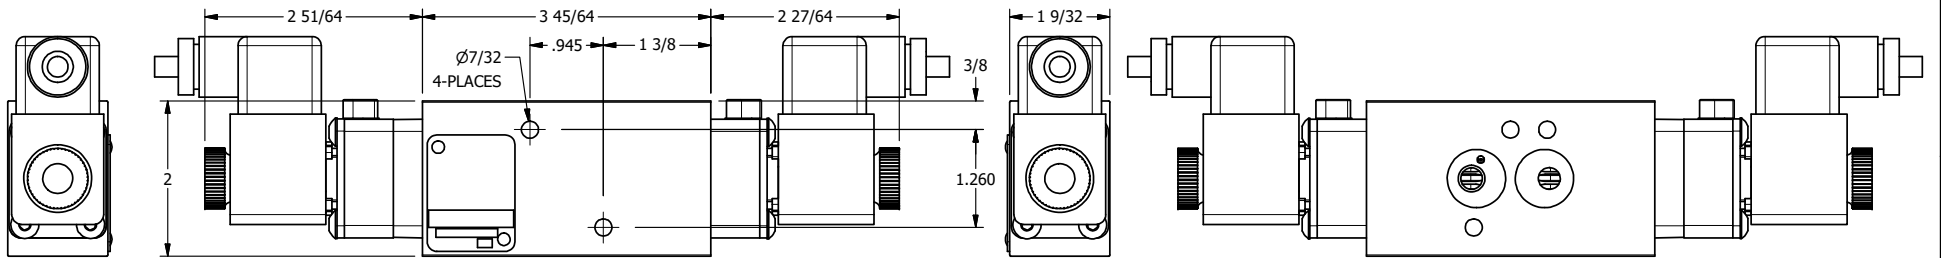

4 3 2 1

4 3 2

TITLE: 1/4" NAMUR, DBL SOL, 3 POS,  
SPR CTR, SOL SHFT, FLOAT CTR SPL,  
ATEX, LCKNG OVRD, DUST EXCLDR

DRAWING NO.:  
DIM\_NSY2GTOL

THE INFORMATION CONTAINED WITHIN THIS DOCUMENT IS PROPRIETARY TO AAA PRODUCTS AND MAY NOT BE DISCLOSED WITHOUT PRIOR WRITTEN CONSENT