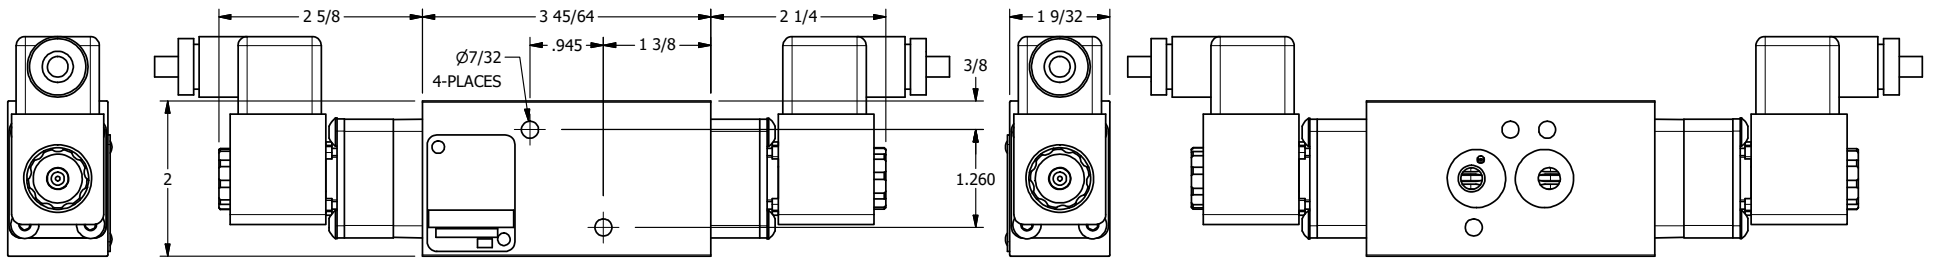

4 | 3 | 2 | 1

4 | 3 | 2

TITLE: 1/4" NAMUR, DBL SOL, 3 POS,
SPR CTR, SOL SHFT, FLOAT CTR SPL,
ATEX

DRAWING NO.:
DIM_NSY2GT

THE INFORMATION CONTAINED WITHIN THIS DOCUMENT IS PROPRIETARY TO AAA PRODUCTS AND MAY NOT BE DISCLOSED WITHOUT PRIOR WRITTEN CONSENT