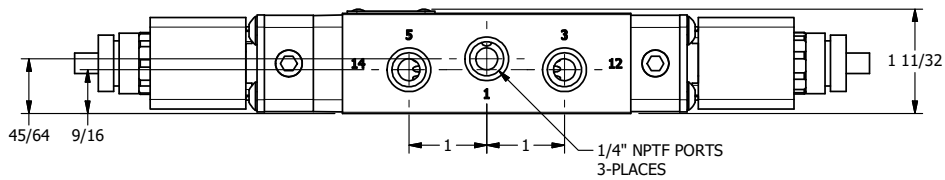

4 | 3 | 2 | 1

4 | 3 | 2

TITLE: 1/4" NAMUR, DBL SOL, 3 POS,
SPR CTR, SOL SHFT, FLOAT CTR SPL,
ATEX

DRAWING NO.:
DIM_NSY2GT

THE INFORMATION CONTAINED WITHIN THIS DOCUMENT IS PROPRIETARY TO AAA PRODUCTS AND MAY NOT BE DISCLOSED WITHOUT PRIOR WRITTEN CONSENT