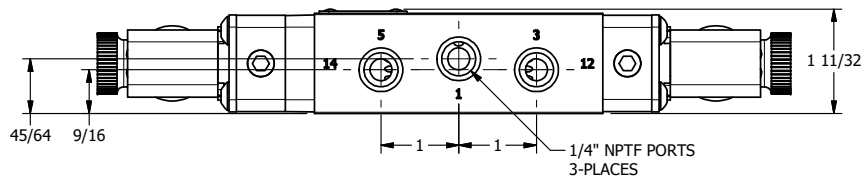

1/2"-14 NPT CONDUIT CONNECTION  
18" LEAD, 3 WIRE

**AAA**  
PRODUCTS  
INTERNATIONAL

**AAA PRODUCTS  
INTERNATIONAL**  
7114 Harry Hines Blvd  
Dallas, TX 75235

TITLE: 1/4" NAMUR, DBL SOL, 3 POS,  
SPR CTR, FLOAT CTR SPL, MOLD-OVER,  
LCKNG OVRD, DUST EXCLDR