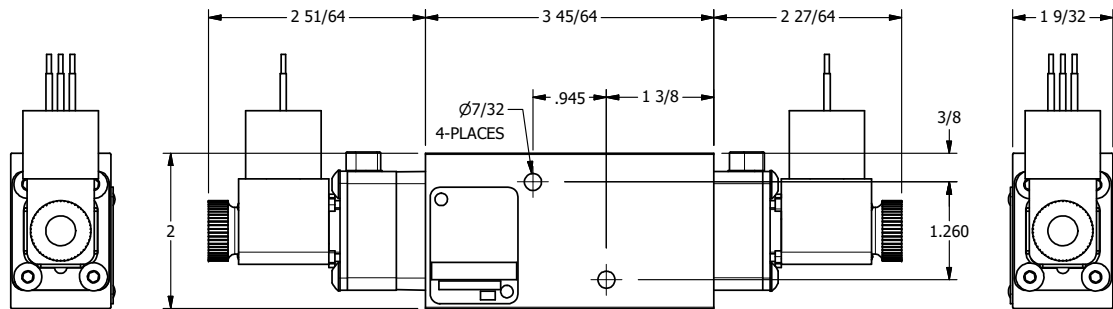

1/2"-14 NPT CONDUIT CONNECTION  
18" LEAD, 3 WIRE

**AAA**  
PRODUCTS  
INTERNATIONAL

**AAA PRODUCTS  
INTERNATIONAL**  
7114 Harry Hines Blvd  
Dallas, TX 75235

TITLE: 1/4" NAMUR, DBL SOL, 3 POS,  
SPR CTR, FLOAT CTR SPL, MOLD-OVER,  
LCKNG OVRD, DUST EXCLDR

DRAWING NO.:  
DIM\_NSY2GJOL

THE INFORMATION CONTAINED WITHIN THIS DOCUMENT IS PROPRIETARY TO AAA PRODUCTS AND MAY NOT BE DISCLOSED WITHOUT PRIOR WRITTEN CONSENT